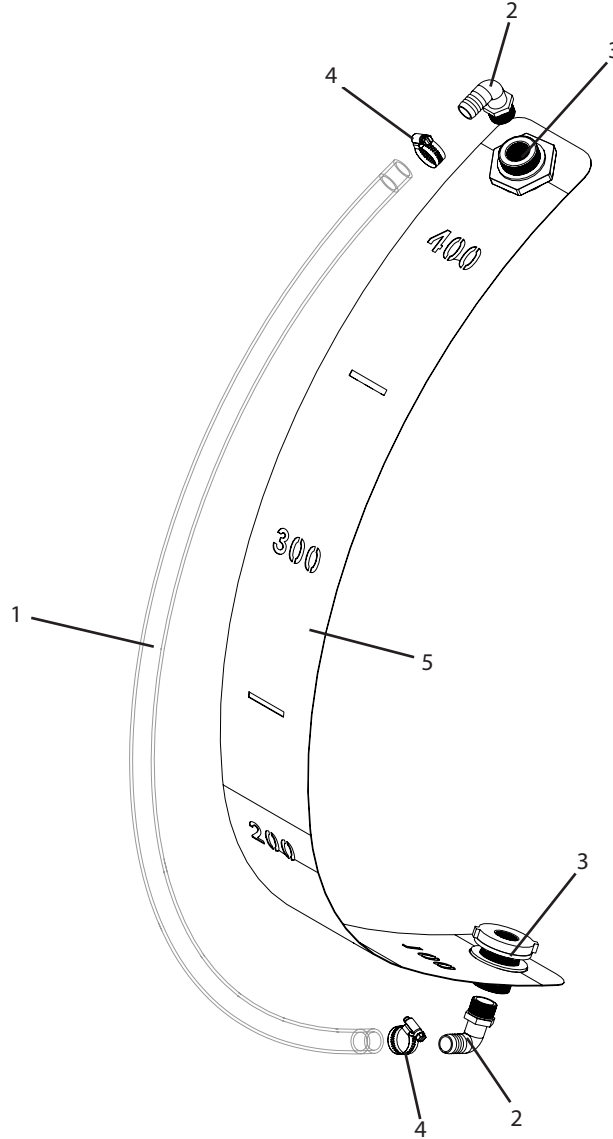

ST106, ST107, ST108 Breakdown

Sight tube, 200, 300, & 400 gallon 3PTs

Ref#	Qty.	Part Number	Description
1	4.75 FT	3003 *	Hose, Suction 3/4" Clear PVC 100 PSI
2	2	3EL3434	Adapter, Hose 90° 3/4" MPT x 3/4" HB
3	2	62798	Fitting, Tank 3/4" FPT Dbl Tap (Requires 1-5/8" Hole)
4	2	6812052	Hose Clamp, 1/2" - 1-1/4" SS
5	1	T417 **	Sight tube, 400gal tank strap

* Shown for 400 gallon 3pt. For 300 gallon 3pts use 4ft, and for 200 gallon 3pts use 3.25ft.

** Shown for 400 gallon 3pt. For 300 gallon 3pt use T418, and for 200 gallon 3pts use T419.