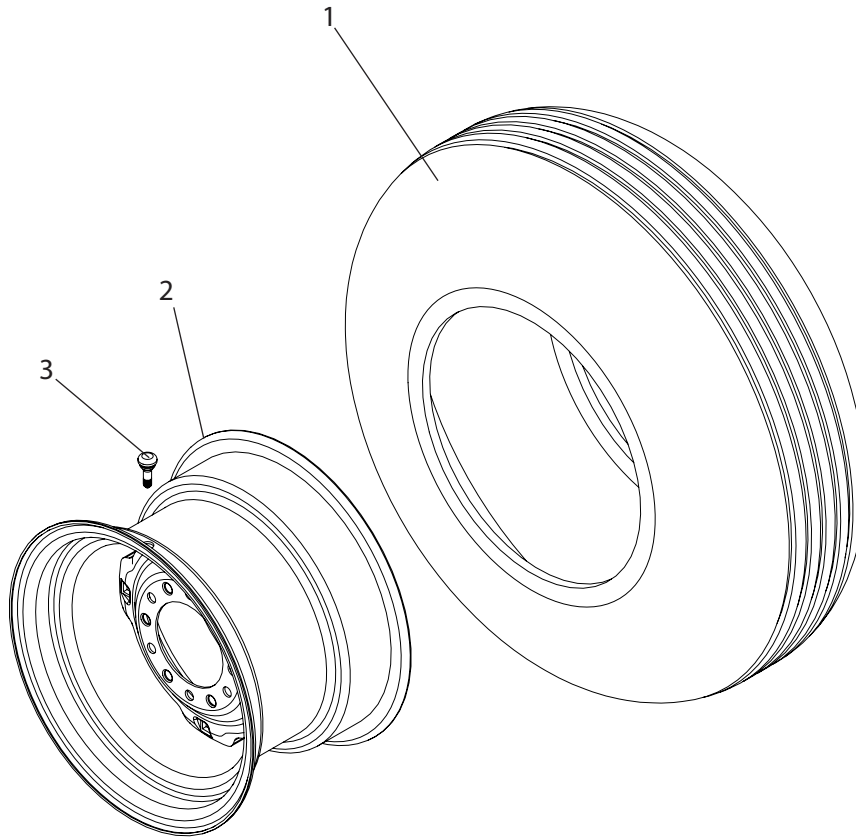

T220 Breakdown

Wheel & Tire Assembly, 11L-15" x 10"

Ref#	Qty.	Part Number	Description
1	1	11L	Tire, 11L-15" 8 Ply Tubeless
2	1	R1015	Rim, 10" x 15" 6-Hole 3800 LB JD Yellow #572
3	1	TR415	Stem, Tire Valve