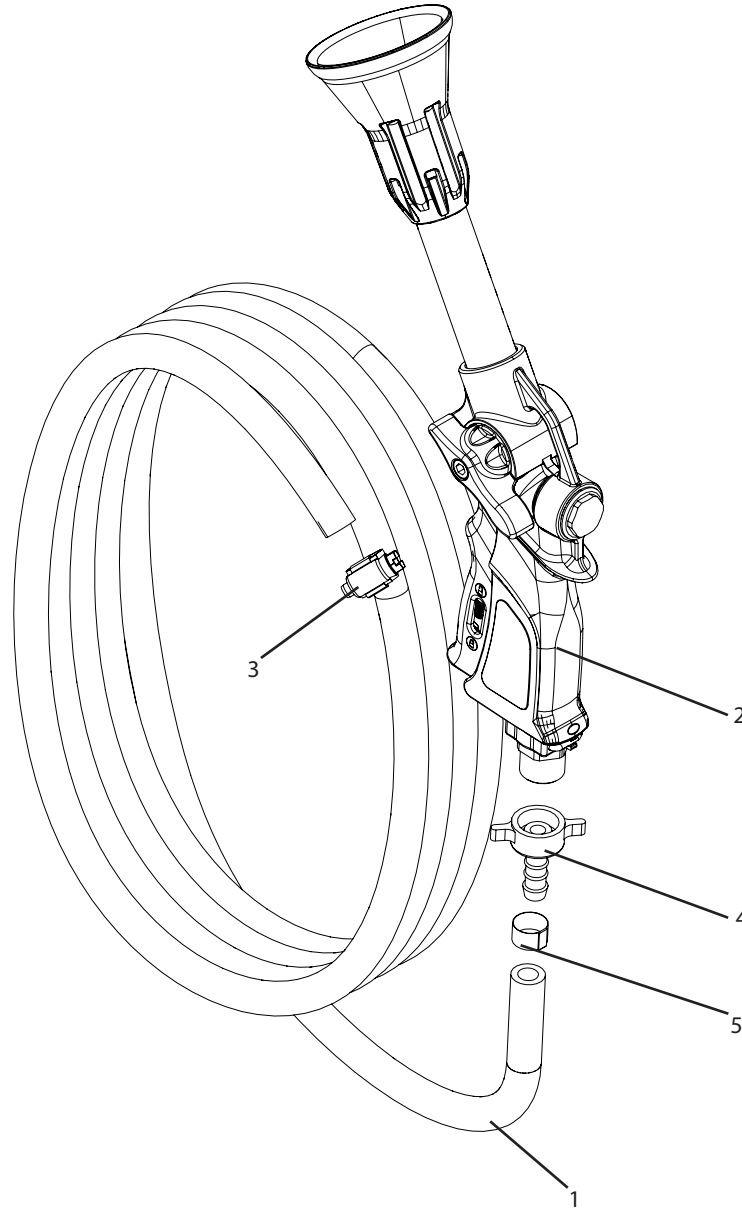

## T740 Breakdown

### Gun kit

Ref#	Qty.	Part Number	Description
1	15 FT	1206	Hose, EPDM Rubber 3/8" 200 PSI
2	1	5062410F *	Spray Gun, 700 PSI
3	1	6806052	Hose Clamp, 1/2" - 29/32" SS
4	1	9910110131	Adapter, 3/8" HB x 1/2" BSP Wing Nut Assy
5	1	J201 +	Clamp, Band 3/8" x 13/16" SS

\* Has component parts breakdown available.

+ Requires band clamp tool to install. Use 62606 if you do not have a band clamp tool.