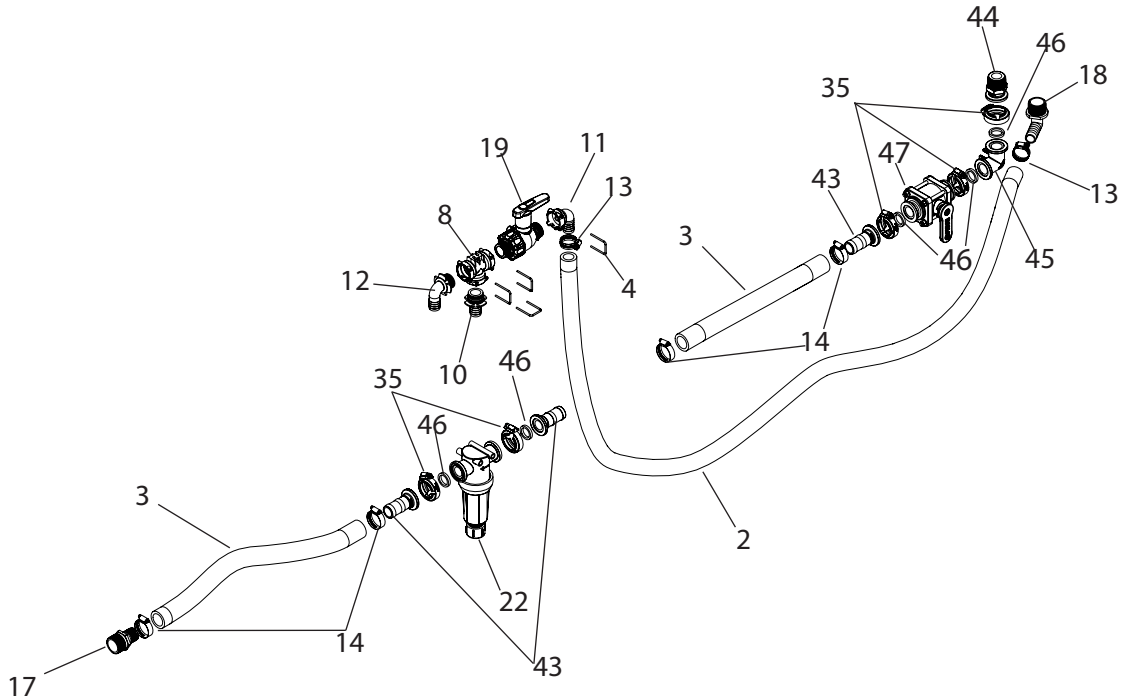

# TR200, TR305, TR400 Breakdown

Ref #	Qty.	Part Numbers	Description
1	1	01788	Pin, Hitch 7/8" x 6-1/4" High Stress
2	8ft	1016	Hose, EPDM Rubber 1" 300 PSI
3	4 ft	3111	Hose, Suction EPDM Blend 1-1/4" 70 PSI
4	4	10004	T4 Connector Fork
-	1	47321	* Tank, 300 Gallon w/ 2-1/2" Sump Yellow
-	1	47323	* Tank, 200 Gallon w/ 2-1/2" Sump Yellow
7	1	47332	Tank, 400 Gallon w/ 2-1/2" Sump Yellow
8	1	139044	Tee, T4 QC, 1 1/4" full port, M6 screws
9	1	158109	Jack, 2000 Lb 10" Side Wind Weld-On Tube
10	1	1091425	T4 Male Straight to 1" HB
11	1	1190425	T4 Female QC to 90 deg 1" HB
12	1	1191425	T4 Male QC to 90 deg 1" HB
13	2	6816052	Hose Clamp, 13/16" - 1-1/2" SS
14	4	6820052	Hose Clamp, 13/16" - 1-3/4" SS
15	4	33710019	Agitator, Jet
16	8	0375P	Shaft Collar, 3/8"
17	1	3A114	Fitting, Hose 1-1/4" MPT x 1-1/4" Barb
18	1	3EL114100	Hose adapter, 90°, 1 1/4" MPT x 1" barb
19	1	45514404A	2-Way Ball Valve T4M, M8 Bolt, Extended Handle
20	1	8M34*4	Nipple, 3/4" MPT x 4" Sch 80 Poly
21	1	8RB11434	Bushing, Reducer 1-1/4" MPT x 3/4" FPT Sch 80 Poly
22	1	AA126ML-F50-50	Strainer, Line 1" Flange 50 Mesh Screen Flush Out
23	4	BTT44	Rivet, Pop 1/8" Dia. x .188" x .250" Grip SS
24	4	CB12*112G5	Bolt, Carriage 1/2-13 x 1 1/2" Gr 5
25	18	CB12*114G5	Bolt, Carriage 1/2-13 x 1 1/4" Gr 5
26	17	CB12*1G5	Bolt, Carriage 1/2-13 x 1" Gr 5
27	4	CB12*2G5	Bolt, Carriage 1/2-13 x 2" Gr 5
28	2	CB12*3G5	Bolt, Carriage 1/2-13 x 3" Gr 5
29	8	CB38*114G5	Bolt, Carriage 3/8-16 x 1-1/4" Gr 5
30	6	CB38*1G5	Bolt, Carriage 3/8-16 x 1" Gr 5
31	6	CB38*234G5	Bolt, Carriage 3/8-16 x 2-3/4" Gr 5
32	22	CB38*34G5	Bolt, Carriage 3/8-16 x 3/4" Gr 5
33	4	CB38*4G5	** Bolt, Carriage 3/8-16 x 4" Gr 5
34	1	DE104	Decal, Agitation Valve
35	5	FC100	Clamp, Flange 1" Std SS
36	45	FN12	Nut, Flange 1/2-13
37	38	FN38	Nut, Flange 3/8-16
38	2	FN516	Nut, Flange 5/16-18
39	2	H5C516*312	Hex bolt, 5/16-18 x 3-1/2", grade 5
40	2	H8*16M	Bolt, Hex Metric 8mm x 16mm 1.25 Pitch Class 10.9 Zinc