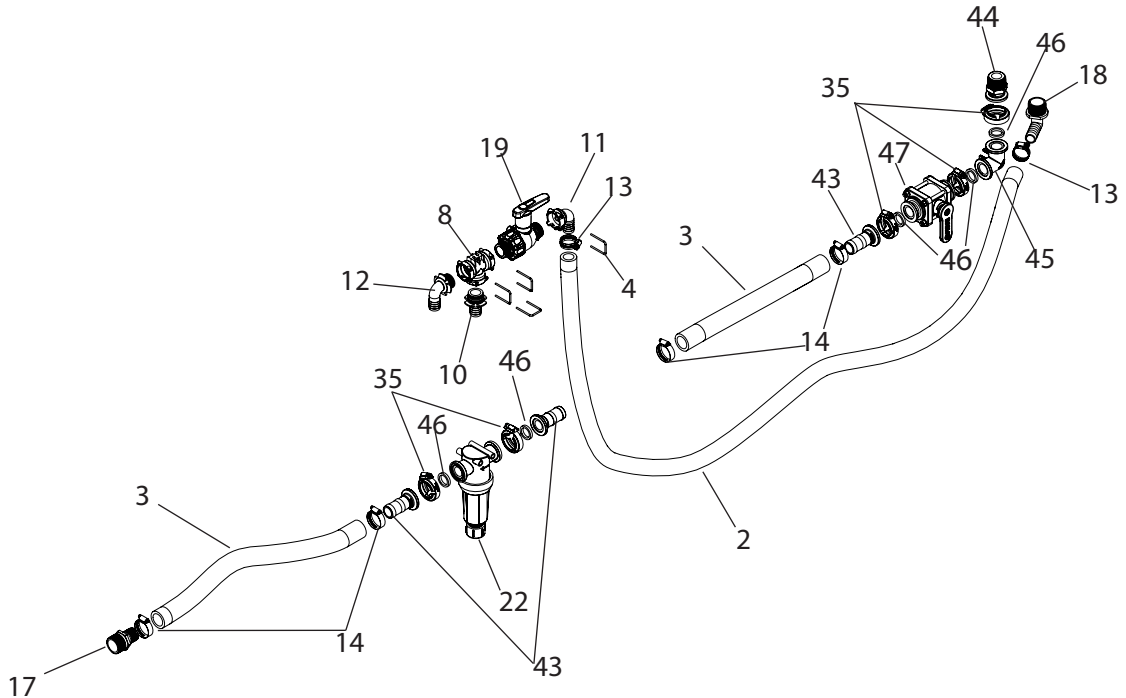

TR200, TR305, TR400 Breakdown

TR200, TR305, TR400 Breakdown

Ref #	Qty.	Part Numbers	Description
1	1	01788	Pin, Hitch 7/8" x 6-1/4" High Stress
2	8ft	1016	Hose, EPDM Rubber 1" 300 PSI
3	4 ft	3111	Hose, Suction EPDM Blend 1-1/4" 70 PSI
4	4	10004	T4 Connector Fork
-	1	47321	* Tank, 300 Gallon w/ 2-1/2" Sump Yellow
-	1	47323	* Tank, 200 Gallon w/ 2-1/2" Sump Yellow
7	1	47332	Tank, 400 Gallon w/ 2-1/2" Sump Yellow
8	1	139044	Tee, T4 QC, 1 1/4" full port, M6 screws
9	1	158109	Jack, 2000 Lb 10" Side Wind Weld-On Tube
10	1	1091425	T4 Male Straight to 1" HB
11	1	1190425	T4 Female QC to 90 deg 1" HB
12	1	1191425	T4 Male QC to 90 deg 1" HB
13	2	6816052	Hose Clamp, 13/16" - 1-1/2" SS
14	4	6820052	Hose Clamp, 13/16" - 1-3/4" SS
15	4	33710019	Agitator, Jet
16	8	0375P	Shaft Collar, 3/8"
17	1	3A114	Fitting, Hose 1-1/4" MPT x 1-1/4" Barb
18	1	3EL114100	Hose adapter, 90°, 1 1/4" MPT x 1" barb
19	1	45514404A	2-Way Ball Valve T4M, M8 Bolt, Extended Handle
20	1	8M34*4	Nipple, 3/4" MPT x 4" Sch 80 Poly
21	1	8RB11434	Bushing, Reducer 1-1/4" MPT x 3/4" FPT Sch 80 Poly
22	1	AA126ML-F50-50	Strainer, Line 1" Flange 50 Mesh Screen Flush Out
23	4	BTT44	Rivet, Pop 1/8" Dia. x .188" x .250" Grip SS
24	4	CB12*112G5	Bolt, Carriage 1/2-13 x 1 1/2" Gr 5
25	18	CB12*114G5	Bolt, Carriage 1/2-13 x 1 1/4" Gr 5
26	17	CB12*1G5	Bolt, Carriage 1/2-13 x 1" Gr 5
27	4	CB12*2G5	Bolt, Carriage 1/2-13 x 2" Gr 5
28	2	CB12*3G5	Bolt, Carriage 1/2-13 x 3" Gr 5
29	8	CB38*114G5	Bolt, Carriage 3/8-16 x 1-1/4" Gr 5
30	6	CB38*1G5	Bolt, Carriage 3/8-16 x 1" Gr 5
31	6	CB38*234G5	Bolt, Carriage 3/8-16 x 2-3/4" Gr 5
32	22	CB38*34G5	Bolt, Carriage 3/8-16 x 3/4" Gr 5
33	4	CB38*4G5	** Bolt, Carriage 3/8-16 x 4" Gr 5
34	1	DE104	Decal, Agitation Valve
35	5	FC100	Clamp, Flange 1" Std SS
36	45	FN12	Nut, Flange 1/2-13
37	38	FN38	Nut, Flange 3/8-16
38	2	FN516	Nut, Flange 5/16-18
39	2	H5C516*312	Hex bolt, 5/16-18 x 3-1/2", grade 5
40	2	H8*16M	Bolt, Hex Metric 8mm x 16mm 1.25 Pitch Class 10.9 Zinc