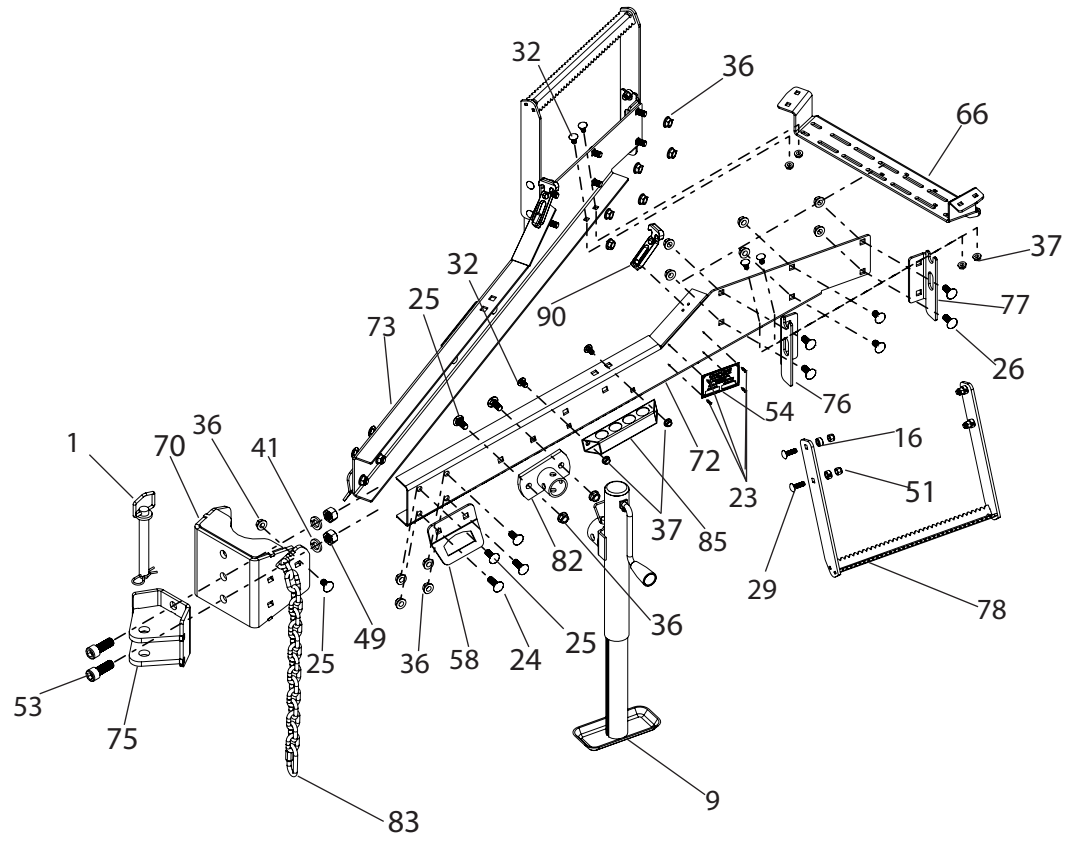

TR200, TR305, TR400 Breakdown

TR200, TR305, TR400 Breakdown

Ref #	Qty.	Part Numbers	Description
1	1	01788	Pin, Hitch 7/8" x 6-1/4" High Stress
2	8ft	1016	Hose, EPDM Rubber 1" 300 PSI
3	4 ft	3111	Hose, Suction EPDM Blend 1-1/4" 70 PSI
4	4	10004	T4 Connector Fork
-	1	47321	* Tank, 300 Gallon w/ 2-1/2" Sump Yellow
-	1	47323	* Tank, 200 Gallon w/ 2-1/2" Sump Yellow
7	1	47332	Tank, 400 Gallon w/ 2-1/2" Sump Yellow
8	1	139044	Tee, T4 QC, 1 1/4" full port, M6 screws
9	1	158109	Jack, 2000 Lb 10" Side Wind Weld-On Tube
10	1	1091425	T4 Male Straight to 1" HB
11	1	1190425	T4 Female QC to 90 deg 1" HB
12	1	1191425	T4 Male QC to 90 deg 1" HB
13	2	6816052	Hose Clamp, 13/16" - 1-1/2" SS
14	4	6820052	Hose Clamp, 13/16" - 1-3/4" SS
15	4	33710019	Agitator, Jet
16	8	0375P	Shaft Collar, 3/8"
17	1	3A114	Fitting, Hose 1-1/4" MPT x 1-1/4" Barb
18	1	3EL114100	Hose adapter, 90°, 1 1/4" MPT x 1" barb
19	1	45514404A	2-Way Ball Valve T4M, M8 Bolt, Extended Handle
20	1	8M34*4	Nipple, 3/4" MPT x 4" Sch 80 Poly
21	1	8RB11434	Bushing, Reducer 1-1/4" MPT x 3/4" FPT Sch 80 Poly
22	1	AA126ML-F50-50	Strainer, Line 1" Flange 50 Mesh Screen Flush Out
23	4	BTT44	Rivet, Pop 1/8" Dia. x .188" x .250" Grip SS
24	4	CB12*112G5	Bolt, Carriage 1/2-13 x 1 1/2" Gr 5
25	18	CB12*114G5	Bolt, Carriage 1/2-13 x 1 1/4" Gr 5
26	17	CB12*1G5	Bolt, Carriage 1/2-13 x 1" Gr 5
27	4	CB12*2G5	Bolt, Carriage 1/2-13 x 2" Gr 5
28	2	CB12*3G5	Bolt, Carriage 1/2-13 x 3" Gr 5
29	8	CB38*114G5	Bolt, Carriage 3/8-16 x 1-1/4" Gr 5
30	6	CB38*1G5	Bolt, Carriage 3/8-16 x 1" Gr 5
31	6	CB38*234G5	Bolt, Carriage 3/8-16 x 2-3/4" Gr 5
32	22	CB38*34G5	Bolt, Carriage 3/8-16 x 3/4" Gr 5
33	4	CB38*4G5	** Bolt, Carriage 3/8-16 x 4" Gr 5
34	1	DE104	Decal, Agitation Valve
35	5	FC100	Clamp, Flange 1" Std SS
36	45	FN12	Nut, Flange 1/2-13
37	38	FN38	Nut, Flange 3/8-16
38	2	FN516	Nut, Flange 5/16-18
39	2	H5C516*312	Hex bolt, 5/16-18 x 3-1/2", grade 5
40	2	H8*16M	Bolt, Hex Metric 8mm x 16mm 1.25 Pitch Class 10.9 Zinc