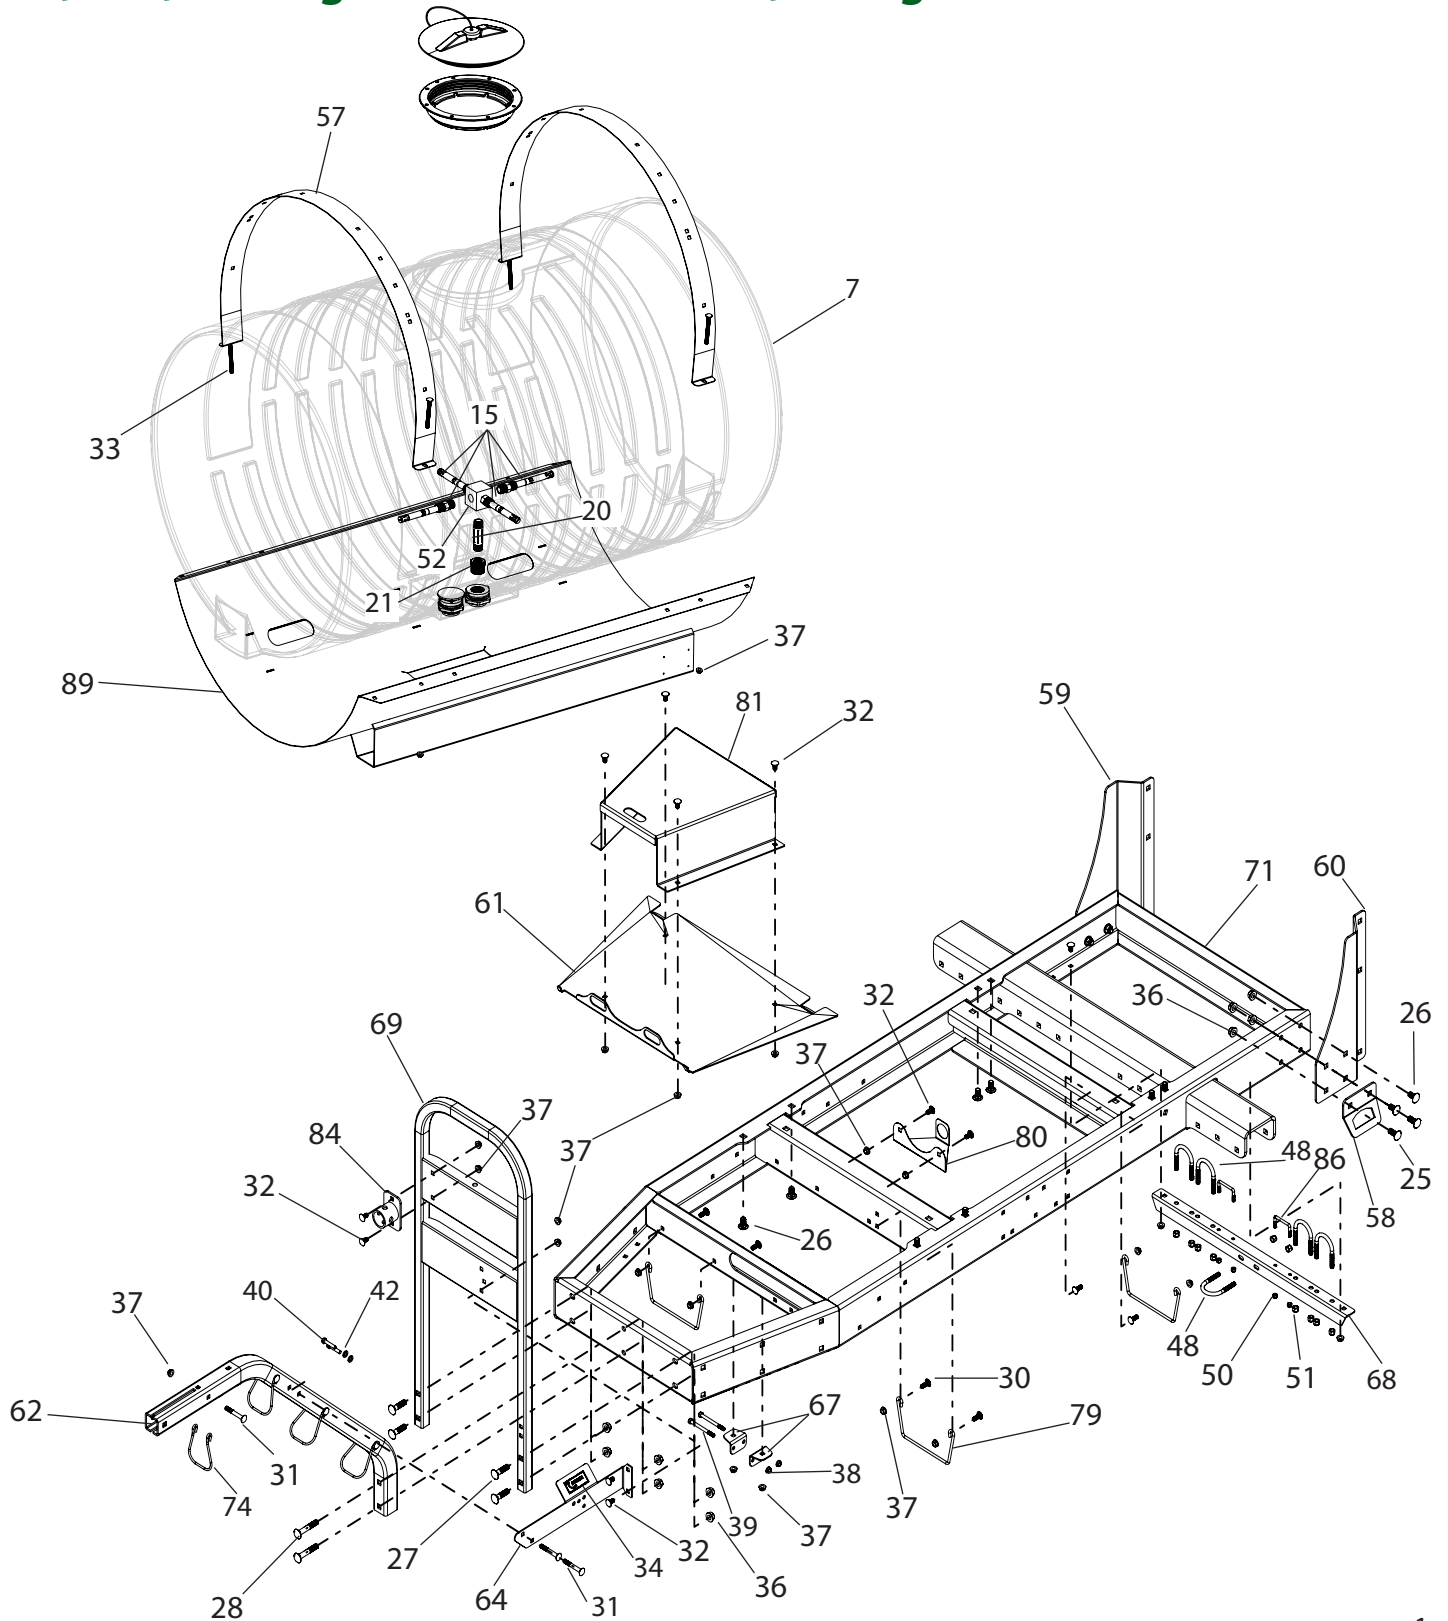

TR200, TR305, TR400 Breakdown

200, 300, & 400 gallon trailer base kit, configured