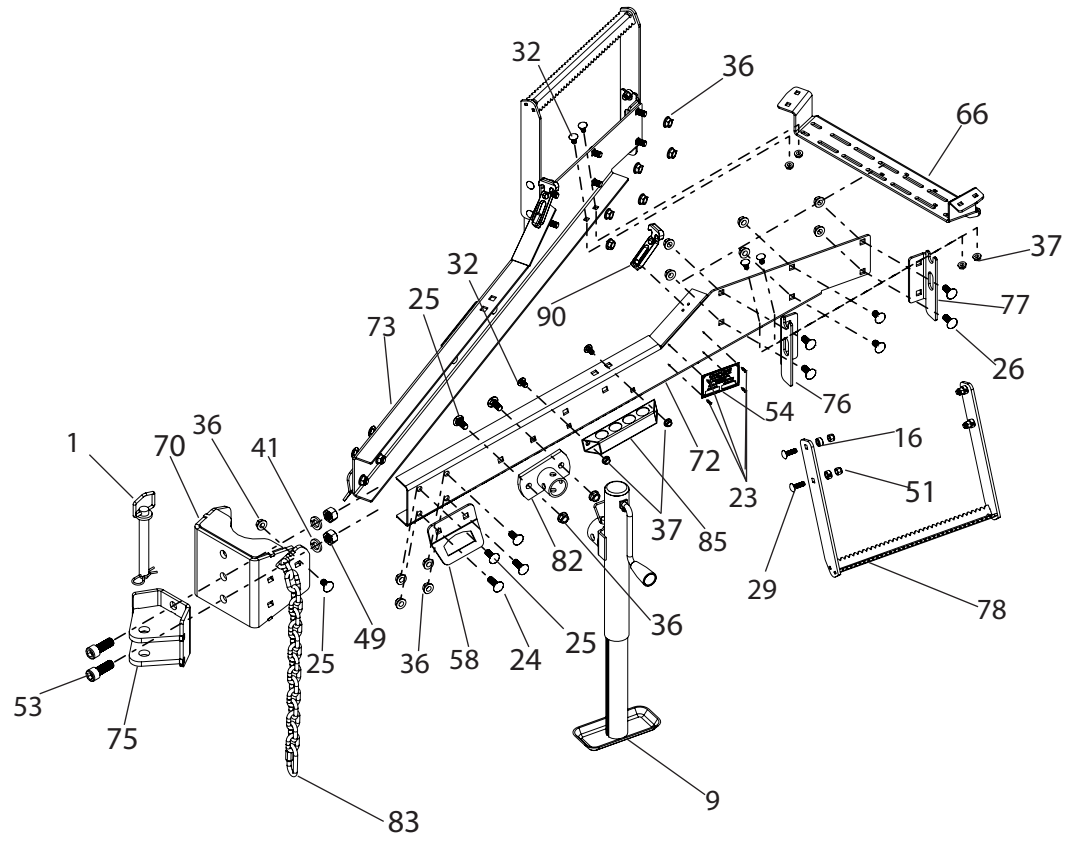

# TR200, TR305, TR400 Breakdown

Ref #	Qty.	Part Numbers	Description
1	1	01788	Pin, Hitch 7/8" x 6-1/4" High Stress
2	8ft	1016	Hose, EPDM Rubber 1" 300 PSI
3	4 ft	3111	Hose, Suction EPDM Blend 1-1/4" 70 PSI
4	4	10004	T4 Connector Fork
-	1	47321	* Tank, 300 Gallon w/ 2-1/2" Sump Yellow
-	1	47323	* Tank, 200 Gallon w/ 2-1/2" Sump Yellow
7	1	47332	Tank, 400 Gallon w/ 2-1/2" Sump Yellow
8	1	139044	Tee, T4 QC, 1 1/4" full port, M6 screws
9	1	158109	Jack, 2000 Lb 10" Side Wind Weld-On Tube
10	1	1091425	T4 Male Straight to 1" HB
11	1	1190425	T4 Female QC to 90 deg 1" HB
12	1	1191425	T4 Male QC to 90 deg 1" HB
13	2	6816052	Hose Clamp, 13/16" - 1-1/2" SS
14	4	6820052	Hose Clamp, 13/16" - 1-3/4" SS
15	4	33710019	Agitator, Jet
16	8	0375P	Shaft Collar, 3/8"
17	1	3A114	Fitting, Hose 1-1/4" MPT x 1-1/4" Barb
18	1	3EL114100	Hose adapter, 90°, 1 1/4" MPT x 1" barb
19	1	45514404A	2-Way Ball Valve T4M, M8 Bolt, Extended Handle
20	1	8M34*4	Nipple, 3/4" MPT x 4" Sch 80 Poly
21	1	8RB11434	Bushing, Reducer 1-1/4" MPT x 3/4" FPT Sch 80 Poly
22	1	AA126ML-F50-50	Strainer, Line 1" Flange 50 Mesh Screen Flush Out
23	4	BTT44	Rivet, Pop 1/8" Dia. x .188" x .250" Grip SS
24	4	CB12*112G5	Bolt, Carriage 1/2-13 x 1 1/2" Gr 5
25	18	CB12*114G5	Bolt, Carriage 1/2-13 x 1 1/4" Gr 5
26	17	CB12*1G5	Bolt, Carriage 1/2-13 x 1" Gr 5
27	4	CB12*2G5	Bolt, Carriage 1/2-13 x 2" Gr 5
28	2	CB12*3G5	Bolt, Carriage 1/2-13 x 3" Gr 5
29	8	CB38*114G5	Bolt, Carriage 3/8-16 x 1-1/4" Gr 5
30	6	CB38*1G5	Bolt, Carriage 3/8-16 x 1" Gr 5
31	6	CB38*234G5	Bolt, Carriage 3/8-16 x 2-3/4" Gr 5
32	22	CB38*34G5	Bolt, Carriage 3/8-16 x 3/4" Gr 5
33	4	CB38*4G5	** Bolt, Carriage 3/8-16 x 4" Gr 5
34	1	DE104	Decal, Agitation Valve
35	5	FC100	Clamp, Flange 1" Std SS
36	45	FN12	Nut, Flange 1/2-13
37	38	FN38	Nut, Flange 3/8-16
38	2	FN516	Nut, Flange 5/16-18
39	2	H5C516*312	Hex bolt, 5/16-18 x 3-1/2", grade 5
40	2	H8*16M	Bolt, Hex Metric 8mm x 16mm 1.25 Pitch Class 10.9 Zinc