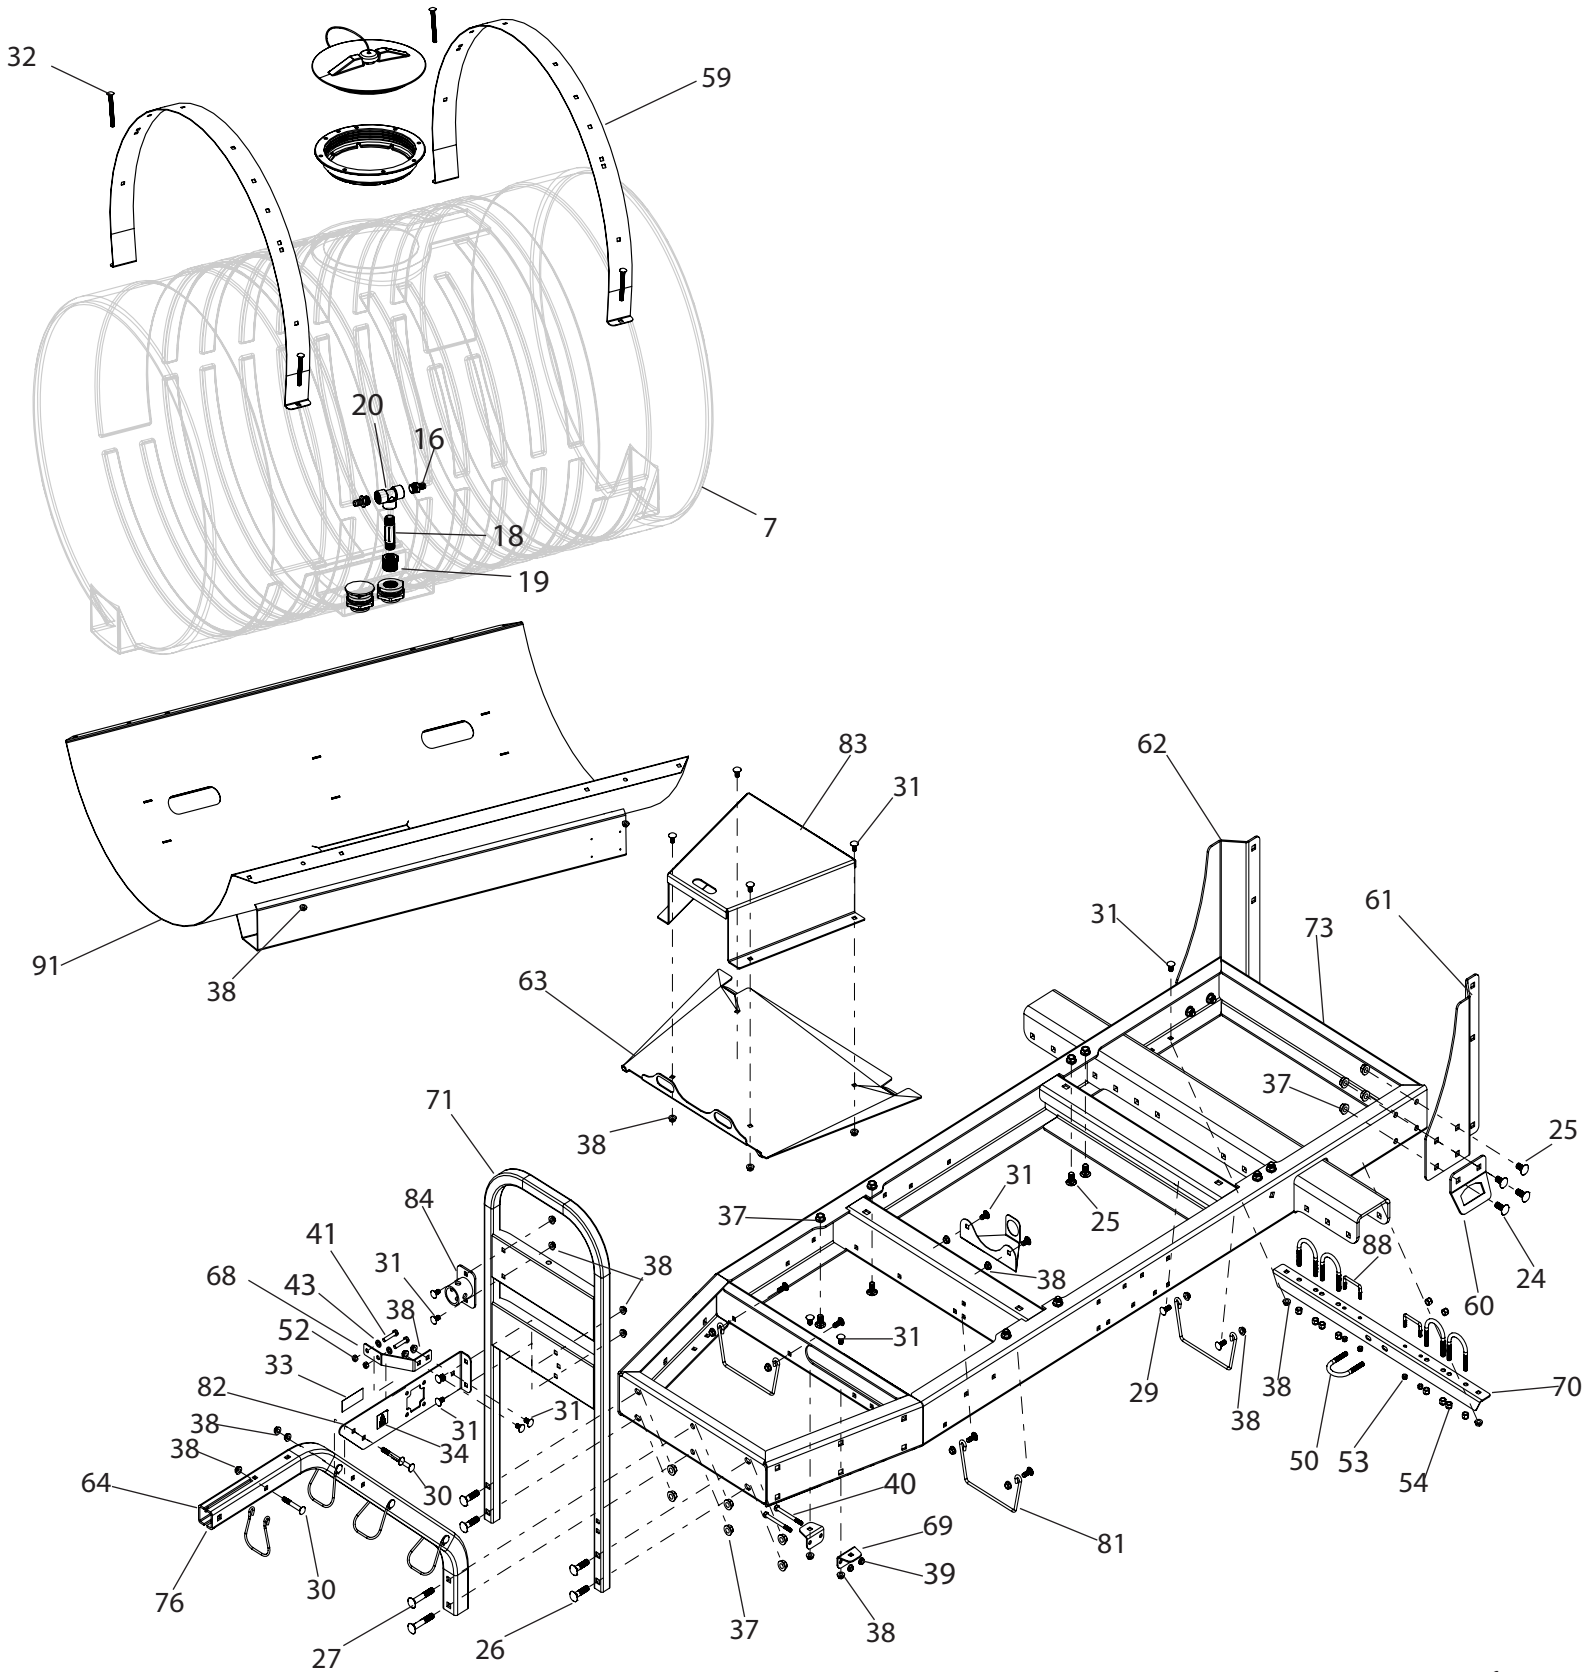

TR200H, TR305H, TR400H Breakdown