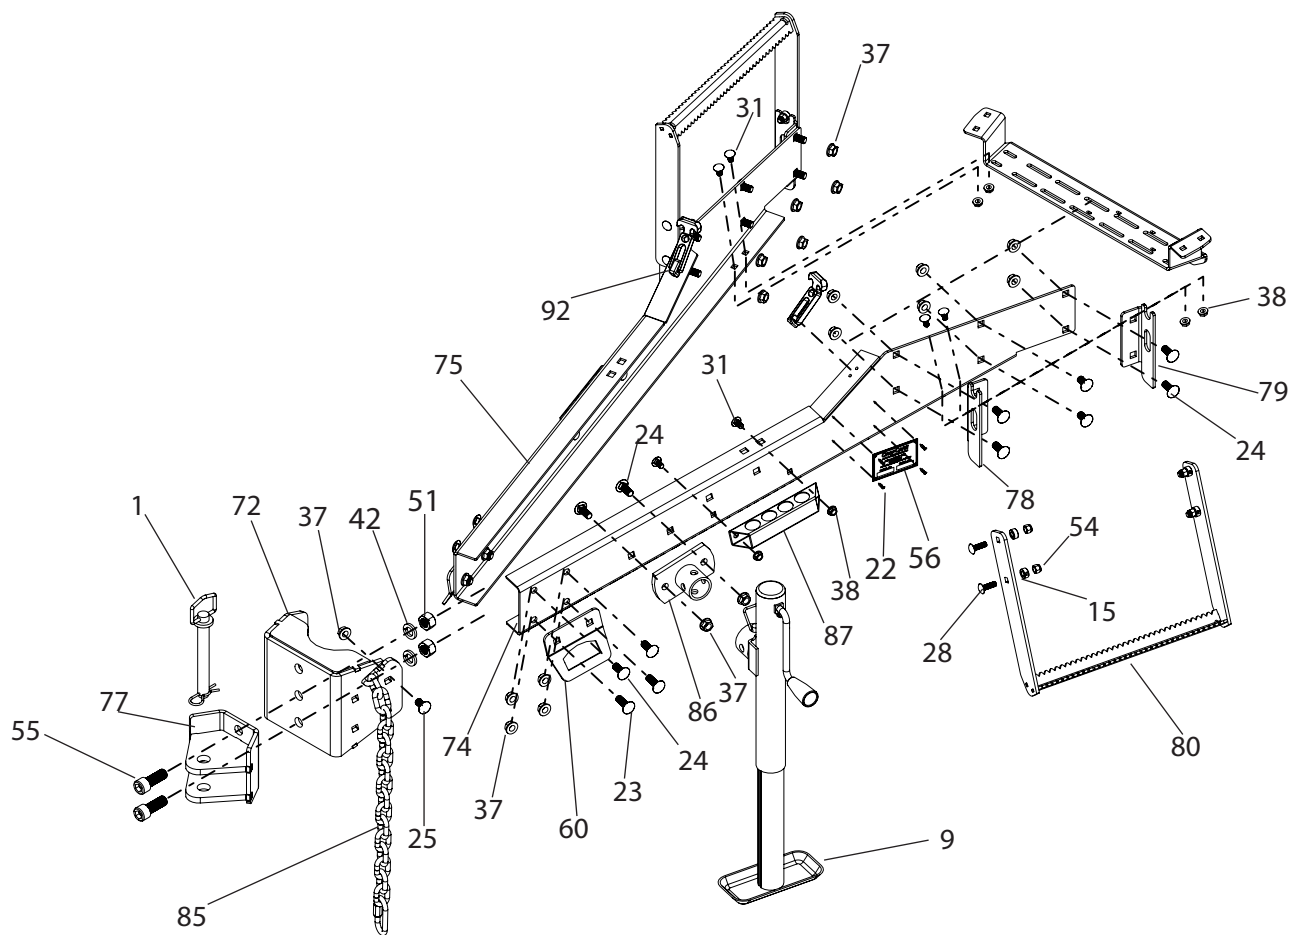

TR205H, TR305H, TR400H Breakdown

Parts List

Ref #	Qty.	Part Numbers	Description
1	1	01788	Pin, Hitch 7/8" x 6-1/4" High Stress
2	4 ft	1016	Hose, EPDM Rubber 1" 300 PSI
3	4 ft	1016	Hose, EPDM Rubber 1" 300 PSI
4	4 ft	3111	Hose, Suction EPDM Blend 1-1/4" 70 PSI
-	1	47321	* Tank, 300 Gallon w/ 2-1/2" Sump Yellow
-	1	47323	* Tank, 200 Gallon w/ 2-1/2" Sump Yellow
7	1	47332	Tank, 400 Gallon w/ 2-1/2" Sump Yellow
8	1	82614	Adapter, AS40 to 2" Flange Fitting
9	1	158109	Jack, 2000 Lb 10" Side Wind Weld-On Tube
10	1	279157	Connector, Male T5 QC to 2" Flange
11	1	475552	Valve, Pressure Relief T5 QC, 290 psi
12	1	1191525	T5 Male QC to 90 deg 1" HB
13	4	6816052	Hose Clamp, 13/16" - 1-1/2" SS
14	4	6820052	Hose Clamp, 13/16" - 1-3/4" SS
15	8	0375P	Shaft Collar, 3/8"
16	2	3A3458	Adapter, Hose 3/4" MPT x 5/8" Barb
17	1	3EL114100	Hose adapter, 90°, 1 1/4" MPT x 1" barb
18	1	8M34*4	Nipple, 3/4" MPT x 4" Sch 80 Poly
19	1	8RB11434	Bushing, Reducer 1-1/4" MPT x 3/4" FPT Sch 80 Poly
20	1	8TT34	Tee, Poly 3/4" FPT Sch 80
21	1	AA126ML-F50-50	Strainer, Line 1" Flange 50 Mesh Screen Flush Out
22	4	BTT44	Rivet, Pop 1/8" Dia. x .188" x .250" Grip SS
23	4	CB12*112G5	Bolt, Carriage 1/2-13 x 1-1/2" Gr 5
24	18	CB12*114G5	Bolt, Carriage 1/2-13 x 1-1/4" Gr 5
25	17	CB12*1G5	Bolt, Carriage 1/2-13 x 1" Gr 5
26	4	CB12*2G5	Bolt, Carriage 1/2-13 x 2" Gr 5
27	2	CB12*3G5	Bolt, Carriage 1/2-13 x 3" Gr 5
28	8	CB38*114G5	Bolt, Carriage 3/8-16 x 1-1/4" Gr 5
29	6	CB38*1G5	Bolt, Carriage 3/8-16 x 1" Gr 5
30	6	CB38*234G5	Bolt, Carriage 3/8-16 x 2-3/4" Gr 5
31	24	CB38*34G5	Bolt, Carriage 3/8-16 x 1-1/4" Gr 5
32	4	CB38*4G5	Bolt, Carriage 3/8-16 x 4" Gr 5
33	1	DE105	Decal, Max Operating Pressure
34	1	DE115	Decal, Read owners manual label
35	5	FC100	Clamp, Flange 1" Std SS
36	1	FC200	Clamp, Flange 2" Std SS
37	45	FN12	Nut, Flange 1/2-13
38	40	FN38	Nut, Flange 3/8-16
39	2	FN516	Nut, Flange 5/16-18
40	2	H5C516*312	Bolt, Hex 5/16-18 x 3-1/2" Gr 5
41	2	H8*16M	Bolt, Hex Metric 8mm x 16mm 1.25 Pitch Class 10.9 Zinc
42	2	LW34G8	Washer, Lock 3/4" Gr 8