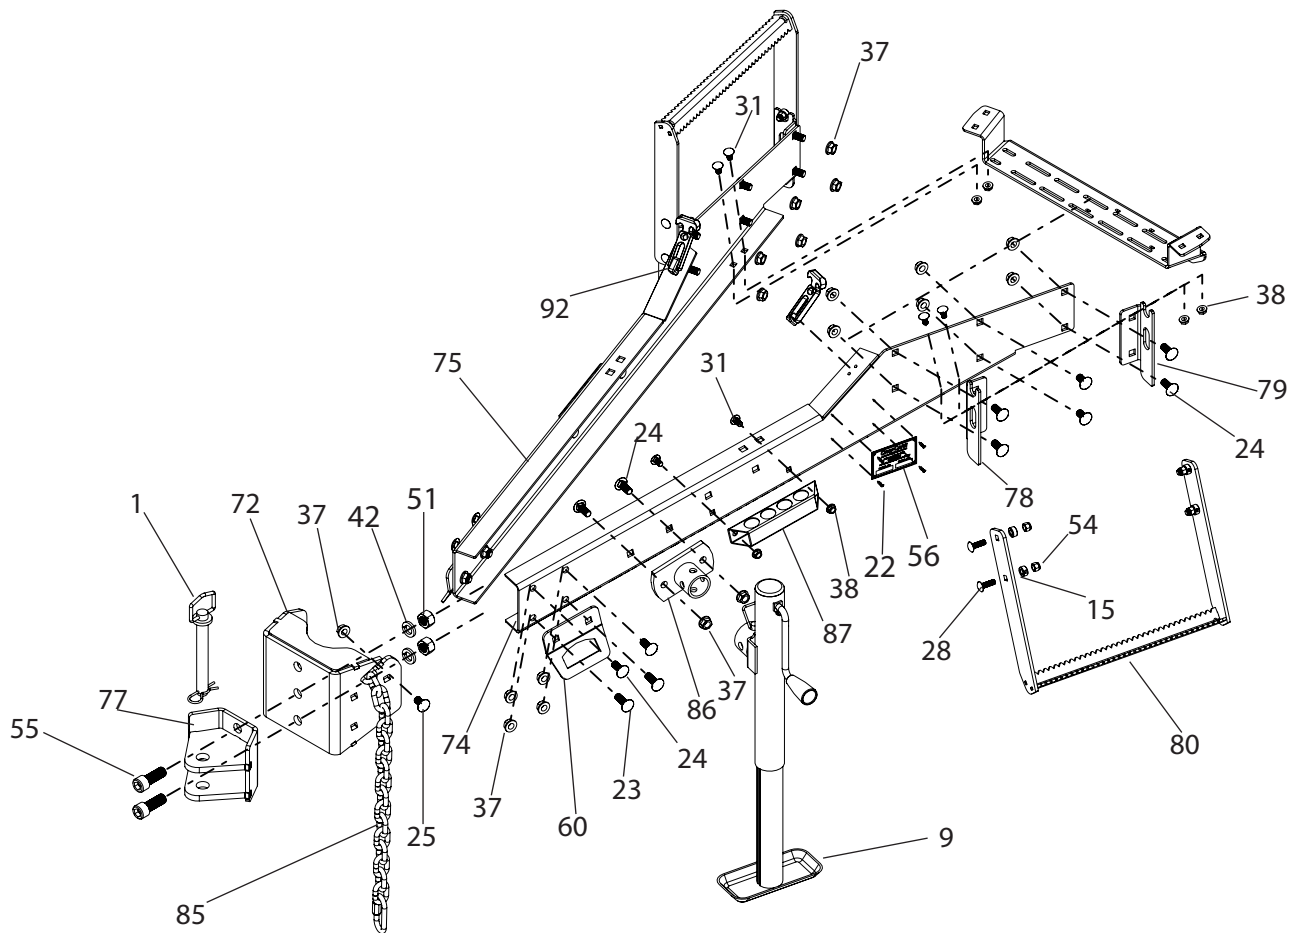

TR205H, TR305H, TR400H Breakdown

Parts List

Ref #	Qty.	Part Numbers	Description
1	1	01788	Pin, Hitch 7/8" x 6-1/4" High Stress
2	4 ft	1016	Hose, EPDM Rubber 1" 300 PSI
3	4 ft	1016	Hose, EPDM Rubber 1" 300 PSI
4	4 ft	3111	Hose, Suction EPDM Blend 1-1/4" 70 PSI
-	1	47321	* Tank, 300 Gallon w/ 2-1/2" Sump Yellow
-	1	47323	* Tank, 200 Gallon w/ 2-1/2" Sump Yellow
7	1	47332	Tank, 400 Gallon w/ 2-1/2" Sump Yellow
8	1	82614	Adapter, AS40 to 2" Flange Fitting
9	1	158109	Jack, 2000 Lb 10" Side Wind Weld-On Tube
10	1	279157	Connector, Male T5 QC to 2" Flange
11	1	475552	Valve, Pressure Relief T5 QC, 290 psi
12	1	1191525	T5 Male QC to 90 deg 1" HB
13	4	6816052	Hose Clamp, 13/16" - 1-1/2" SS
14	4	6820052	Hose Clamp, 13/16" - 1-3/4" SS
15	8	0375P	Shaft Collar, 3/8"
16	2	3A3458	Adapter, Hose 3/4" MPT x 5/8" Barb
17	1	3EL114100	Hose adapter, 90°, 1 1/4" MPT x 1" barb
18	1	8M34*4	Nipple, 3/4" MPT x 4" Sch 80 Poly
19	1	8RB11434	Bushing, Reducer 1-1/4" MPT x 3/4" FPT Sch 80 Poly
20	1	8TT34	Tee, Poly 3/4" FPT Sch 80
21	1	AA126ML-F50-50	Strainer, Line 1" Flange 50 Mesh Screen Flush Out
22	4	BTT44	Rivet, Pop 1/8" Dia. x .188" x .250" Grip SS
23	4	CB12*112G5	Bolt, Carriage 1/2-13 x 1-1/2" Gr 5
24	18	CB12*114G5	Bolt, Carriage 1/2-13 x 1-1/4" Gr 5
25	17	CB12*1G5	Bolt, Carriage 1/2-13 x 1" Gr 5
26	4	CB12*2G5	Bolt, Carriage 1/2-13 x 2" Gr 5
27	2	CB12*3G5	Bolt, Carriage 1/2-13 x 3" Gr 5
28	8	CB38*114G5	Bolt, Carriage 3/8-16 x 1-1/4" Gr 5
29	6	CB38*1G5	Bolt, Carriage 3/8-16 x 1" Gr 5
30	6	CB38*234G5	Bolt, Carriage 3/8-16 x 2-3/4" Gr 5
31	24	CB38*34G5	Bolt, Carriage 3/8-16 x 1-1/4" Gr 5
32	4	CB38*4G5	Bolt, Carriage 3/8-16 x 4" Gr 5
33	1	DE105	Decal, Max Operating Pressure
34	1	DE115	Decal, Read owners manual label
35	5	FC100	Clamp, Flange 1" Std SS
36	1	FC200	Clamp, Flange 2" Std SS
37	45	FN12	Nut, Flange 1/2-13
38	40	FN38	Nut, Flange 3/8-16
39	2	FN516	Nut, Flange 5/16-18
40	2	H5C516*312	Bolt, Hex 5/16-18 x 3-1/2" Gr 5
41	2	H8*16M	Bolt, Hex Metric 8mm x 16mm 1.25 Pitch Class 10.9 Zinc
42	2	LW34G8	Washer, Lock 3/4" Gr 8