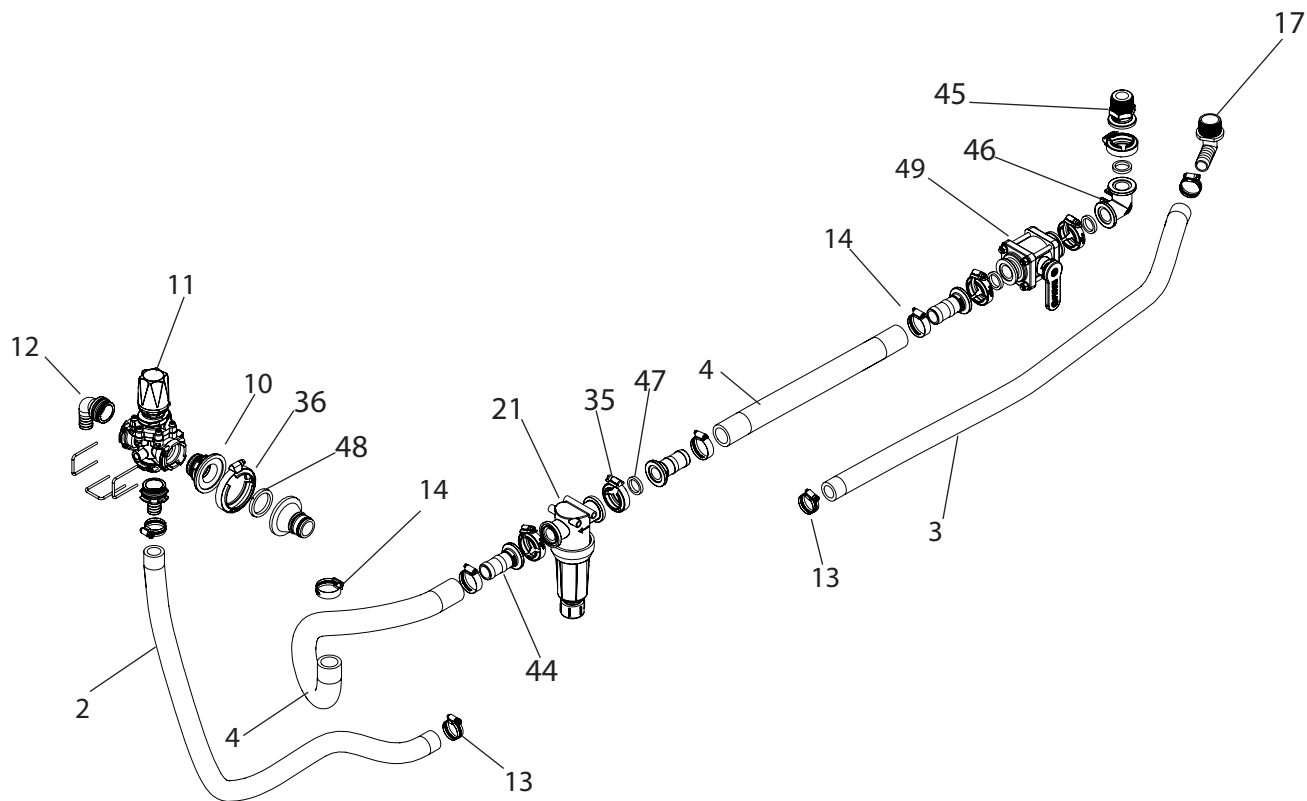

TR205H, TR305H, TR400H Breakdown

Parts List

Ref #	Qty.	Part Numbers	Description
1	1	01788	Pin, Hitch 7/8" x 6-1/4" High Stress
2	4 ft	1016	Hose, EPDM Rubber 1" 300 PSI
3	4 ft	1016	Hose, EPDM Rubber 1" 300 PSI
4	4 ft	3111	Hose, Suction EPDM Blend 1-1/4" 70 PSI
-	1	47321	* Tank, 300 Gallon w/ 2-1/2" Sump Yellow
-	1	47323	* Tank, 200 Gallon w/ 2-1/2" Sump Yellow
7	1	47332	Tank, 400 Gallon w/ 2-1/2" Sump Yellow
8	1	82614	Adapter, AS40 to 2" Flange Fitting
9	1	158109	Jack, 2000 Lb 10" Side Wind Weld-On Tube
10	1	279157	Connector, Male T5 QC to 2" Flange
11	1	475552	Valve, Pressure Relief T5 QC, 290 psi
12	1	1191525	T5 Male QC to 90 deg 1" HB
13	4	6816052	Hose Clamp, 13/16" - 1-1/2" SS
14	4	6820052	Hose Clamp, 13/16" - 1-3/4" SS
15	8	0375P	Shaft Collar, 3/8"
16	2	3A3458	Adapter, Hose 3/4" MPT x 5/8" Barb
17	1	3EL114100	Hose adapter, 90°, 1 1/4" MPT x 1" barb
18	1	8M34*4	Nipple, 3/4" MPT x 4" Sch 80 Poly
19	1	8RB11434	Bushing, Reducer 1-1/4" MPT x 3/4" FPT Sch 80 Poly
20	1	8TT34	Tee, Poly 3/4" FPT Sch 80
21	1	AA126ML-F50-50	Strainer, Line 1" Flange 50 Mesh Screen Flush Out
22	4	BTT44	Rivet, Pop 1/8" Dia. x .188" x .250" Grip SS
23	4	CB12*112G5	Bolt, Carriage 1/2-13 x 1-1/2" Gr 5
24	18	CB12*114G5	Bolt, Carriage 1/2-13 x 1-1/4" Gr 5
25	17	CB12*1G5	Bolt, Carriage 1/2-13 x 1" Gr 5
26	4	CB12*2G5	Bolt, Carriage 1/2-13 x 2" Gr 5
27	2	CB12*3G5	Bolt, Carriage 1/2-13 x 3" Gr 5
28	8	CB38*114G5	Bolt, Carriage 3/8-16 x 1-1/4" Gr 5
29	6	CB38*1G5	Bolt, Carriage 3/8-16 x 1" Gr 5
30	6	CB38*234G5	Bolt, Carriage 3/8-16 x 2-3/4" Gr 5
31	24	CB38*34G5	Bolt, Carriage 3/8-16 x 1-1/4" Gr 5
32	4	CB38*4G5	Bolt, Carriage 3/8-16 x 4" Gr 5
33	1	DE105	Decal, Max Operating Pressure
34	1	DE115	Decal, Read owners manual label
35	5	FC100	Clamp, Flange 1" Std SS
36	1	FC200	Clamp, Flange 2" Std SS
37	45	FN12	Nut, Flange 1/2-13
38	40	FN38	Nut, Flange 3/8-16
39	2	FN516	Nut, Flange 5/16-18
40	2	H5C516*312	Bolt, Hex 5/16-18 x 3-1/2" Gr 5
41	2	H8*16M	Bolt, Hex Metric 8mm x 16mm 1.25 Pitch Class 10.9 Zinc
42	2	LW34G8	Washer, Lock 3/4" Gr 8