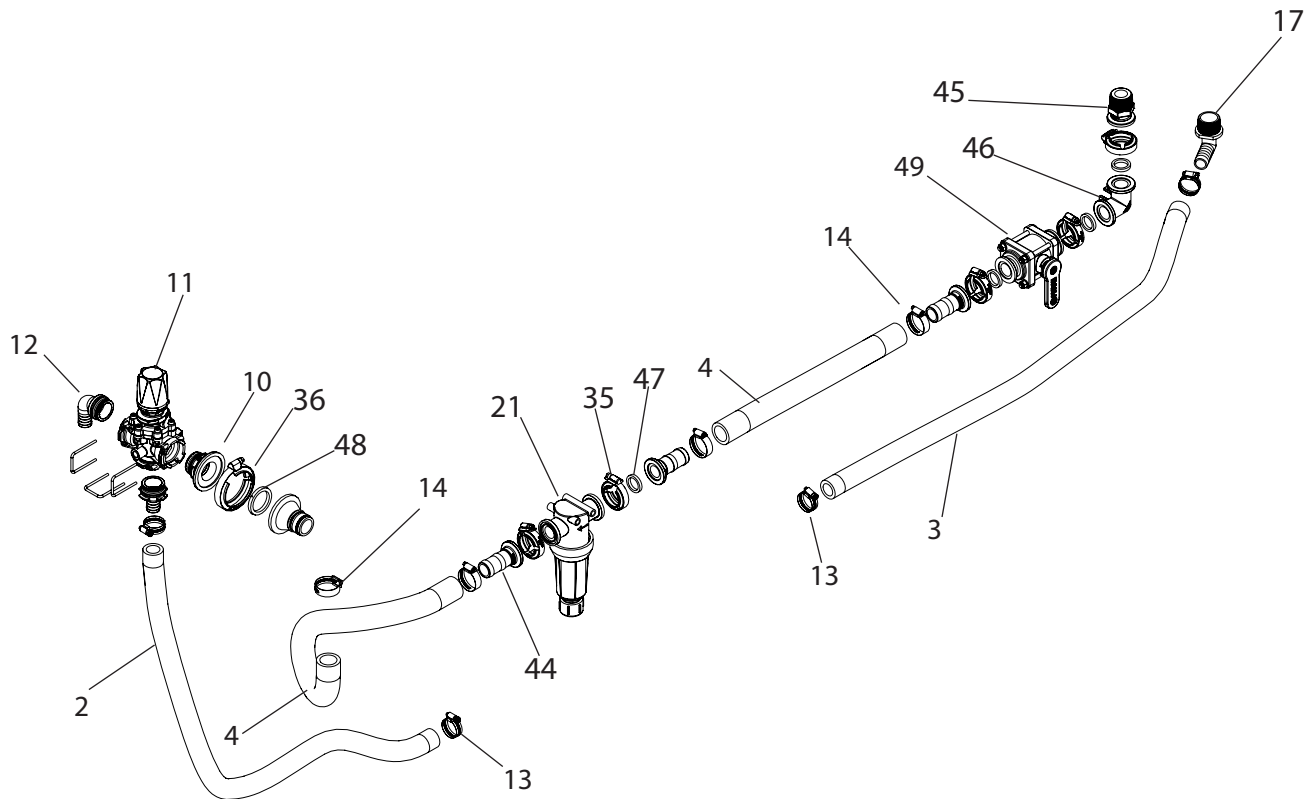

TR205H, TR305H, TR400H Breakdown

Parts List

Ref #	Qty.	Part Numbers	Description
1	1	01788	Pin, Hitch 7/8" x 6-1/4" High Stress
2	4 ft	1016	Hose, EPDM Rubber 1" 300 PSI
3	4 ft	1016	Hose, EPDM Rubber 1" 300 PSI
4	4 ft	3111	Hose, Suction EPDM Blend 1-1/4" 70 PSI
-	1	47321	* Tank, 300 Gallon w/ 2-1/2" Sump Yellow
-	1	47323	* Tank, 200 Gallon w/ 2-1/2" Sump Yellow
7	1	47332	Tank, 400 Gallon w/ 2-1/2" Sump Yellow
8	1	82614	Adapter, AS40 to 2" Flange Fitting
9	1	158109	Jack, 2000 Lb 10" Side Wind Weld-On Tube
10	1	279157	Connector, Male T5 QC to 2" Flange
11	1	475552	Valve, Pressure Relief T5 QC, 290 psi
12	1	1191525	T5 Male QC to 90 deg 1" HB
13	4	6816052	Hose Clamp, 13/16" - 1-1/2" SS
14	4	6820052	Hose Clamp, 13/16" - 1-3/4" SS
15	8	0375P	Shaft Collar, 3/8"
16	2	3A3458	Adapter, Hose 3/4" MPT x 5/8" Barb
17	1	3EL114100	Hose adapter, 90°, 1 1/4" MPT x 1" barb
18	1	8M34*4	Nipple, 3/4" MPT x 4" Sch 80 Poly
19	1	8RB11434	Bushing, Reducer 1-1/4" MPT x 3/4" FPT Sch 80 Poly
20	1	8TT34	Tee, Poly 3/4" FPT Sch 80
21	1	AA126ML-F50-50	Strainer, Line 1" Flange 50 Mesh Screen Flush Out
22	4	BTT44	Rivet, Pop 1/8" Dia. x .188" x .250" Grip SS
23	4	CB12*112G5	Bolt, Carriage 1/2-13 x 1-1/2" Gr 5
24	18	CB12*114G5	Bolt, Carriage 1/2-13 x 1-1/4" Gr 5
25	17	CB12*1G5	Bolt, Carriage 1/2-13 x 1" Gr 5
26	4	CB12*2G5	Bolt, Carriage 1/2-13 x 2" Gr 5
27	2	CB12*3G5	Bolt, Carriage 1/2-13 x 3" Gr 5
28	8	CB38*114G5	Bolt, Carriage 3/8-16 x 1-1/4" Gr 5
29	6	CB38*1G5	Bolt, Carriage 3/8-16 x 1" Gr 5
30	6	CB38*234G5	Bolt, Carriage 3/8-16 x 2-3/4" Gr 5
31	24	CB38*34G5	Bolt, Carriage 3/8-16 x 1-1/4" Gr 5
32	4	CB38*4G5	Bolt, Carriage 3/8-16 x 4" Gr 5
33	1	DE105	Decal, Max Operating Pressure
34	1	DE115	Decal, Read owners manual label
35	5	FC100	Clamp, Flange 1" Std SS
36	1	FC200	Clamp, Flange 2" Std SS
37	45	FN12	Nut, Flange 1/2-13
38	40	FN38	Nut, Flange 3/8-16
39	2	FN516	Nut, Flange 5/16-18
40	2	H5C516*312	Bolt, Hex 5/16-18 x 3-1/2" Gr 5
41	2	H8*16M	Bolt, Hex Metric 8mm x 16mm 1.25 Pitch Class 10.9 Zinc
42	2	LW34G8	Washer, Lock 3/4" Gr 8