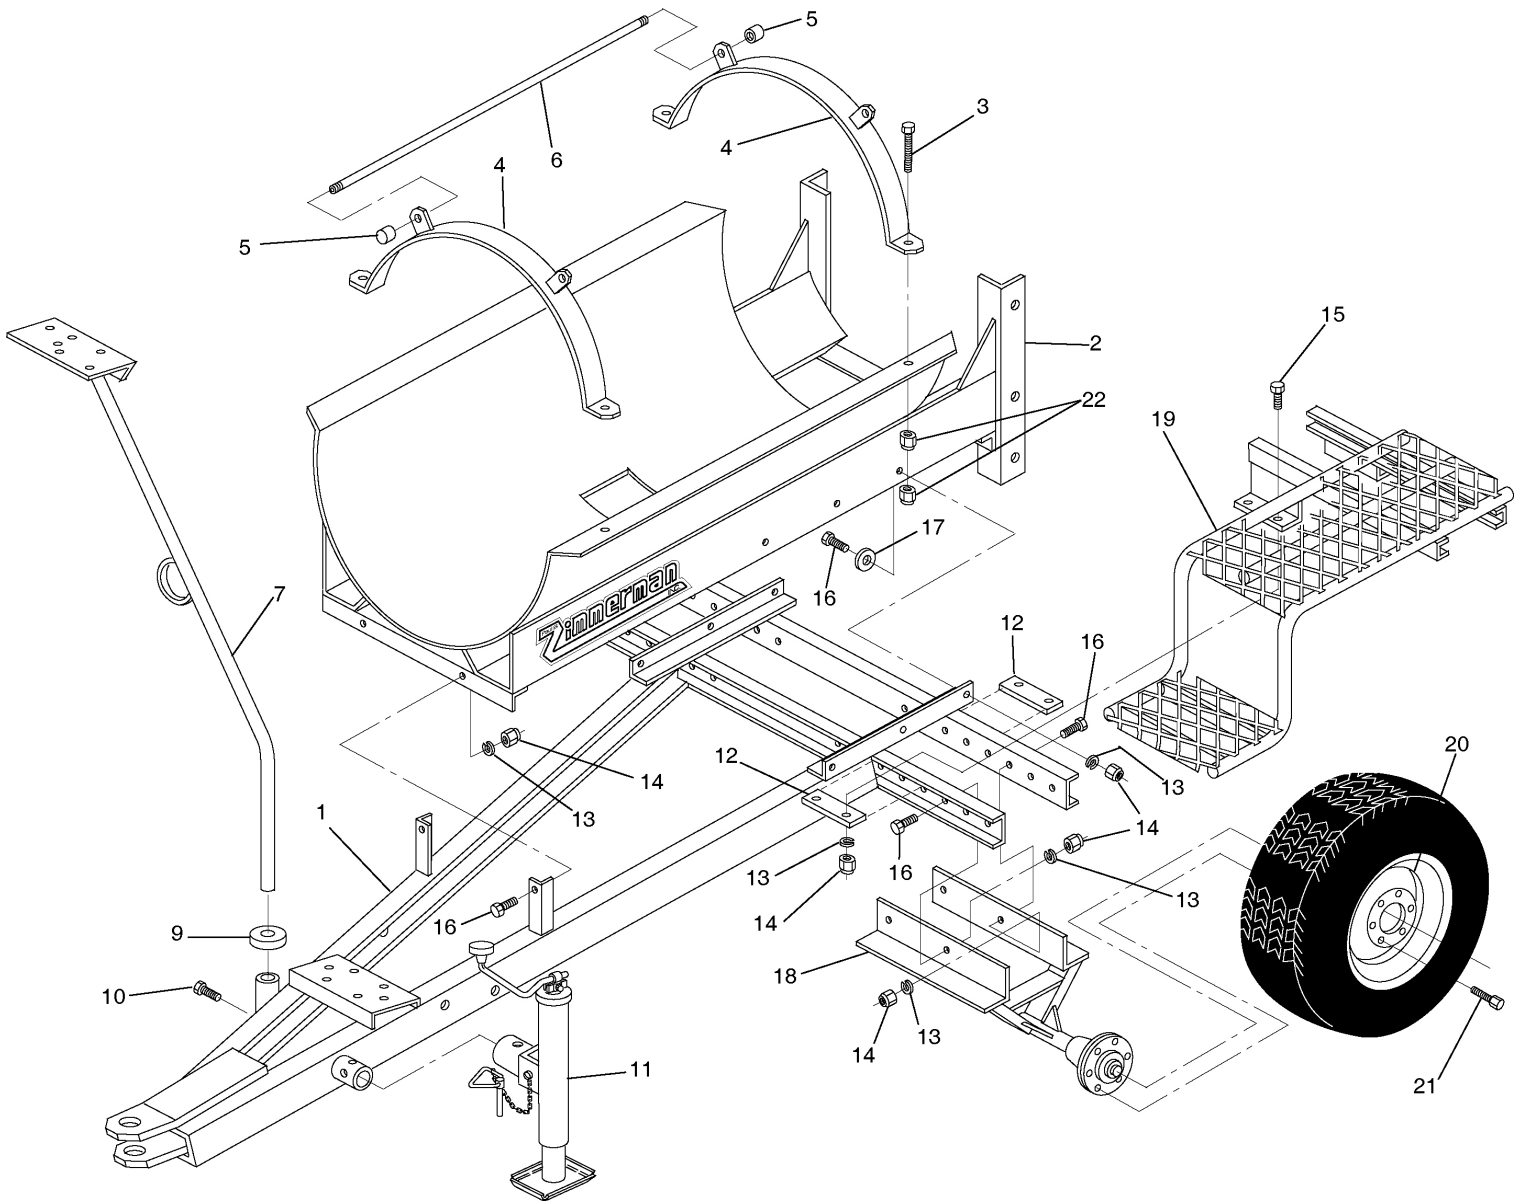

PaulB LLC

50 Woodcorner Road | Lititz PA 17543 | (717) 738-7350
www.CropCareEquipment.com

Model # TR300
300 Gallon Trailer Breakdown

Ref#	Qty	Part#	Description
1	1	T505	Trailer hitch frame
2	1	T505S	Trailer saddle
3	4	HTB38*4S	3/8" x 4" s.s. tap bolt
4	2	SS38B	Tank straps w/rail brackets
5	4	CA12G	1/2" npt cap
6	2	HANDRAIL	Hand rail
7	1	T503	Control stand for 6B3 valves
7	1	T504	Control stand for 6B3 with master valve
9	1	1375P	1-3/8" collar
10	1	SHS38*1	3/8" x 1" Sq. head set screw
11	1	158109	Hitch jack
12	2		Plates (part of step #T501STEP)

Ref#	Qty	Part#	Description
13	20	LW12	1/2" Lock Washer
14	20	NC12	1/2" Nut
15	4	H5C12*112	1/2" x 1-1/2" bolt
16	16	H5C12*114	1/2" x 1-1/4" bolt
17	6	FW12	1/2" Washer
18	2	T501	Spindle assembly
19	1	T501STEP	Step
20	2	R615	6" x 15" rim
20	2	R1015	10" x 15" rim
21	12	54000918	9/16" x 1-3/4" wheel lug bolt
22	8	NC38S	3/8" s.s. nut