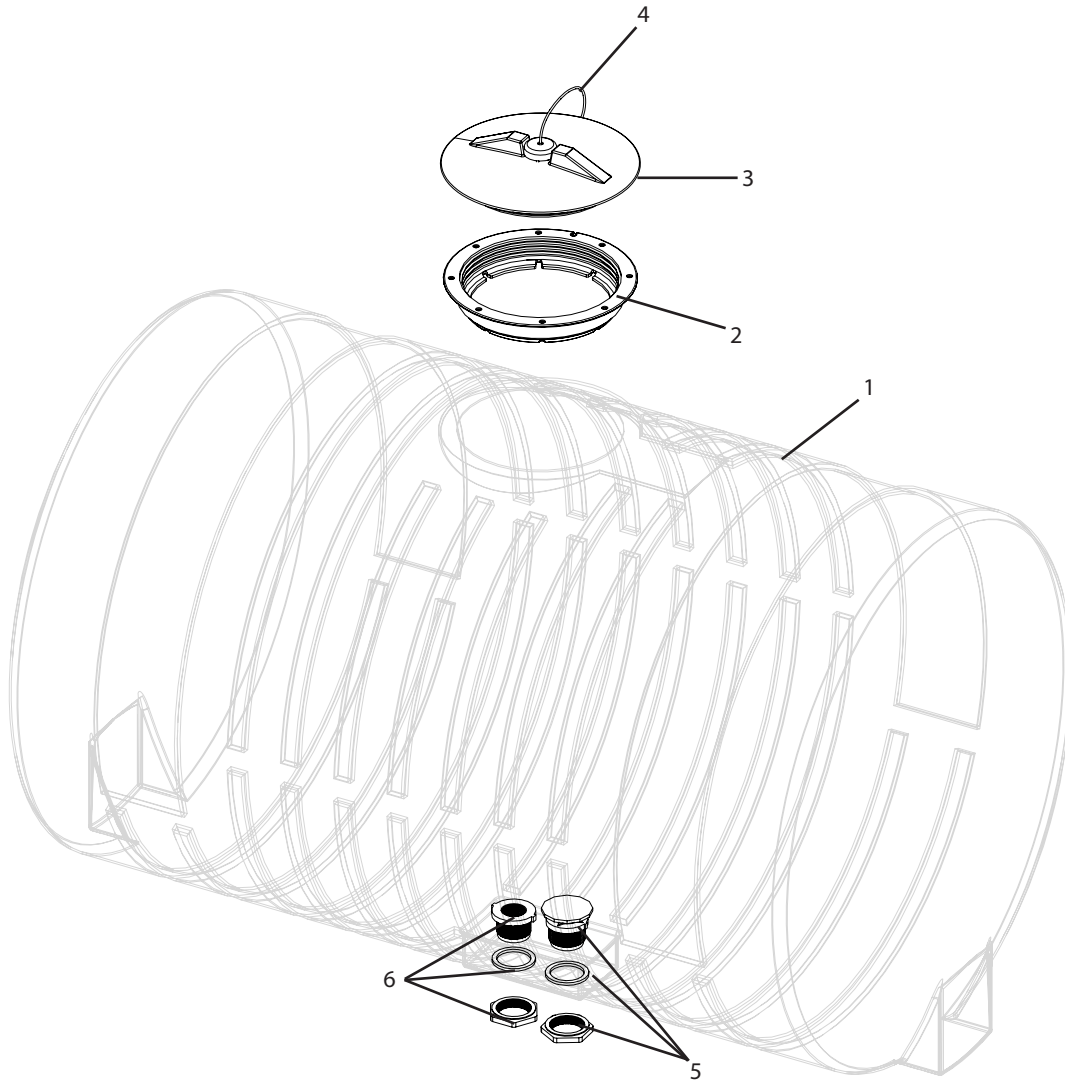

47321 Breakdown

Tank, 300 Gallon w/ 2-1/2" Sump Yellow

Ref#	Qty.	Part Number	Description
1	1	47321	Tank, 300 Gallon w/ 2-1/2" Sump Yellow
2	1	67400	Well, 10" Threaded
3	1	67399	Lid, Tank 10"
4	1	67076	Tie down strap for tank lid
5	1	63065	Fitting, Bulkhead Anti-Vortex 1-1/4" FPT (Requires 2-1/4" Hole)
6	1	60403	Fitting, Bulkhead 1-1/4" FPT Dbl Tap (Requires 2-1/4" Hole)