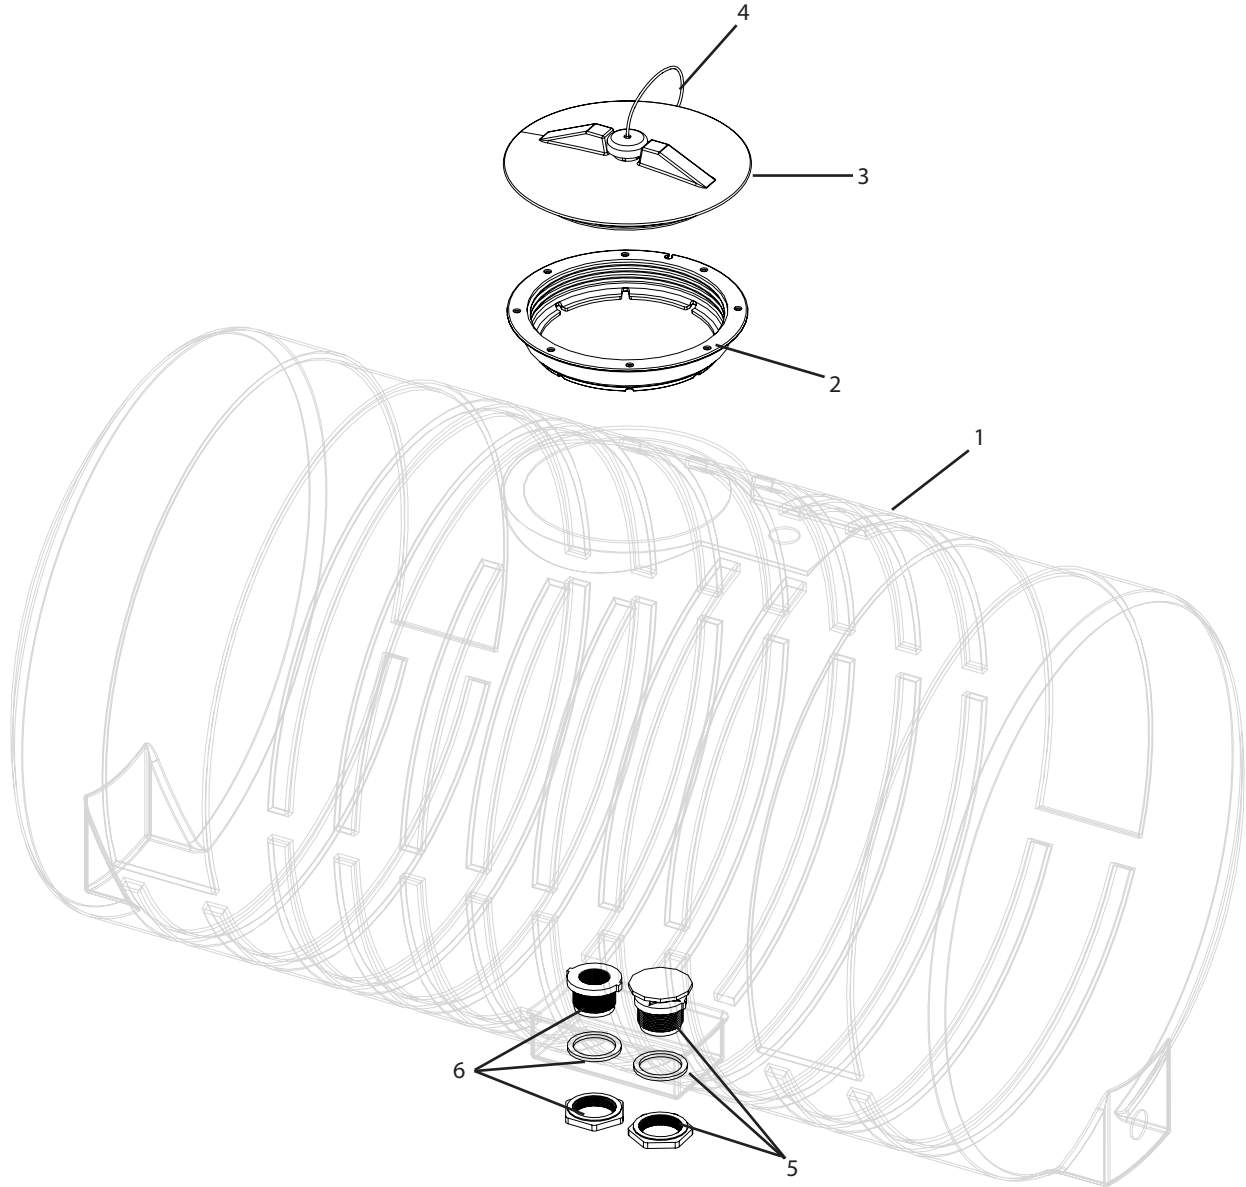

47323 Breakdown

Tank, 200 Gallon w/ 2" Sump Yellow

Ref#	Qty.	Part Number	Description
1	1	47323	Tank, 200 Gallon w/ 2" Sump Yellow
2	1	67400	Well, 10" Threaded
3	1	67399	Lid, Tank 10"
4	1	67076	Tie down strap for tank lid
5	1	63065	Fitting, Bulkhead Anti-Vortex 1-1/4" FPT (Requires 2-1/4" Hole)
6	1	60403	Fitting, Bulkhead 1-1/4" FPT Dbl Tap (Requires 2-1/4" Hole)