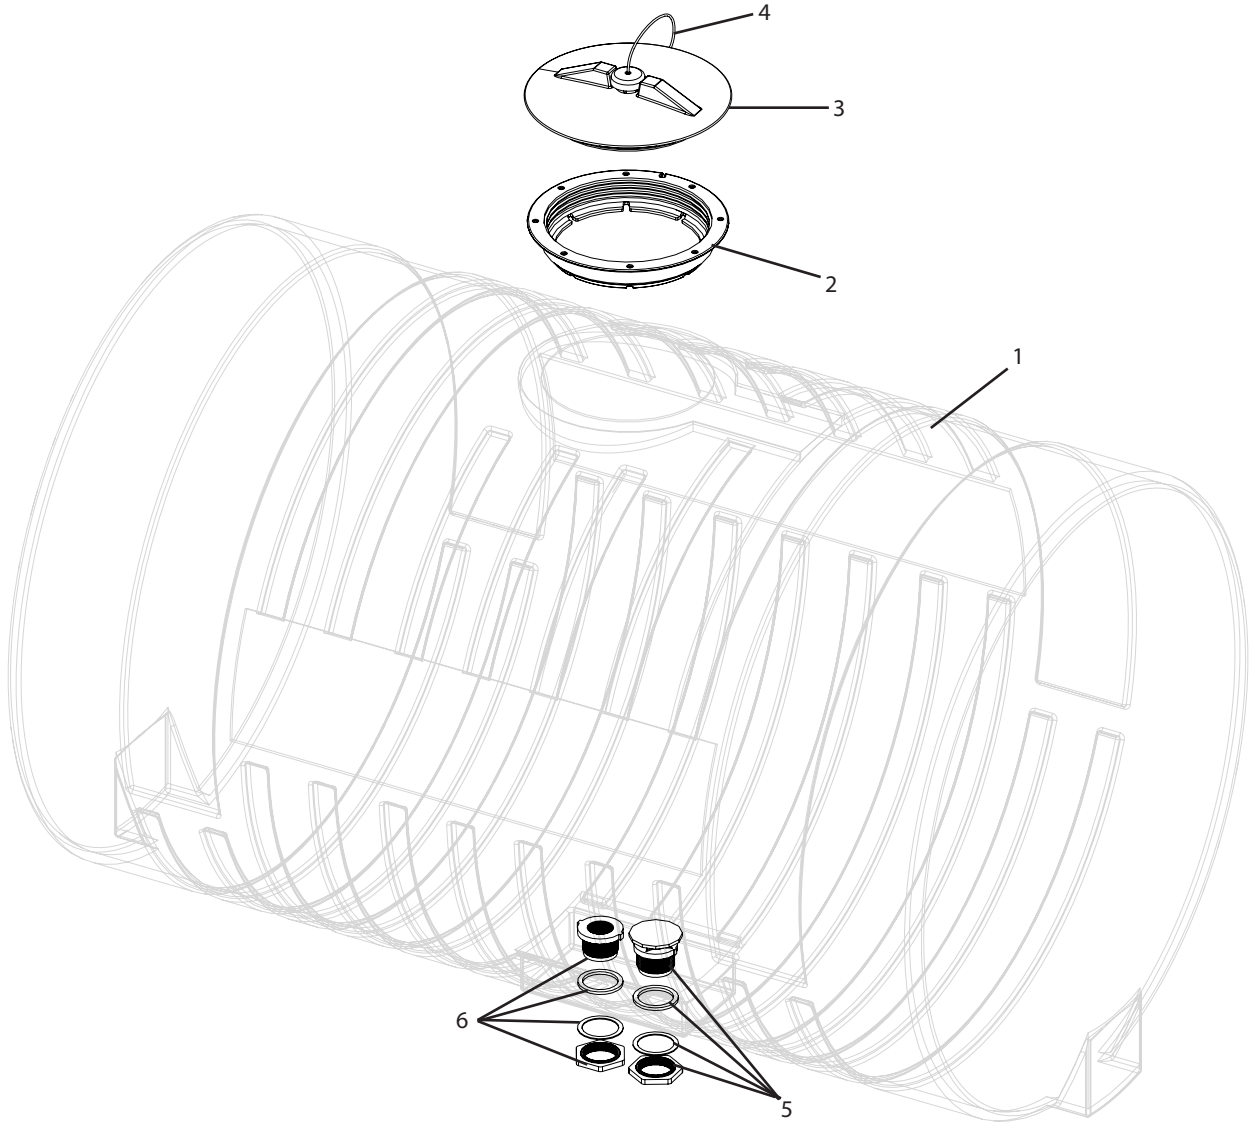

47332 Breakdown

Tank, 400 Gallon w/ 2-1/2" Sump Yellow

Ref#	Qty.	Part Number	Description
1	1	47332	Tank, 400 Gallon w/ 2-1/2" Sump Yellow
2	1	67400	Well, 10" Threaded
3	1	67399	Lid, Tank 10"
4	1	67076	Tie down strap for tank lid
5	1	63065	Fitting, Bulkhead Anti-Vortex 1-1/4" FPT (Requires 2-1/4" Hole)
6	1	60403	Fitting, Bulkhead 1-1/4" FPT Dbl Tap (Requires 2-1/4" Hole)