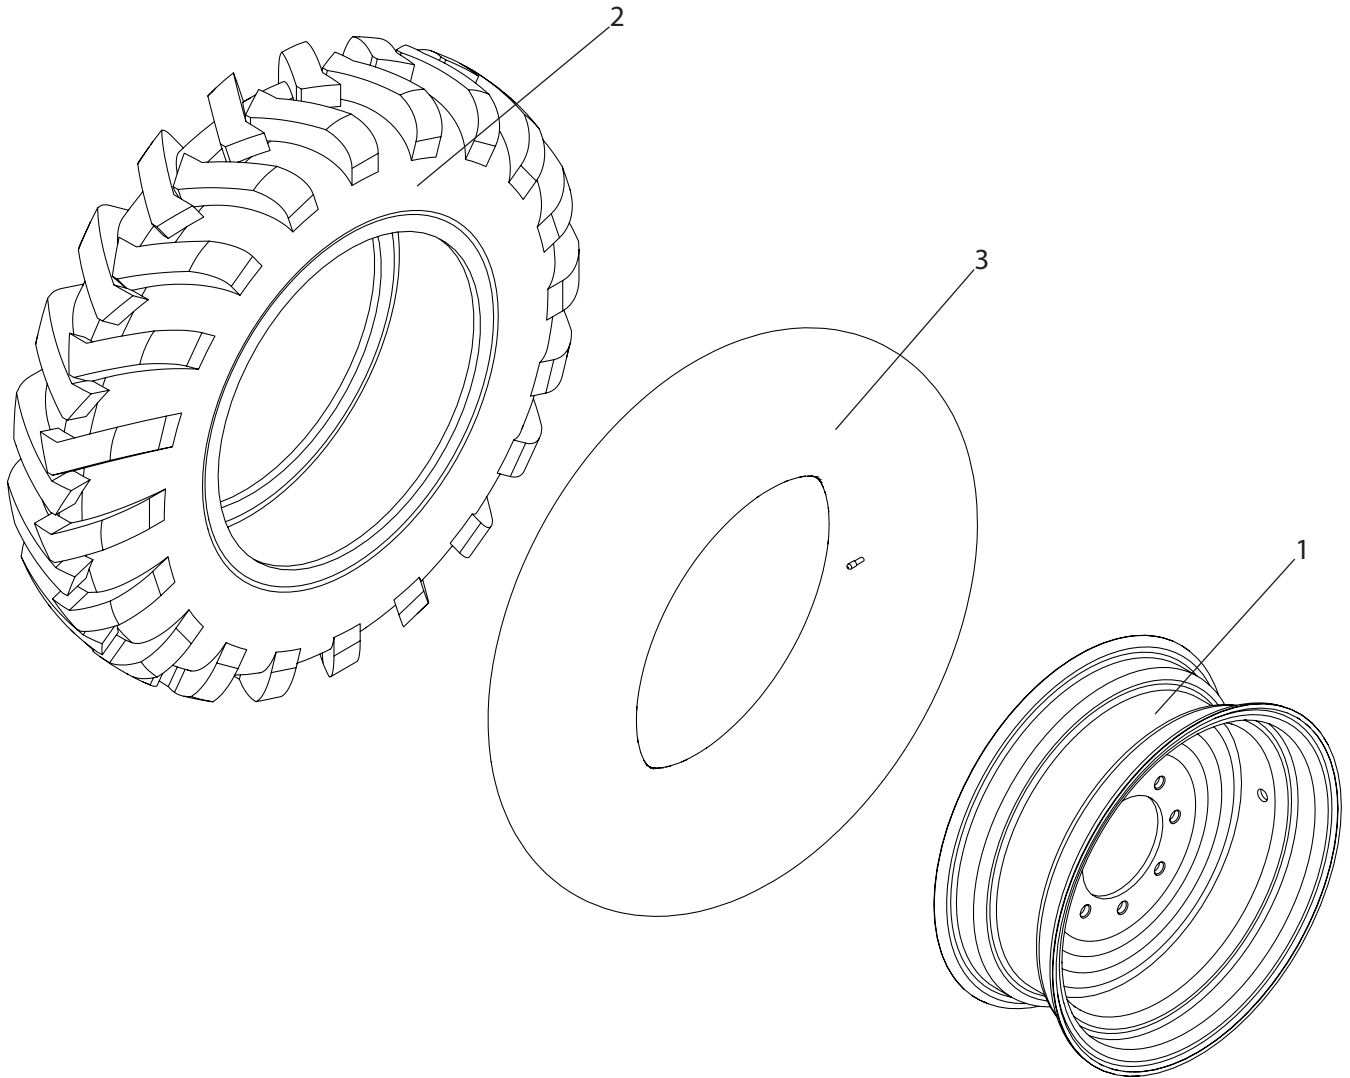

T498L Breakdown

Wheel & tire assembly, left, 9.5" x 20"

Ref#	Qty.	Part Number	Description
1	1	R0820Y	Rim, 8" x 20" 8-Hole JD Yellow #572
2	1	TR95X20BKT	Tire, 9.5"-20" 6-Ply BKT
3	1	6130	Tube, 9.5"-20" (TR218A)