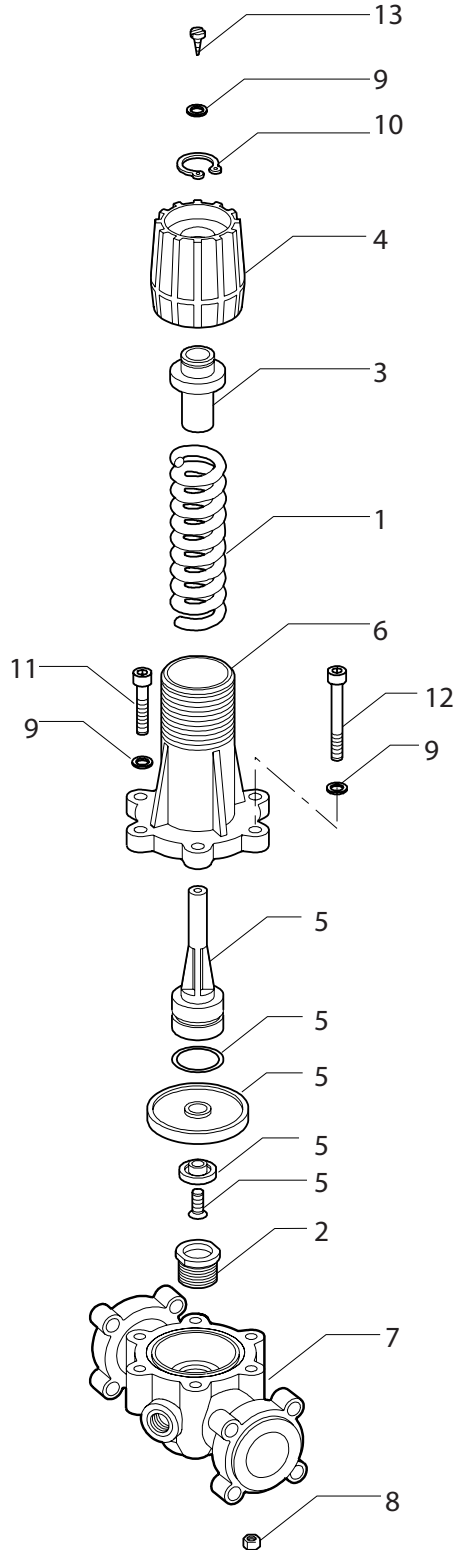

465522 Breakdown

Valve, Regulating Manual 290 PSI Flanged x 1" MBSP

465522 Breakdown

Valve, Regulating Manual 290 PSI Flanged x 1" MBSP

Ref#	Qty.	Part Number	Description
1	1	465002-120	Regulating valve, Spring
2	1	465005-011	Seat, Diaphragm
3	1	465005-130	Regulating valve, Spring seat
4	1	465005-170	Handle, Green, 20 bar
5	1	465005-180	Kit, Repair Diaphragm Plunger
6	1	4652005-111	Housing, Upper
7	1	465520-010	Housing, Lower
8	6	B10241	Nut
9	7	B202F0	Washer
10	1	B322S0	Snap-ring
11	2	V1C24N	Housing bolt, short
12	4	V1C24R	Housing bolt, long
13	1	V2B26G	Screw