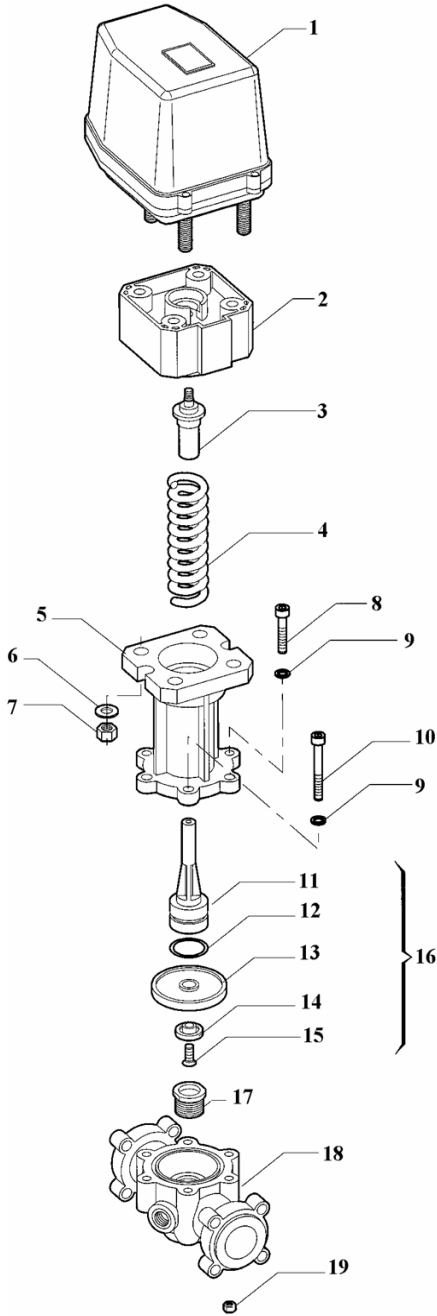

ARAG[®] Regulating Valve Breakdown

Part # 465622

<i>Ref #</i>	<i>Qty</i>	<i>Part Number</i>	<i>Description</i>
1	1	4653970	Valve motor
2	1	465012.230	Spacer block, green
3	1	465015.130	Spring seat
4	1	465002.120	Spring
5	1	465015.110	Upper housing
6	4	B202H0	Flat washer
7	4	B10251	Nut
8	4	V1C24N	Bolt
9	6	B202F0	Flat washer
10	2	V1C24R	Bolt
11	1	465005.100*	Plunger
12	1	465005.140*	O-ring
13	1	465005.090*	Diaphragm
14	1	465005.080*	Diaphragm retainer
15	1	V1F24I*	Screw
16	1	465005.180	Repair kit (Includes ref# 11-15)
17	1	465005.011	Diaphragm seat
18	1	465520.010	Lower housing
19	1	B10241	Nut

* Part is included in a complete assembly.