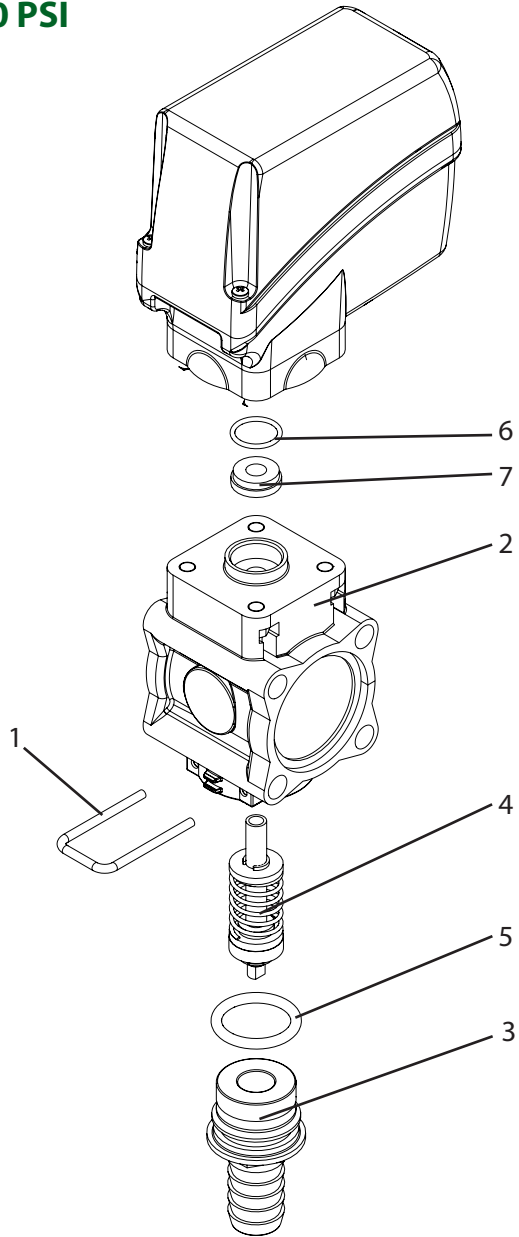

8630001 Breakdown

Valve, 1/2" HB Outlet 290 PSI

*Parts are interchangeable and are dependent on the size of the boom feed lines.

Ref#	Qty.	Part Number	Description
1	1	010002	Clip, U-Pin
2	1	4630001-01	Body, Valve
3	1	463001-113-1 *	Fitting, Port Outlet w/O-Ring 1/2" HB
3	1	463001-119-1 *	Fitting, Port Outlet w/O-Ring x 3/4" HB
3	1	463001-125-1 *	Fitting, Port Outlet w/O-Ring 1" HB
4	1	463001-55	Plunger, kit
5	1	465005-140V	O-Ring, Port O-Ring Outlet #463
6	1	465900-06	O-Ring
7	1	465900-18	Guide, Plunger