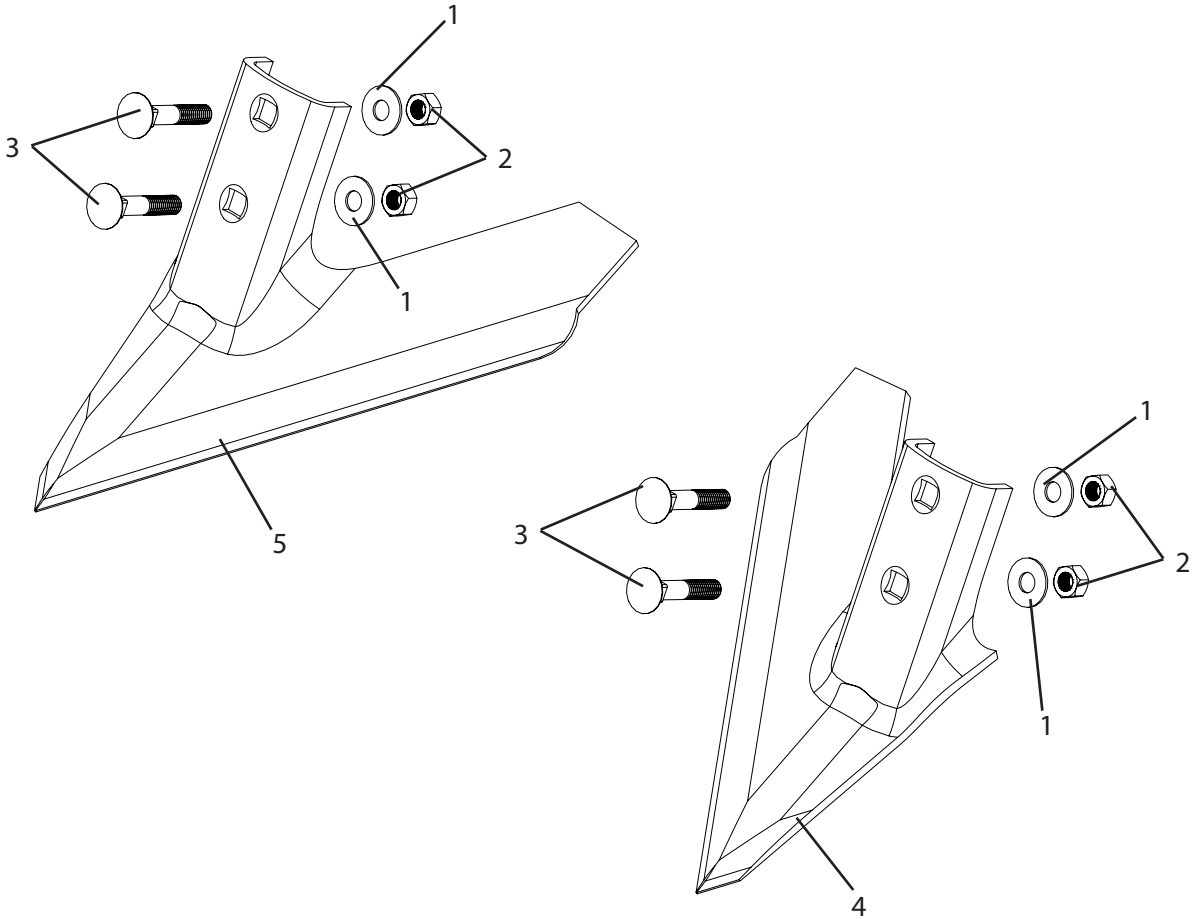

## PR25-1 Breakdown

### Plastic Mulch Lifter-Wrapper, shovel kit, sweep shovels

Ref#	Qty.	Part Number	Description
1	4	FW716	Washer, Flat 7/16"
2	4	NC716	Nut, Hex 7/16-14
3	4	PB716*212	Bolt, Plow 7/16-14 x 2-1/2"
4	1	PR2018	Offset shovel, left
5	1	PR2019	Offset shovel, right