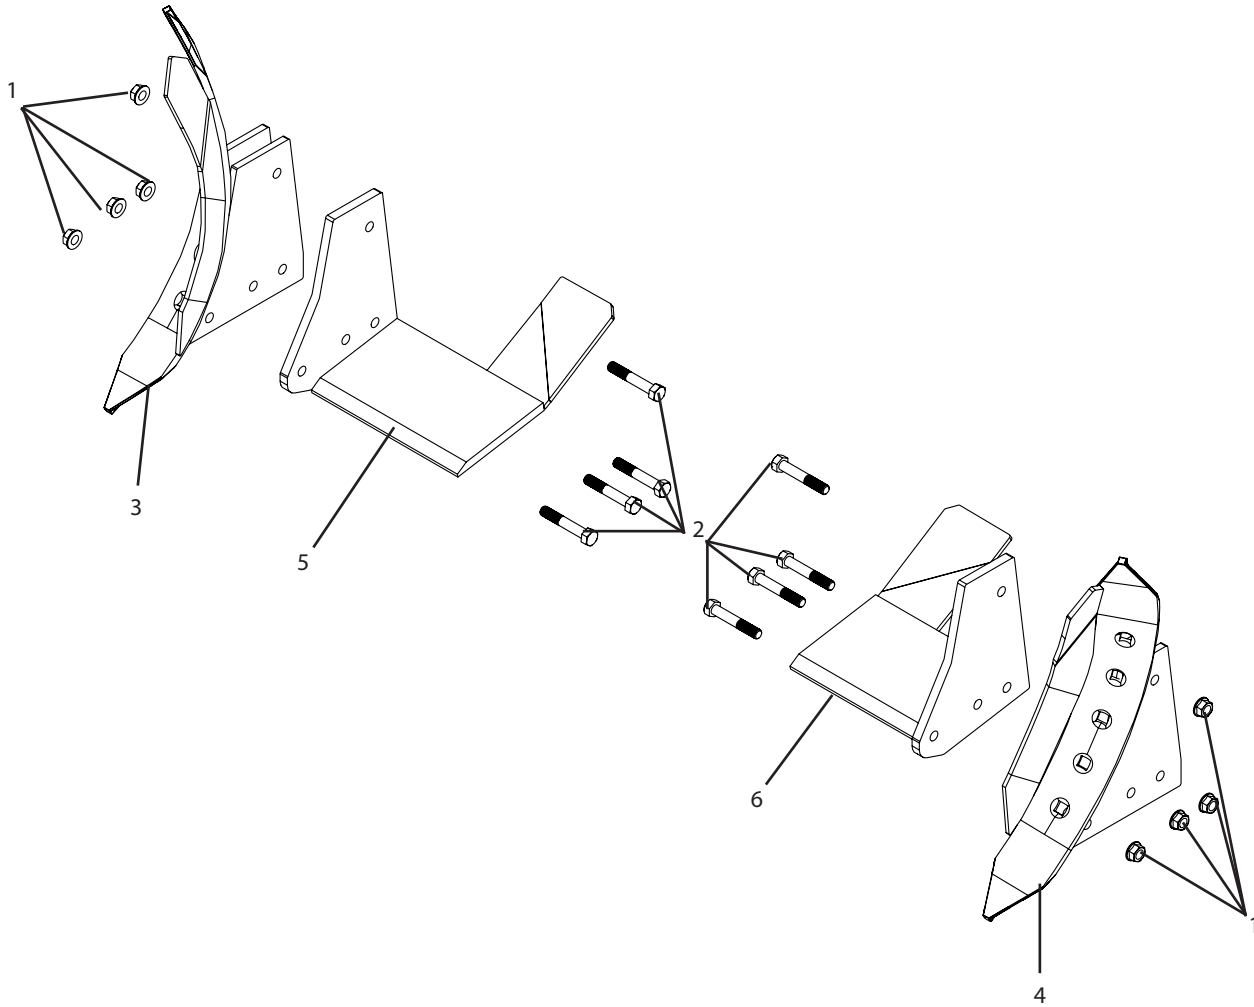

PR25-2 Breakdown

Plastic Mulch Lifter-Wrapper, chisel shovel with side wing kit

Ref#	Qty.	Part Number	Description
1	8	FN12	Nut, Flange 1/2-13
2	8	H5C12*3	Bolt, Hex 1/2-13 x 3" Gr 5
3	1	PR2562	Plastic Lifter Wrapper, Shovel, Right
4	1	PR2563	Plastic Lifter Wrapper, Shovel, Left
5	1	PR2564	Plastic Lifter Wrapper, Shovel wing, Right
6	1	PR2565	Plastic Lifter Wrapper, Shovel wing, Left

*Component parts breakdowns are available for the indicated components.