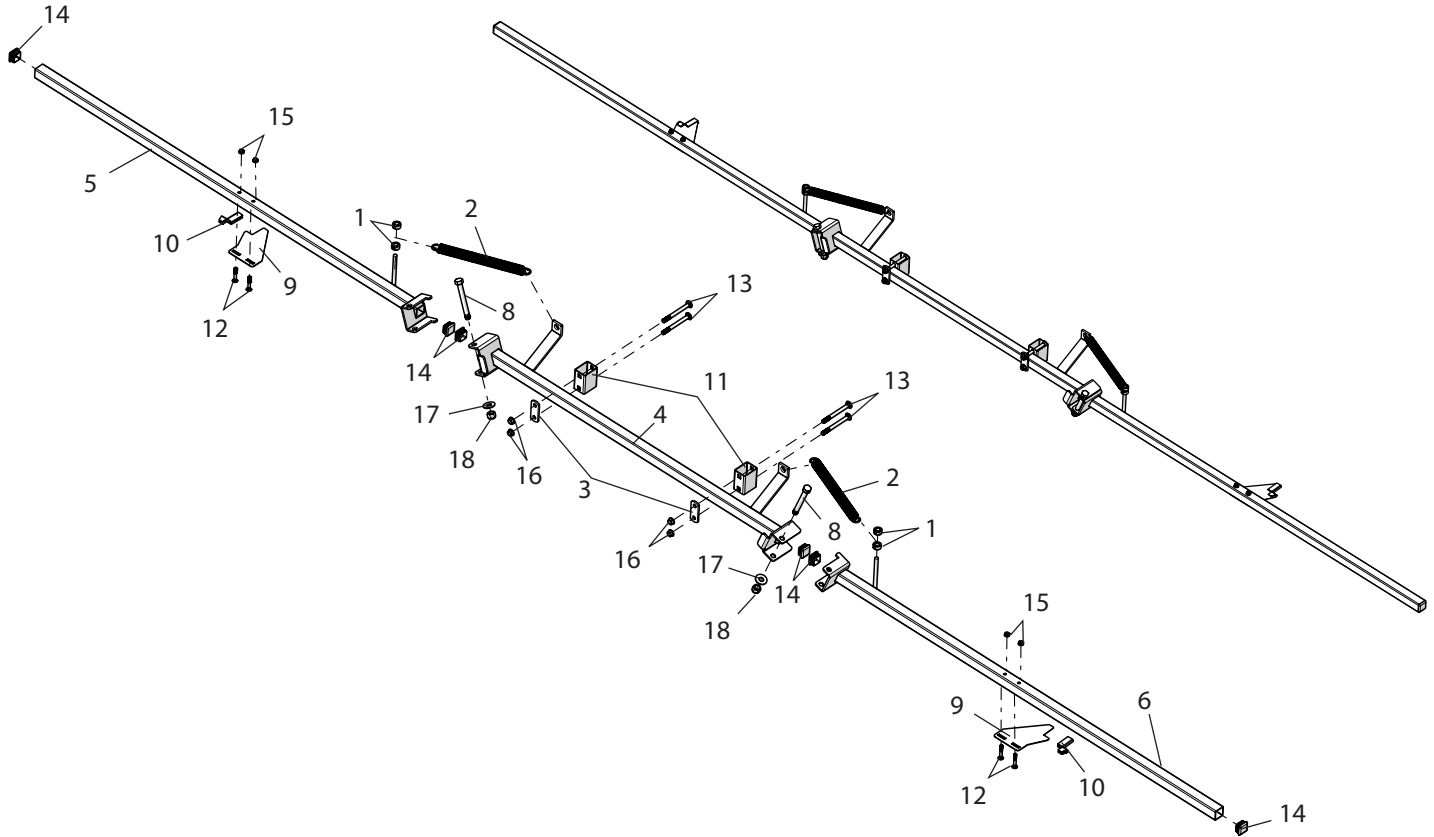

BF12M Breakdown

Boom, 160" Manual Fold

Ref #	Qty.	Part Number	Description
1	4	0438P	* Shaft Collar, 7/16"
2	2	33*TS	* Spring, Extension 1" x 8"
3	2	BF1210	* Boom mounting clip, 12' boom, black
4	1	BF1211	Boom center section
5	1	BF1212L	Boom wing, left
6	1	BF1212R	Boom wing, right
7	1	BF1212MOM	Owners Manual (Not Shown)
8	2	BF1213	Hinge bolt, 1/2-13 x 4 1/4"
9	2	BF1214	* Wing rest plate, 12' & 20' Booms
10	2	BF1215	* Rubber trim for 12' and 20' boom rest
11	2	BF1216	* 12' manual fold boom spacer block
12	4	CB14*134G5	* Bolt, Carriage 1/4-20 x 1-3/4" Gr 5
13	4	CB38*4G5	* Bolt, Carriage 3/8-16 x 4" Gr 5
14	6	CC5520	* Cap, Poly Square 1-1/4" x 14-20 Ga Blk
15	4	FN14	* Nut, Flange 1/4-20
16	4	FN38	* Nut, Flange 3/8-16
17	2	FW12	* Washer, Flat 1/2"
18	2	NNC12	* Nut, Nylon Lock 1/2-13

* HDK12 kit