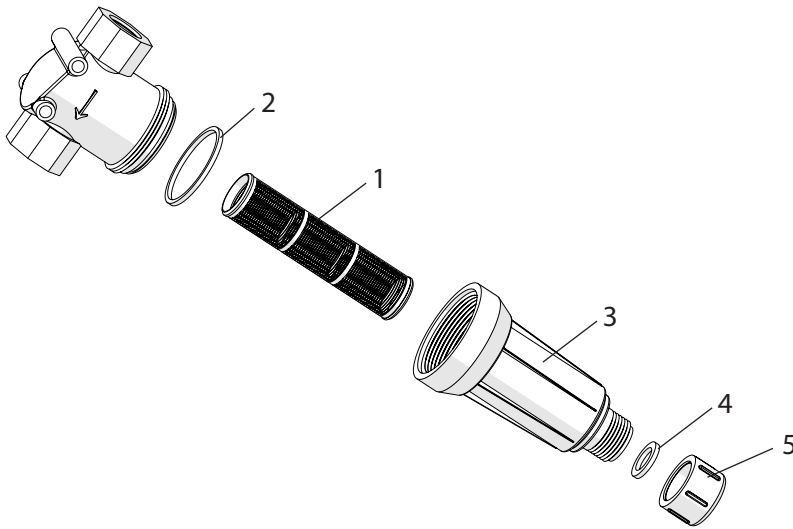

## AA126ML-6-50 Breakdown

### Strainer, Line 1-1/2" FPT 50 Mesh Screen Flush Out

Ref #	Qty.	Part Number	Description
1	1	CP159413SSPP	Screen, 50 Mesh
2	1	CP48656EPR	Strainer gasket, AA126, 1 1/4" & 1 1/2"
3	1	CP48654PP	Strainer Bowl
4	1	CP63150EPR	Gasket, EPDM Rubber
5	1	CP48655PP	Cap, Polypropylene (Gray)