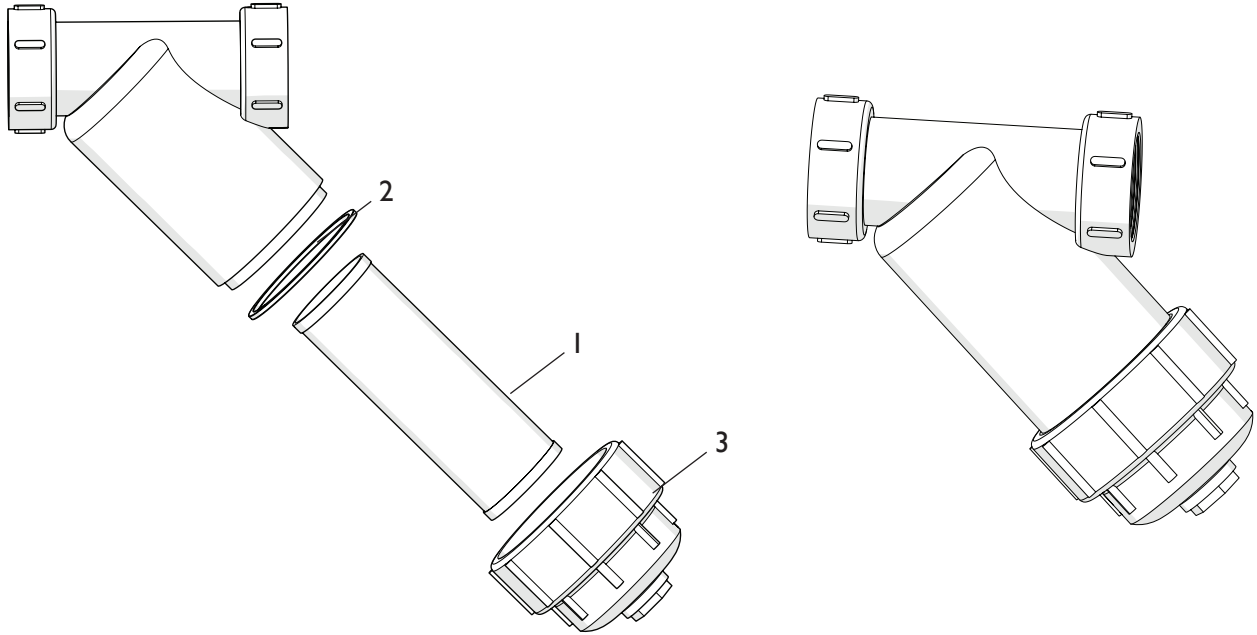

CROPCARE[®]

YLS20040 Breakdown

Ref #	Qty.	Part Number	Description
1	1	61509	Screen, 40 Mesh Y Strainer
2	1	61561	Strainer gasket, Y-line, 1 1/2" & 2"
3	1	61567	Cap only/w plug & Plug O-Ring

CROPCARE[®]

Manufactured by **PBZ LLC**
A Paul B Zimmerman Inc. Company