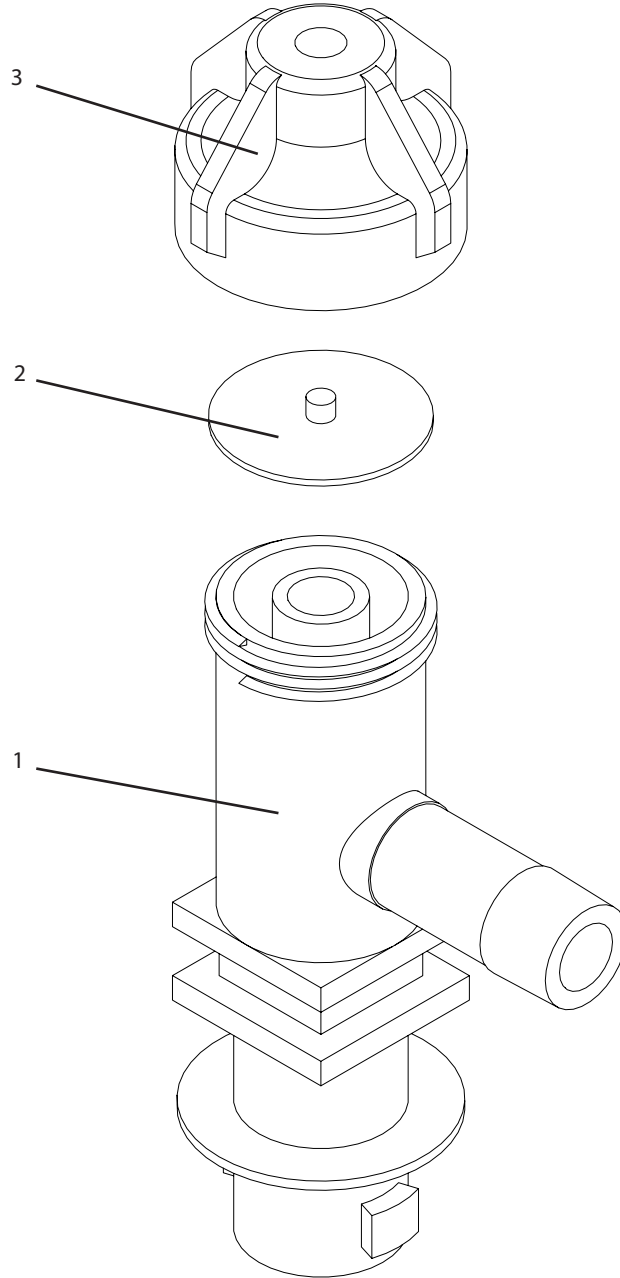

22251311500NYB Breakdown

Body, Nozzle Elbow 1/2" QJ300

Ref#	Qty.	Part Number	Description
1	1	CP22237NYB	Single hose shank body, 1/2"
2	1	CP21953EPR	Rubber diaphragm
3	1	2195010NYB	Diaphragm cap, 10 psi