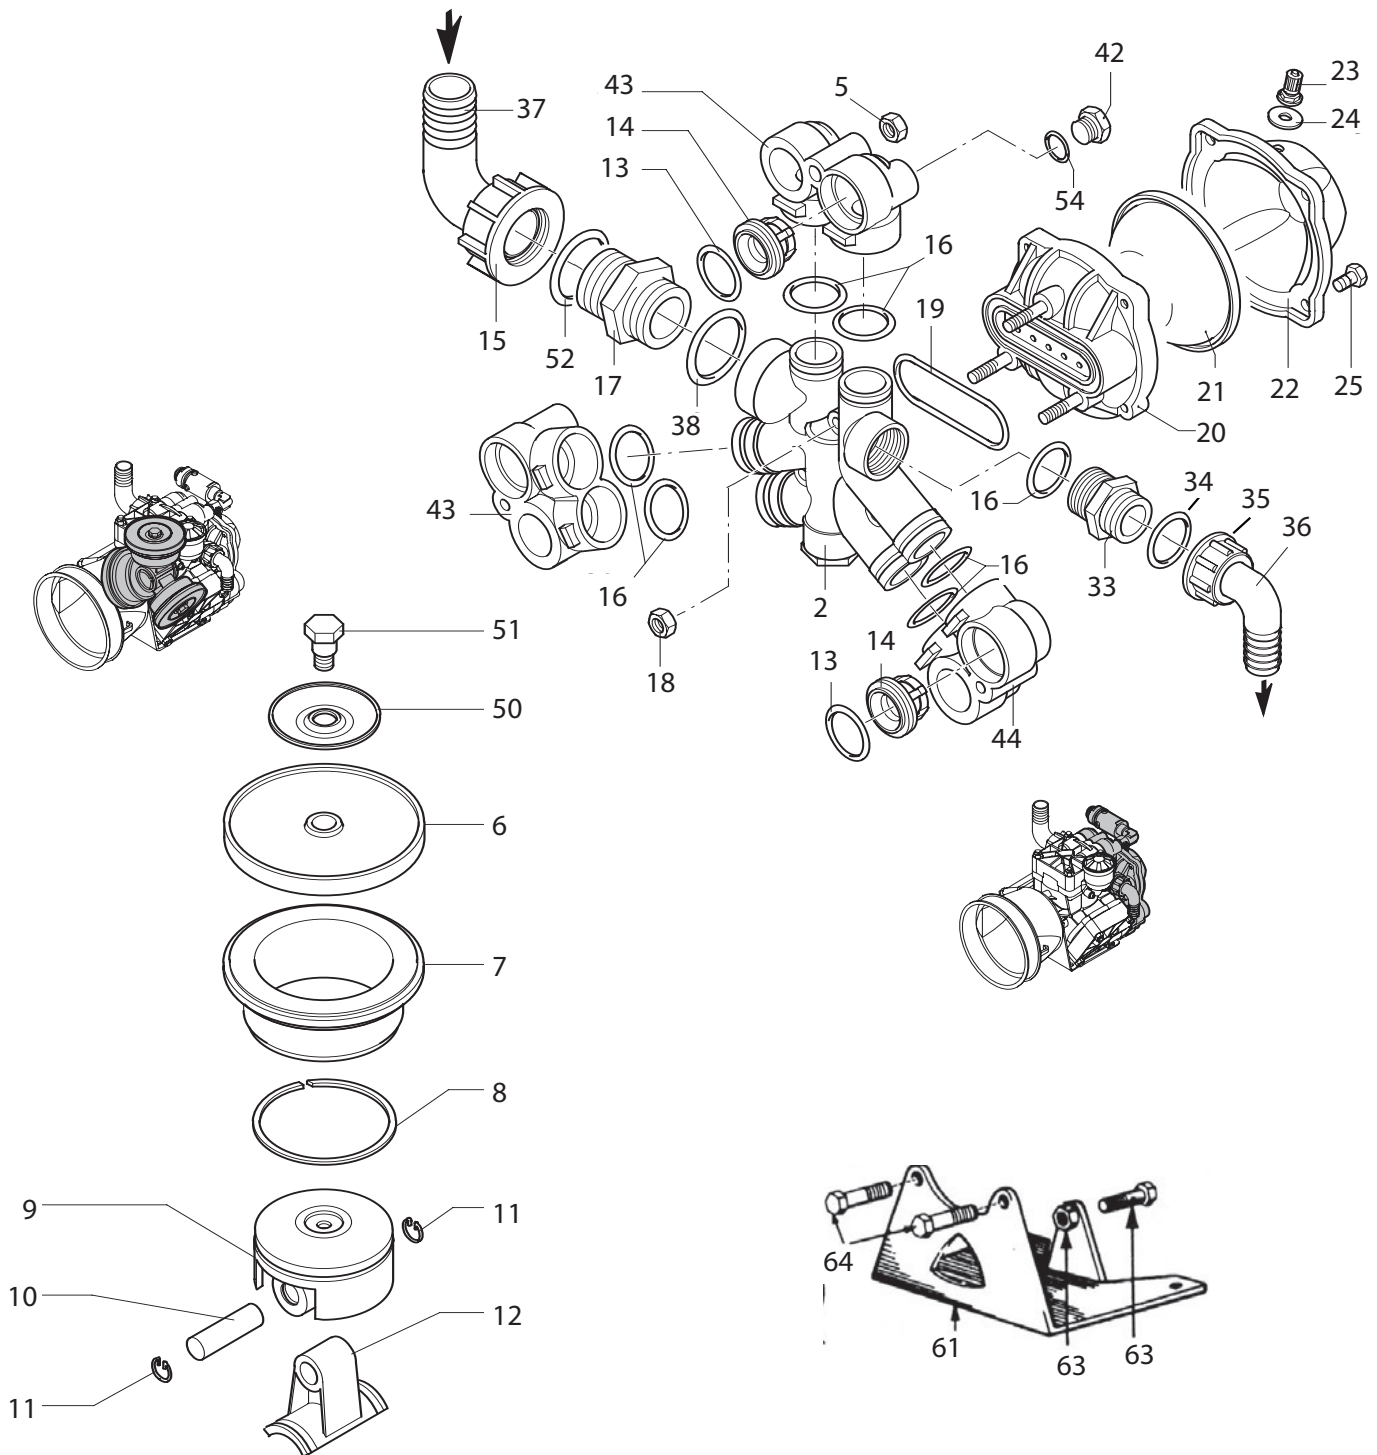

9910D135 Breakdown

Pump, Diaphragm (3) 1-1/2" Hose Barb Inlet, 1" Hose Barb Outlet 34.8 GPM 290 PSI

9910D135 Breakdown

Pump, Diaphragm (3) 1-1/2" Hose Barb Inlet, 1" Hose Barb Outlet 34.8 GPM 290 PSI

Ref#	Qty.	Part Number	Description
1	1	9910580013	Pump body with bolts
2	1	9910580150	Manifold
3	2	9910550101	DX Right head
4	1	9910550102	SX Left head
5	3	9910180152	Nut
6	3	9910550085 *	Diaphragm (Desmopan) Standard
7	3	9910580350	Sleeve (D135)
8	3	9910500260	Piston ring
9	3	9910580120	Piston
10	3	9910380300	Pin
11	6	9910380080	Pin ring
12	3	9910580140	Connecting rod
13	6	9910320030 * ** ***	O-ring
14	6	9910759051 **	Complete valve
15	1	9910540541	Ring nut
16	7	9910390291 ***	O-ring
17	1	9910540530	Threaded adapter
18	3	9910390271	Nut
19	1	9910580050	Gasket, accumulator manifold
20	1	9910580180	Accumulator manifold
21	1	9910550190 *	Accumulator diaphragm
22	1	9910559204	Accumulator head
23	1	9910550300	Air valve
24	1	9910650542 ***	O-ring
25	4	9910550680	M8 x 20 Bolt
26	1	9910200391	Retainer ring
27	1	9910550470	Gasket retainer
28	1	9910550070	Spacer ring
29	1	9910550060	Roller bearing
30	2	9910580470	Connecting rod ring
31	12	9910551040	M10 x 55 Bolt
32	1	9910550310	Roller bushing
33	1	9910550340	Threaded adapter
34	1	9910550350 ***	O-ring
35	1	9910550242	Ring nut
36	1	9910550370	Elbow 1"
37	1	9910540550	Elbow 1-1/2"
38	1	9910250310 ***	O-ring
39	1	9910550491	Seal ring
40	1	9910650920 ***	O-ring