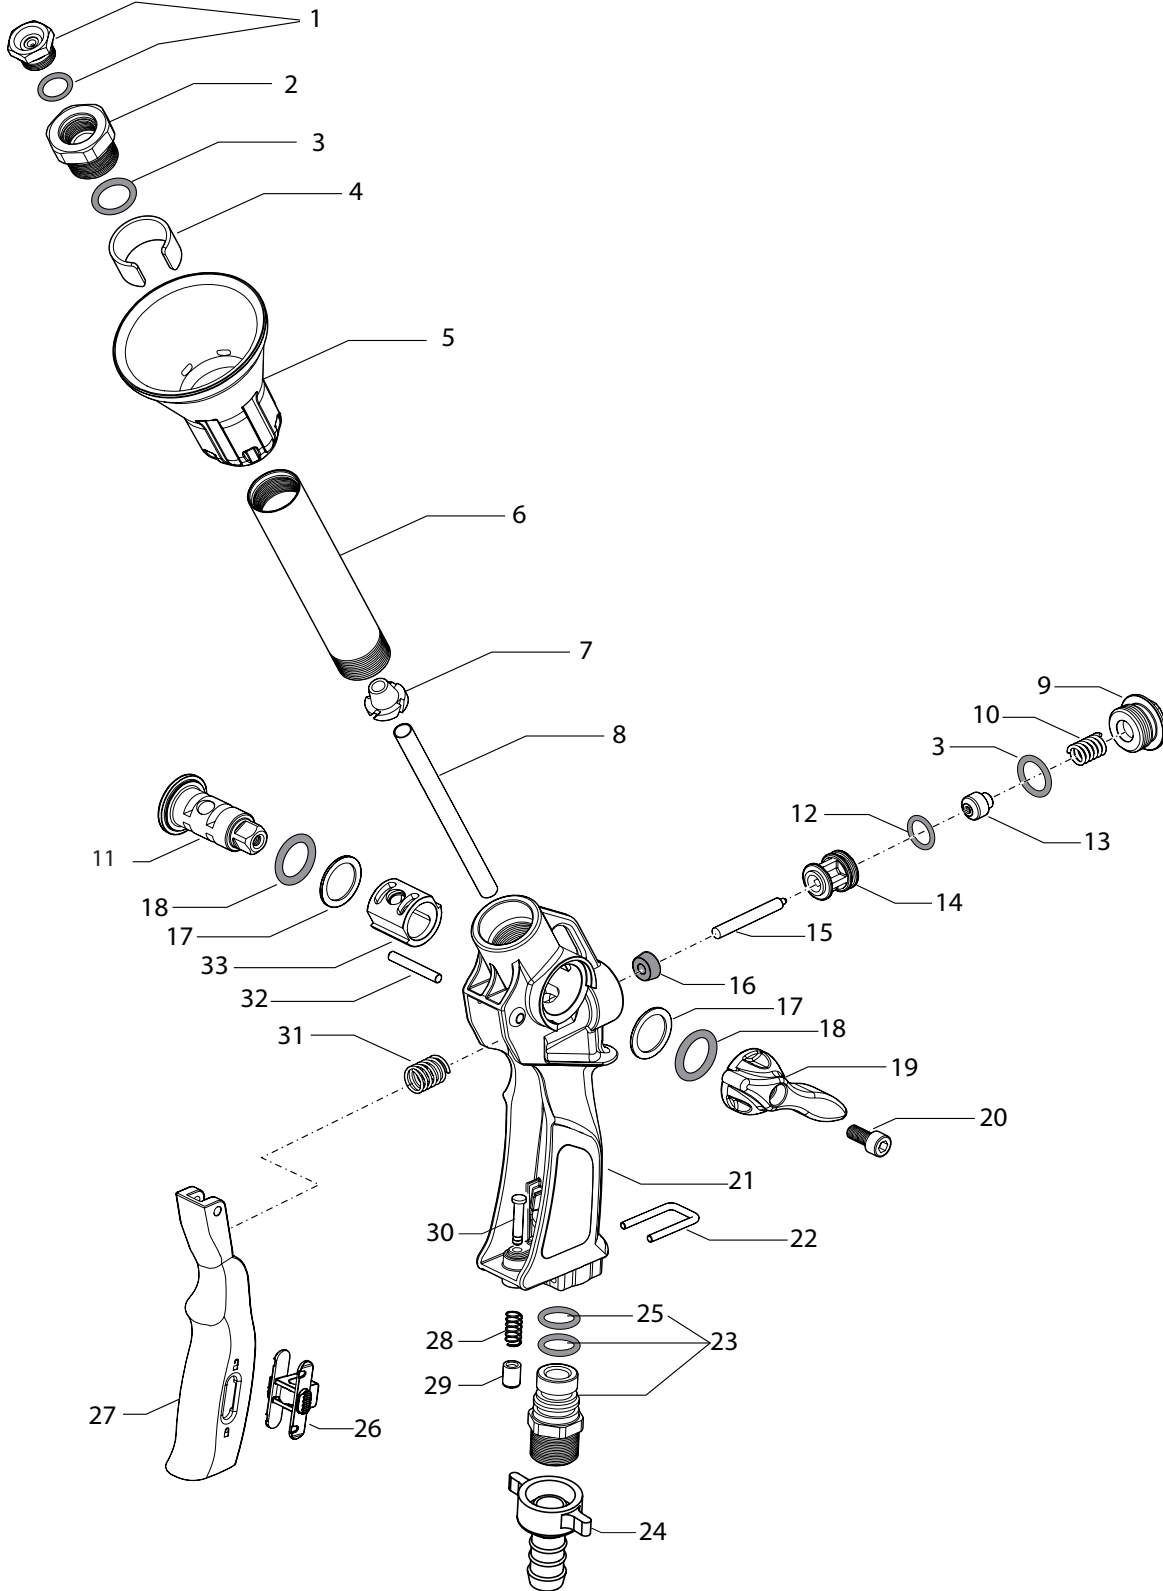

5062410F Breakdown

Spray Gun, 700 PSI

5062410F Breakdown

Spray Gun, 700 PSI

Ref #	Qty.	Part Number	Description
1	1	3420000	Ceramic Cone Nozzle 2.0
--	--	4422000	Ceramic Cone Nozzle 2.3
--	--	3430000	Ceramic Cone Nozzle 3.0
2	1	--	Nozzle Holder
3	2	--	O-Ring
4	1	--	Clip
5	1	--	Nozzle Protector
6	1	--	Barrel
7	1	--	Inner Conveyor
8	1	--	Inner hose
9	1	--	Plug
10	1	--	Spring
11	1	--	Regulation Drum
12	1	--	O-Ring
13	1	--	Cone Plugger
14	1	--	Box and seat
15	1	--	Hinge for Conical Shutter
16	1	--	Seal
17	2	--	Teflon Washer
18	2	--	O-Ring
19	1	5062400030	Drum Lever
20	1	V1C24F	Screw TCEI 6 x 14
21	1	--	Body / Grip
22	1	10011	Fork
23	1	5062400101	Brass Coupler
24	1	9910110130	Hose Barb Assembly, 1/2"
25	2	--	O-Ring
26	1	--	Slide Lock
27	1	5062410020	Trigger
28	1	--	Spring
29	1	--	Decanting Gun Pusher
30	1	--	Pivot for Trigger Block
31	1	--	Spring
32	1	--	Trigger Pin
33	1	--	Cover for Regulation Drum
--	1	50624005	Gun Repair Kit (5062410F)