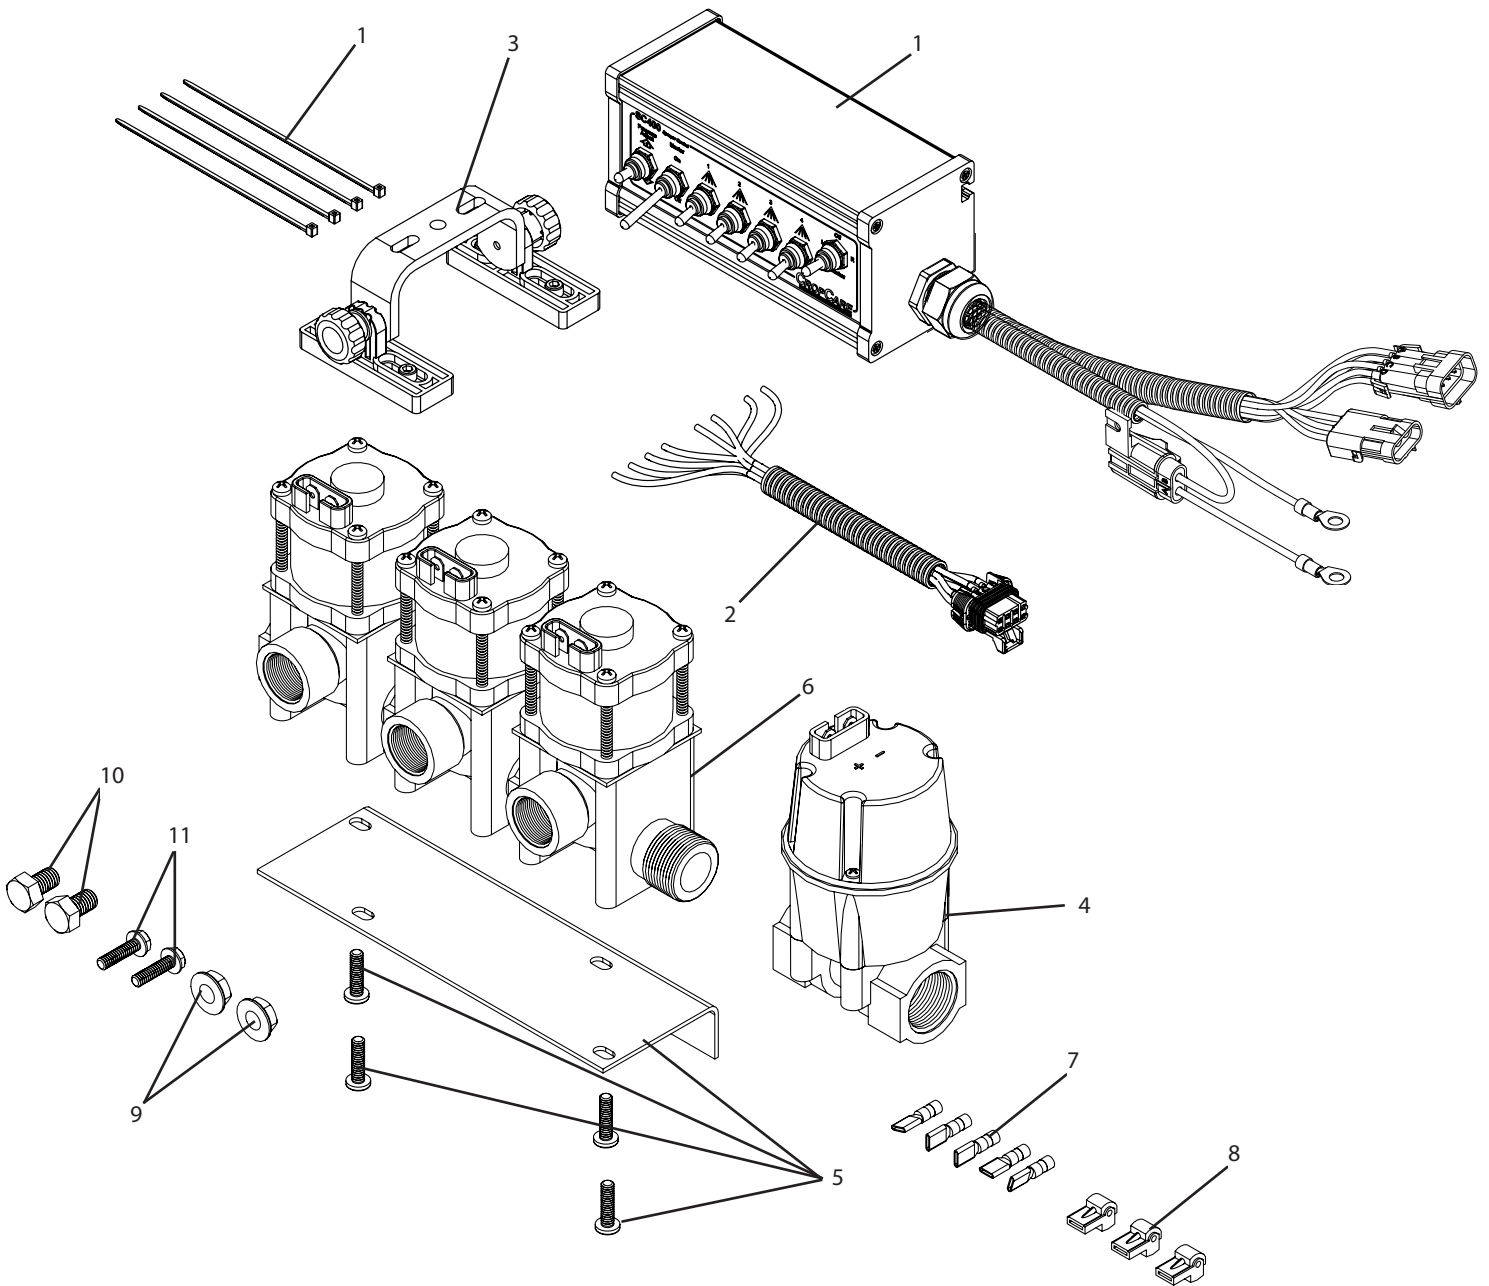

SC400-2500 Breakdown

Kit, CropCare Control Kit 4 Boom Switch

SC400-2500 Breakdown

Kit, CropCare Control Kit 4 Boom Switch

Ref#	Qty.	Part Number	Description
1	1	SC401 +	Sprayer Control Box Only
2	1	SC402 +	Harness, Sprayer End 12 Ft
3	1	905046.01 +	Kit, Swivel Mount SC400 Console
4	1	1560A	Valve, Regulating Electric 3/4" FPT
5	1	2151*	Bracket, Solenoid Valve Manifold Mounting (3) SS
6	1	2502B-3	Valve, Solenoid Bank (3) 175 PSI 8 GPM
7	5	506567	Terminal, Wire Spade 1/4" Female 16-14 Ga Insulated
8	3	DC908075	Connector, T-tap 0.25" Female Self Stripping
9	2	FN516	Nut, Flange 5/16-18
10	2	H5C516*12	Bolt, Hex 5/16-18 x 1/2" Gr 5
11	2	HT10*34	Screw, Hex Washer Tap #10 x 3/4"

+ Items included in SC400 kit.