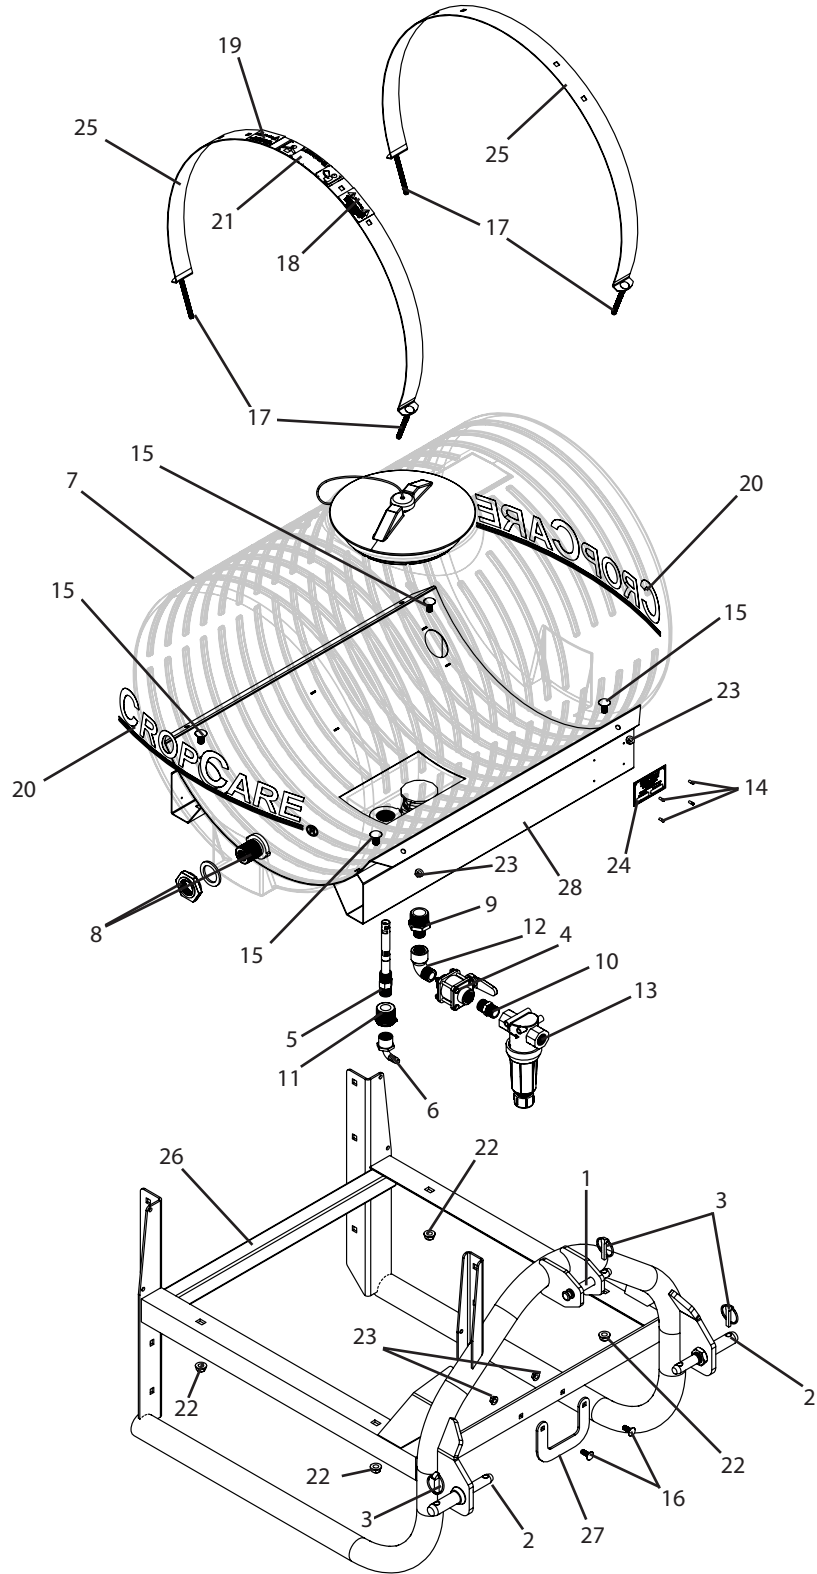

## 3PT110 Breakdown

### 110 gallon 3PT hitch sprayer base

### 110 gallon 3PT hitch sprayer base

Ref#	Qty.	Part Number	Description
1	1	00074	Pin, Top Link Cat 1 (3-7/8" Usable)
2	2	00213	Pin, Lift Arm Cat 1 & 2 Forged
3	3	02703	Pin, Linch 7/16" Cat 1 & 2
4	1	075FP	Valve, Ball Bolted 3/4" Full Port
5	1	33710019	Agitator, Jet
6	1	3EL3412F	Adapter, Hose 90° 3/4" FPT x 1/2" HB
7	1	47194 *	Tank, 110 Gallon w/ 2" Sump Yellow
8	1	62798	Fitting, Tank 3/4" FPT Dbl Tap (Requires 1-5/8" Hole)
9	1	8M11434	Nipple, Reducer 1-1/4" MPT x 3/4" MPT Sch 80 Poly
10	1	8M34	Nipple, 3/4" MPT x Close Sch 80 Poly
11	1	8RB11434	Bushing, Reducer 1-1/4" MPT x 3/4" FPT Sch 80 Poly
12	1	8SE34	Elbow, Street 90° 3/4" NPT Sch 80 Poly
13	1	AA126ML-3-50	Strainer, Line 3/4" FPT 50 Mesh Screen Flush out
14	4	BTT44	Rivet, Pop 1/8" Dia. x .188" x .250" Grip SS
15	4	CB12*1G5	Bolt, Carriage 1/2-13 x 1" Gr 5
16	2	CB38*1G5	Bolt, Carriage 3/8-16 x 1" Gr 5
17	4	CB38*4G5	Bolt, Carriage 3/8-16 x 4" Gr 5
18	1	DE136	Decal, Disconnecting Sprayer Warning
19	1	DE39	Decal, "Warning Read Owner's Manual
20	2	DE57	Decal, CropCare Logo 4 7/8" x 24"
21	1	DEMT3980	Decal, "Warning Avoid Injury Follow Labels"
22	4	FN12	Nut, Flange 1/2-13
23	6	FN38	Nut, Flange 3/8-16
24	1	SP500	Plate, Serial Number
25	2	SS30	Tank strap, 110 & 150 gallon, gray
26	1	T150	Frame, 3PT, 110 & 150 gallon, gray
27	1	T411	Hose guide plate
28	1	TS3034P	Tank saddle, 110 gallon, gray