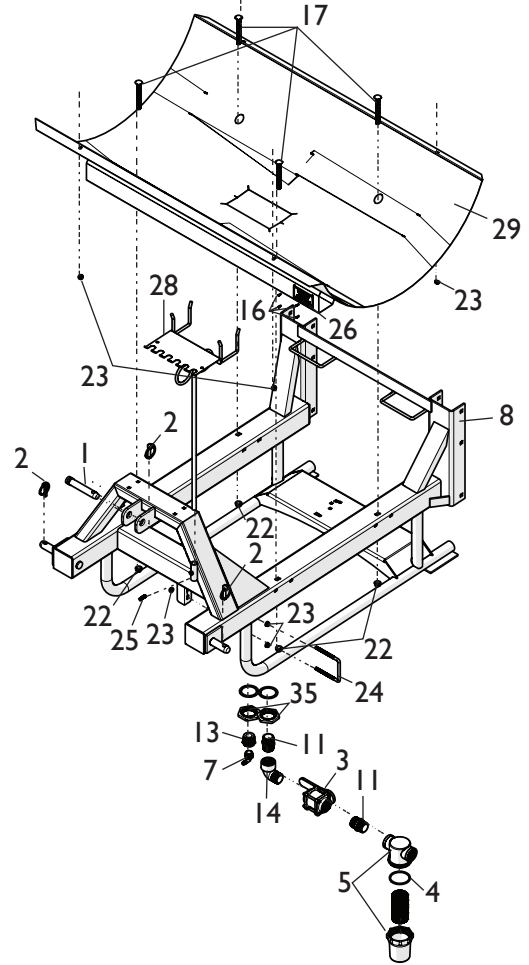

CROPCARE

3PT110H, 3PT150H, 3PT200, 3PT300 Breakdown

Ref #	Qty.	Part Numbers	Description
1	1	03011	Top link pin, category 2, 4 5/16" usable
2	3	03027	Linch pin, heavy duty, 7/16", black
3	1	125STD	Ball valve, bolted, 1 1/4" standard port
4	1	17000092	Strainer gasket, 3350, 1" - 1 1/2", EPDM
5	1	33500072A	Line strainer, poly, 1 1/4" FPT, 50 mesh screen, EPDM gasket
6	2	33710019	Jet agitator
7	1	3EL3412	Hose adapter, 90°, 3/4" MPT x 1/2" barb
8	1	3PTFRAME300	3PT sprayer frame 200 & 300 gallon heavy duty
9	1	47194	Tank, 110 gallon w/ 2" sump yellow
-	-	47254	Tank, 150 Gallon w/ 2" sump yellow
-	-	47323	Tank, 200 gallon w/ 2" sump yellow
-	-	47321*	Tank, 300 Gallon w/ 2" sump yellow
10	1	60427	Tank fitting, 1" FPT, double tap, requires a 2 1/4" hole
11	2	8M114	Tank fitting, 1" FPT, double tap, requires a 2 1/4" hole
12	1	8M11434	Reducer nipple, 1 1/4" MPT x 3/4" MPT, sch 80 poly
13	1	8RB11434	Reducer bushing, 1 1/4" MPT x 3/4" FPT, sch 80 poly
14	1	8SE114	Street elbow, 90°, 1 1/4" NPT, sch 80 poly

Table Of Contents

Ref #	Qty.	Part Numbers	Description
15	1	8TT34	Tee, 3/4" FPT, schedule 80 poly
16	4	BTT44	Pop rivet, 1/8" x 3/16" - 1/4", stainless steel
17	4	CB12*5G5	Carriage bolt, 1/2-13 x 5", grade 5
18	4	CB38*4G5	Carriage bolt, 3/8-16 x 4", grade 5
19	1	DE39	Decal, "Warning Read Owner's Manual", 2" x 3"
20	2	DE57	Decal, CropCare logo, 4 7/8" x 24"
21	1	DEMT3980	Decal, "Warning Avoid Injury Follow Labels"
22	4	FN12	Flange nut, 1/2-13
23	8	FN38	Flange nut, 3/8-16
24	1	N245001	U-bolt, square, 3/8-16 x 3 5/8" x 5", zinc
25	1	SHS38*1Z	Square head set screw, 3/8-16 x 1", zinc plated
26	1	SP500	Serial number plate
27	2	SS30	Tank strap, 110 & 150 gallon, gray
-	-	SS32	Tank strap, 200 gallon, gray
-	-	SS38*	Tank strap, 300 gallon, gray
28	1	TS10H	Hydraulic hose & wire holder
29	1	TS3034P	Tank saddle, 110 gallon, gray
-	-	TS3051P	Tank saddle, 150 gallon, gray
-	-	TS3260P	Tank saddle, 200 gallon, gray
-	-	TS3860P*	Tank saddle, 300 gallon, gray