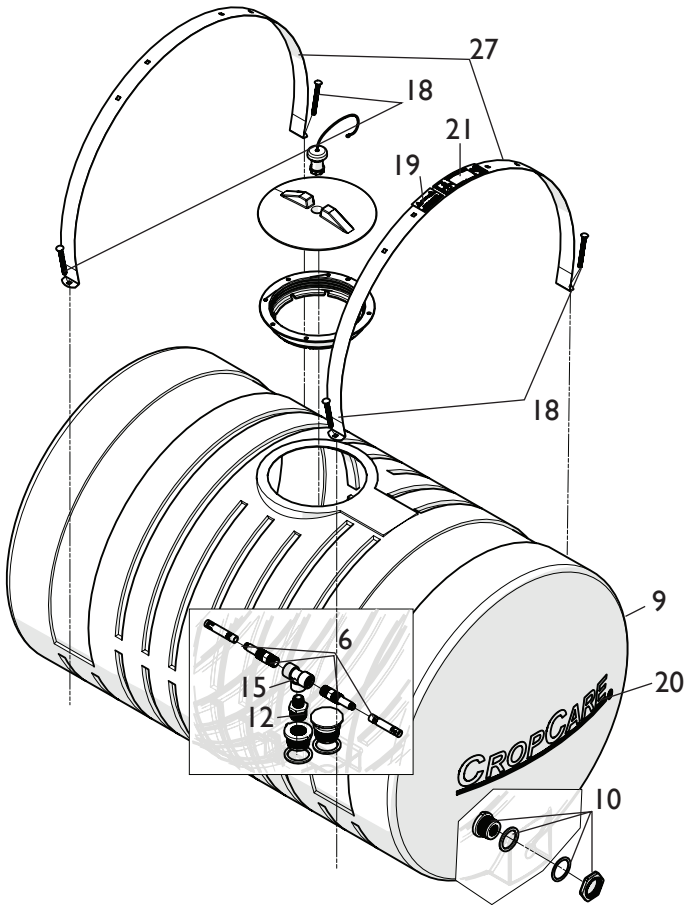

CROPCARE

3PT110H, 3PT150H, 3PT200, 3PT300 Breakdown

Ref #	Qty.	Part Numbers	Description
1	1	03011	Top link pin, category 2, 4 5/16" usable
2	3	03027	Linch pin, heavy duty, 7/16", black
3	1	125STD	Ball valve, bolted, 1 1/4" standard port
4	1	17000092	Strainer gasket, 3350, 1" - 1 1/2", EPDM
5	1	33500072A	Line strainer, poly, 1 1/4" FPT, 50 mesh screen, EPDM gasket
6	2	33710019	Jet agitator
7	1	3EL3412	Hose adapter, 90°, 3/4" MPT x 1/2" barb
8	1	3PTFRAME300	3PT sprayer frame 200 & 300 gallon heavy duty
9	1	47194	Tank, 110 gallon w/ 2" sump yellow
-	-	47254	Tank, 150 Gallon w/ 2" sump yellow
-	-	47323	Tank, 200 gallon w/ 2" sump yellow
-	-	47321*	Tank, 300 Gallon w/ 2" sump yellow
10	1	60427	Tank fitting, 1" FPT, double tap, requires a 2 1/4" hole
11	2	8M114	Tank fitting, 1" FPT, double tap, requires a 2 1/4" hole
12	1	8M11434	Reducer nipple, 1 1/4" MPT x 3/4" MPT, sch 80 poly
13	1	8RB11434	Reducer bushing, 1 1/4" MPT x 3/4" FPT, sch 80 poly
14	1	8SE114	Street elbow, 90°, 1 1/4" NPT, sch 80 poly

Table Of Contents

Ref #	Qty.	Part Numbers	Description
15	1	8TT34	Tee, 3/4" FPT, schedule 80 poly
16	4	BTT44	Pop rivet, 1/8" x 3/16" - 1/4", stainless steel
17	4	CB12*5G5	Carriage bolt, 1/2-13 x 5", grade 5
18	4	CB38*4G5	Carriage bolt, 3/8-16 x 4", grade 5
19	1	DE39	Decal, "Warning Read Owner's Manual", 2" x 3"
20	2	DE57	Decal, CropCare logo, 4 7/8" x 24"
21	1	DEMT3980	Decal, "Warning Avoid Injury Follow Labels"
22	4	FN12	Flange nut, 1/2-13
23	8	FN38	Flange nut, 3/8-16
24	1	N245001	U-bolt, square, 3/8-16 x 3 5/8" x 5", zinc
25	1	SHS38*1Z	Square head set screw, 3/8-16 x 1", zinc plated
26	1	SP500	Serial number plate
27	2	SS30	Tank strap, 110 & 150 gallon, gray
-	-	SS32	Tank strap, 200 gallon, gray
-	-	SS38*	Tank strap, 300 gallon, gray
28	1	TS10H	Hydraulic hose & wire holder
29	1	TS3034P	Tank saddle, 110 gallon, gray
-	-	TS3051P	Tank saddle, 150 gallon, gray
-	-	TS3260P	Tank saddle, 200 gallon, gray
-	-	TS3860P*	Tank saddle, 300 gallon, gray