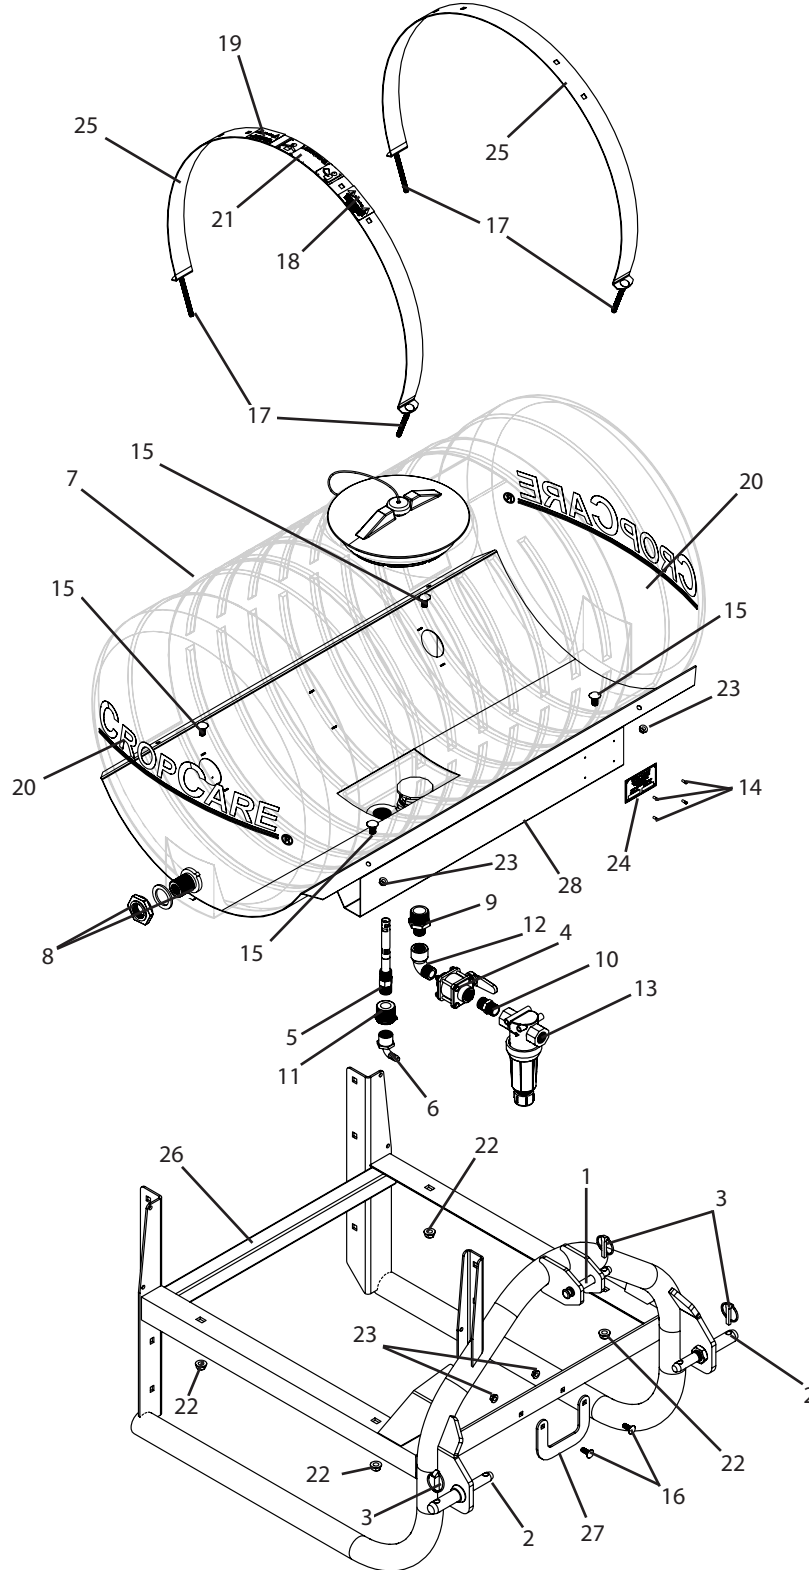

3PT150 Breakdown

150 gallon 3PT hitch sprayer base

3PT150 Breakdown

150 gallon 3PT hitch sprayer base

Ref#	Qty.	Part Number	Description
1	1	00074	Pin, Top Link Cat 1 (3-7/8" Usable)
2	2	00213	Pin, Lift Arm Cat 1 & 2 Forged
3	3	02703	Pin, Linch 7/16" Cat 1 & 2
4	1	075FP	Valve, Ball Bolted 3/4" Full Port
5	1	33710019	Agitator, Jet
6	1	3EL3412F	Adapter, Hose 90° 3/4" FPT x 1/2" HB
7	1	47254 *	Tank, 150 Gallon w/ 2" Sump Yellow
8	1	62798	Fitting, Tank 3/4" FPT Dbl Tap (Requires 1-5/8" Hole)
9	1	8M11434	Nipple, Reducer 1-1/4" MPT x 3/4" MPT Sch 80 Poly
10	1	8M34	Nipple, 3/4" MPT x Close Sch 80 Poly
11	1	8RB11434	Bushing, Reducer 1-1/4" MPT x 3/4" FPT Sch 80 Poly
12	1	8SE34	Elbow, Street 90° 3/4" NPT Sch 80 Poly
13	1	AA126ML-3-50	Strainer, Line 3/4" FPT 50 Mesh Screen Flush out
14	4	BTT44	Rivet, Pop 1/8" Dia. x .188" x .250" Grip SS
15	4	CB12*1G5	Bolt, Carriage 1/2-13 x 1" Gr 5
16	2	CB38*1G5	Bolt, Carriage 3/8-16 x 1" Gr 5
17	4	CB38*4G5	Bolt, Carriage 3/8-16 x 4" Gr 5
18	1	DE136	Decal, Disconnecting Sprayer Warning
19	1	DE39	Decal, "Warning Read Owner's Manual
20	2	DE57	Decal, CropCare Logo 4 7/8" x 24"
21	1	DEMT3980	Decal, "Warning Avoid Injury Follow Labels"
22	4	FN12	Nut, Flange 1/2-13
23	6	FN38	Nut, Flange 3/8-16
24	1	SP500	Plate, Serial Number
25	2	SS30	Tank strap, 110 & 150 gallon, gray
26	1	T150	Frame, 3PT, 110 & 150 gallon, gray
27	1	T411	Hose guide plate
28	1	TS3051P	Tank saddle, 150 gallon, gray

* Component parts breakdowns are available for this part.