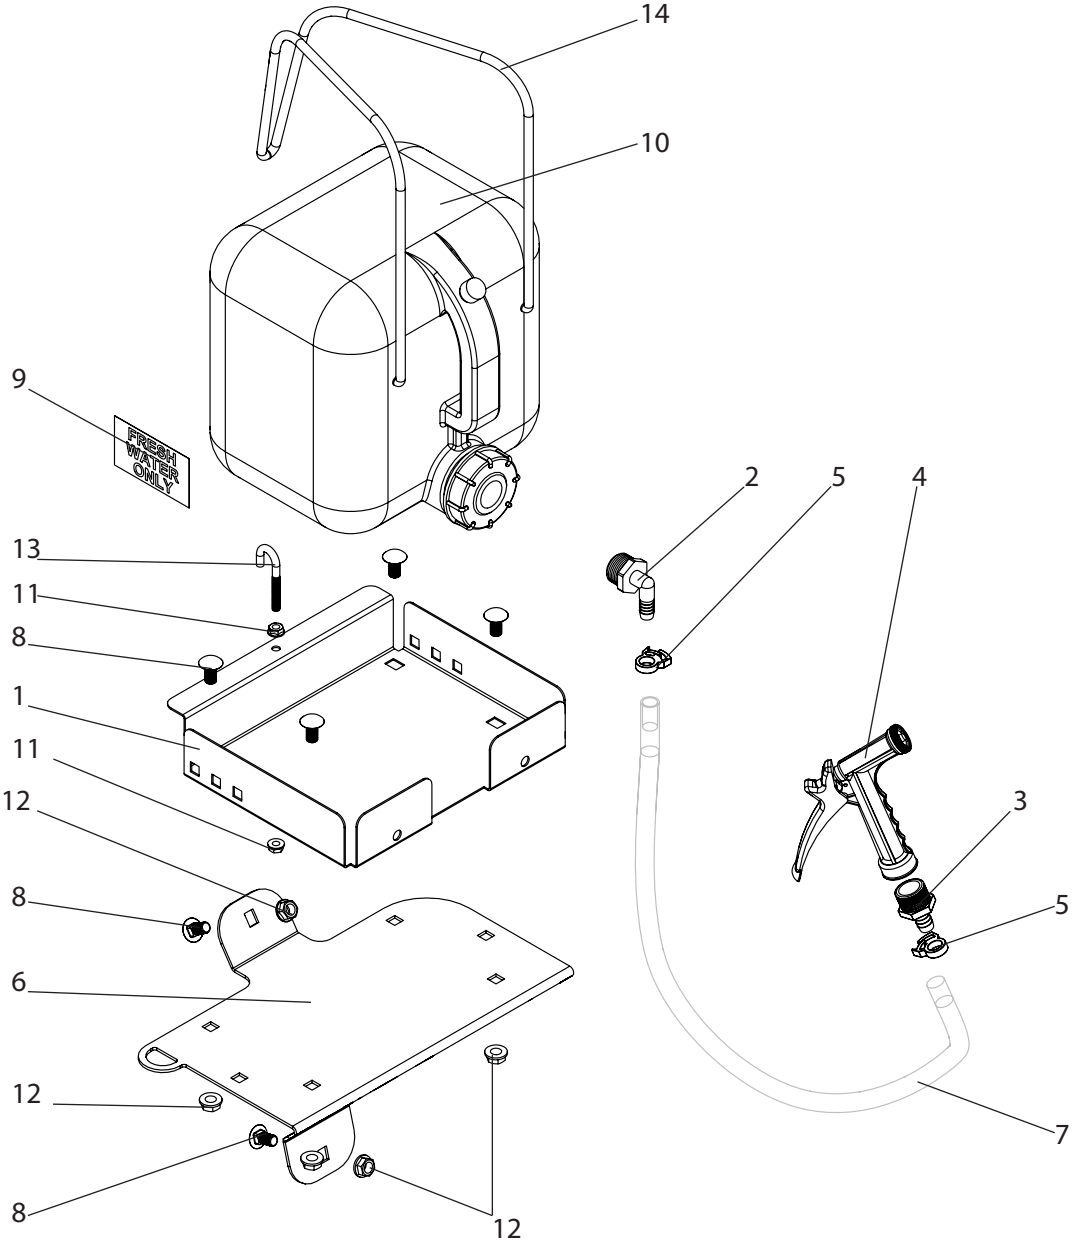

A252 Breakdown

Fresh water kit for small trailer

A252 Breakdown

Fresh water kit for small trailer

Ref#	Qty.	Part Number	Description
1	1	T555	Tank pan, black, for 2.5 gal fresh water
2	1	3EL3412	Adapter, Hose Ell 3/4" MPT x 1/2" HB
3	1	3D3412	Fitting, Garden Hose 3/4" MGHT x 1/2" HB Poly
4	1	21010010	Nozzle, Garden Hose Pistol Grip Plastic
5	2	HC067	Clamp, Snap Grip 0.59" - 0.67" Size F
6	1	T484	Tool Box & Fresh Water Mount (TR400)
7	3.5 FT	1971	Tubing, Vinyl 1/2" ID x 5/8" OD 30 PSI
8	6	CB38*34G5	Bolt, Carriage 3/8-16 x 3/4" Gr 5
9	1	DE21	Decal, "Fresh Water Only
10	1	F2503	Tank, 2.5 Gal White Foamer
11	2	FN14	Nut, Flange 1/4-20
12	6	FN38	Nut, Flange 3/8-16
13	1	N232884	Bolt, J-Bolt 1/4-20 x 2 5/16" Zinc
14	1	T555B	Bungee cord, 5/16" x 36" long, fresh water kit