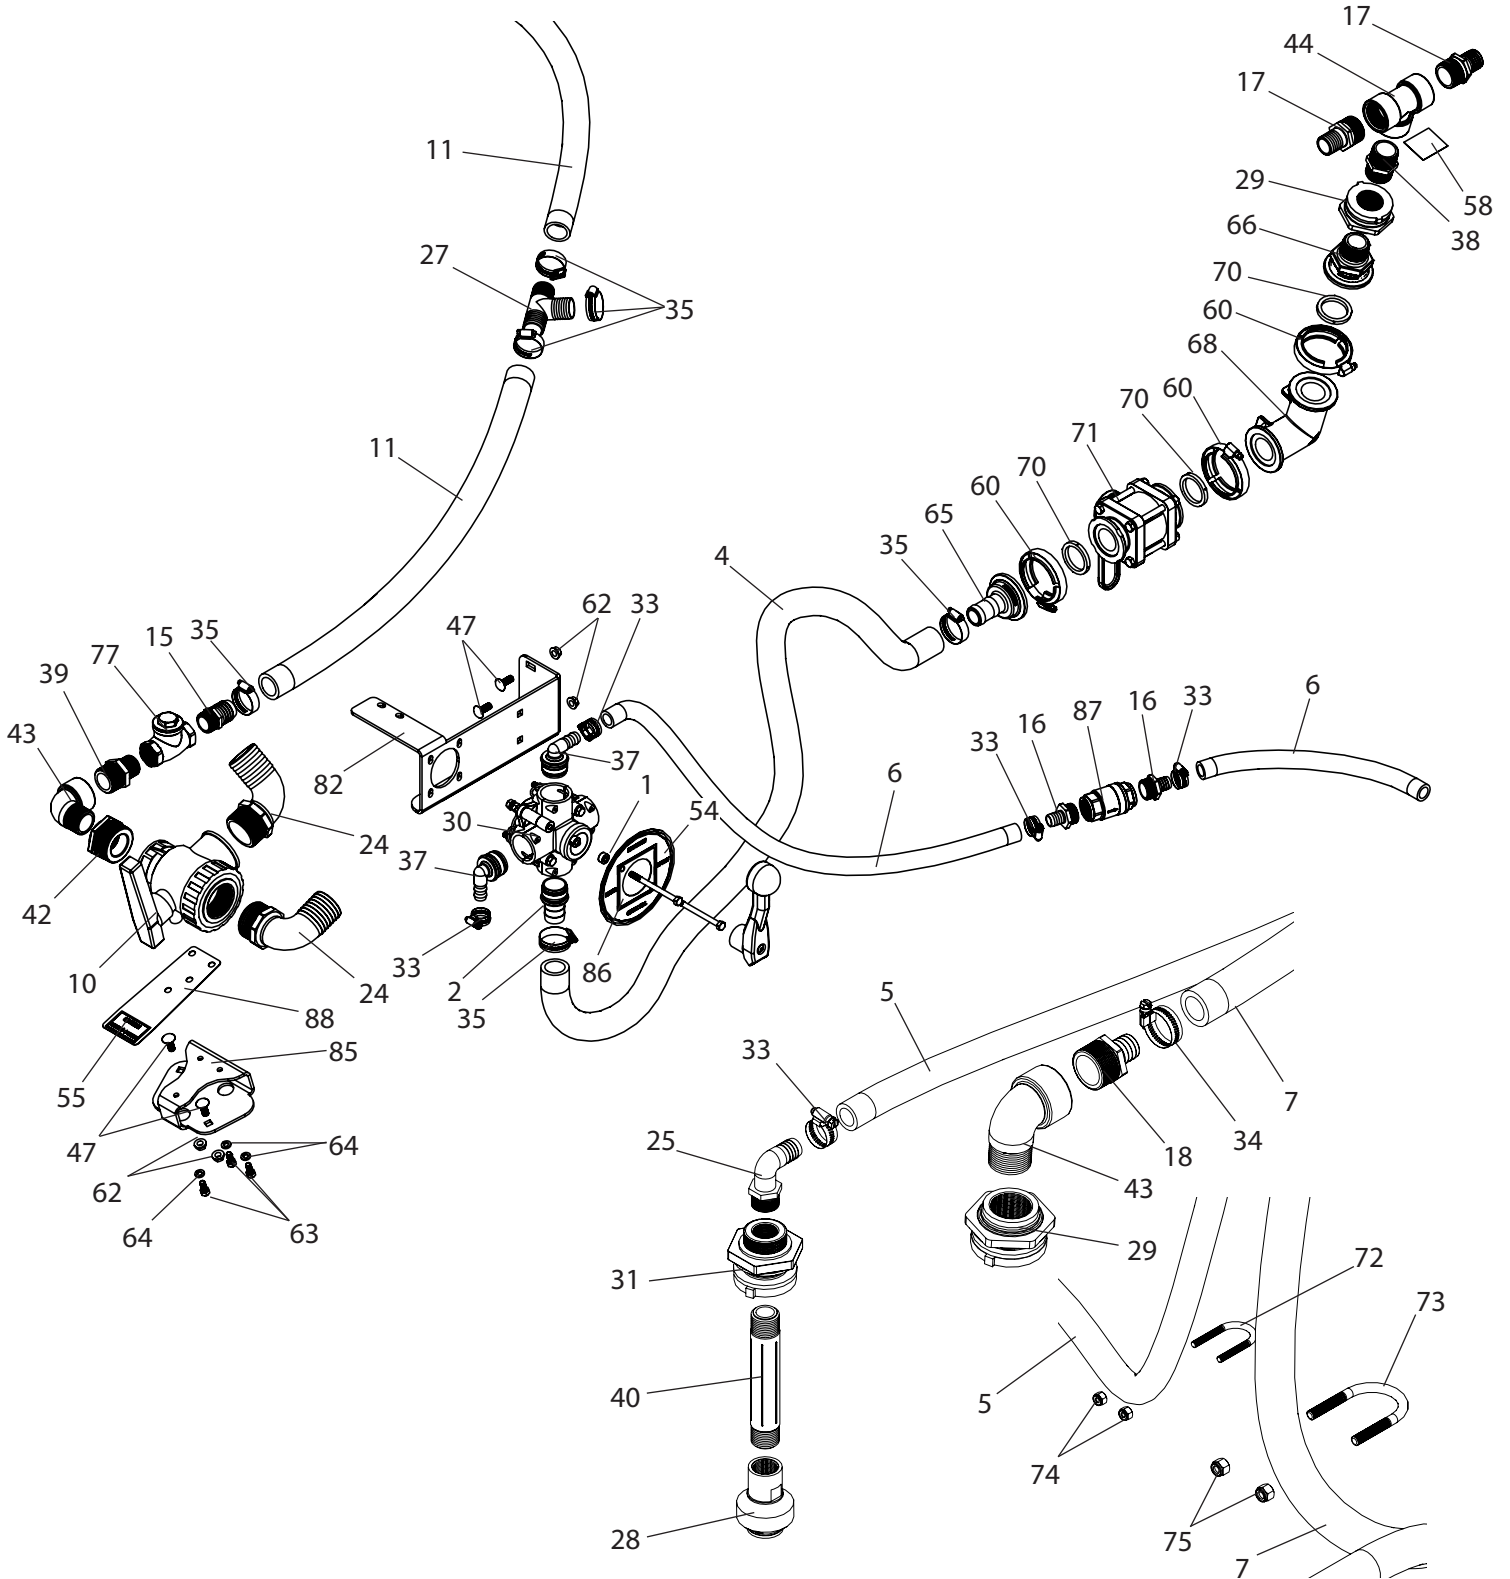

A305 Breakdown

Convenience Package, TR765H