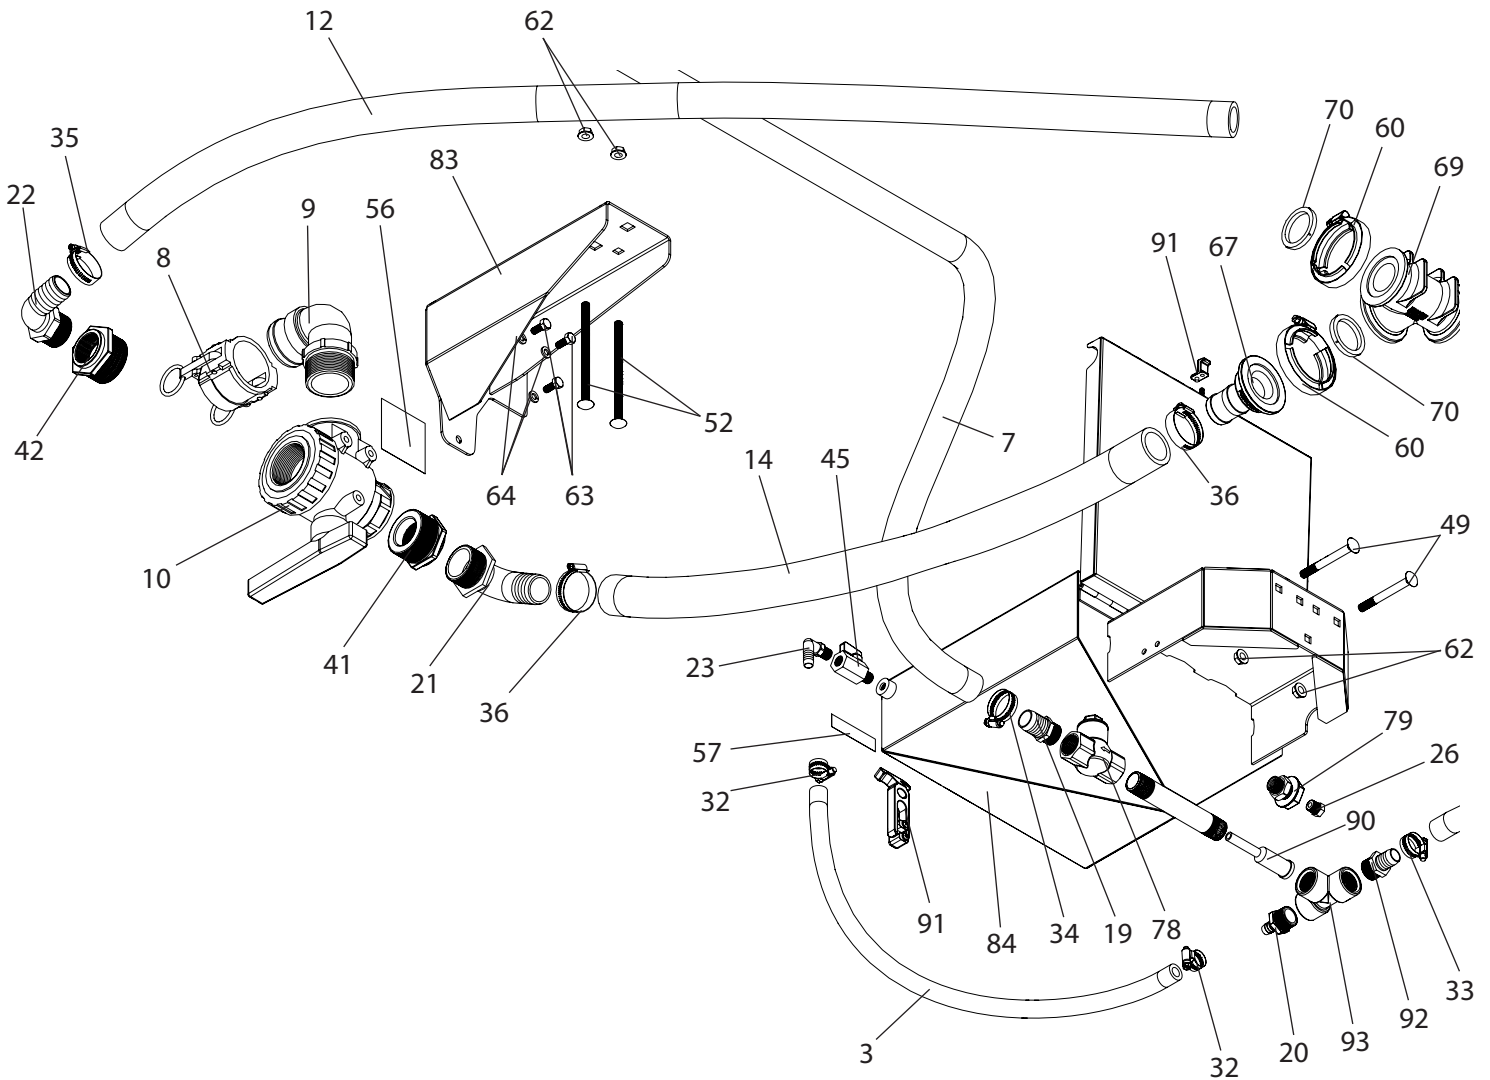

A305 Breakdown

Convenience Package, TR765H