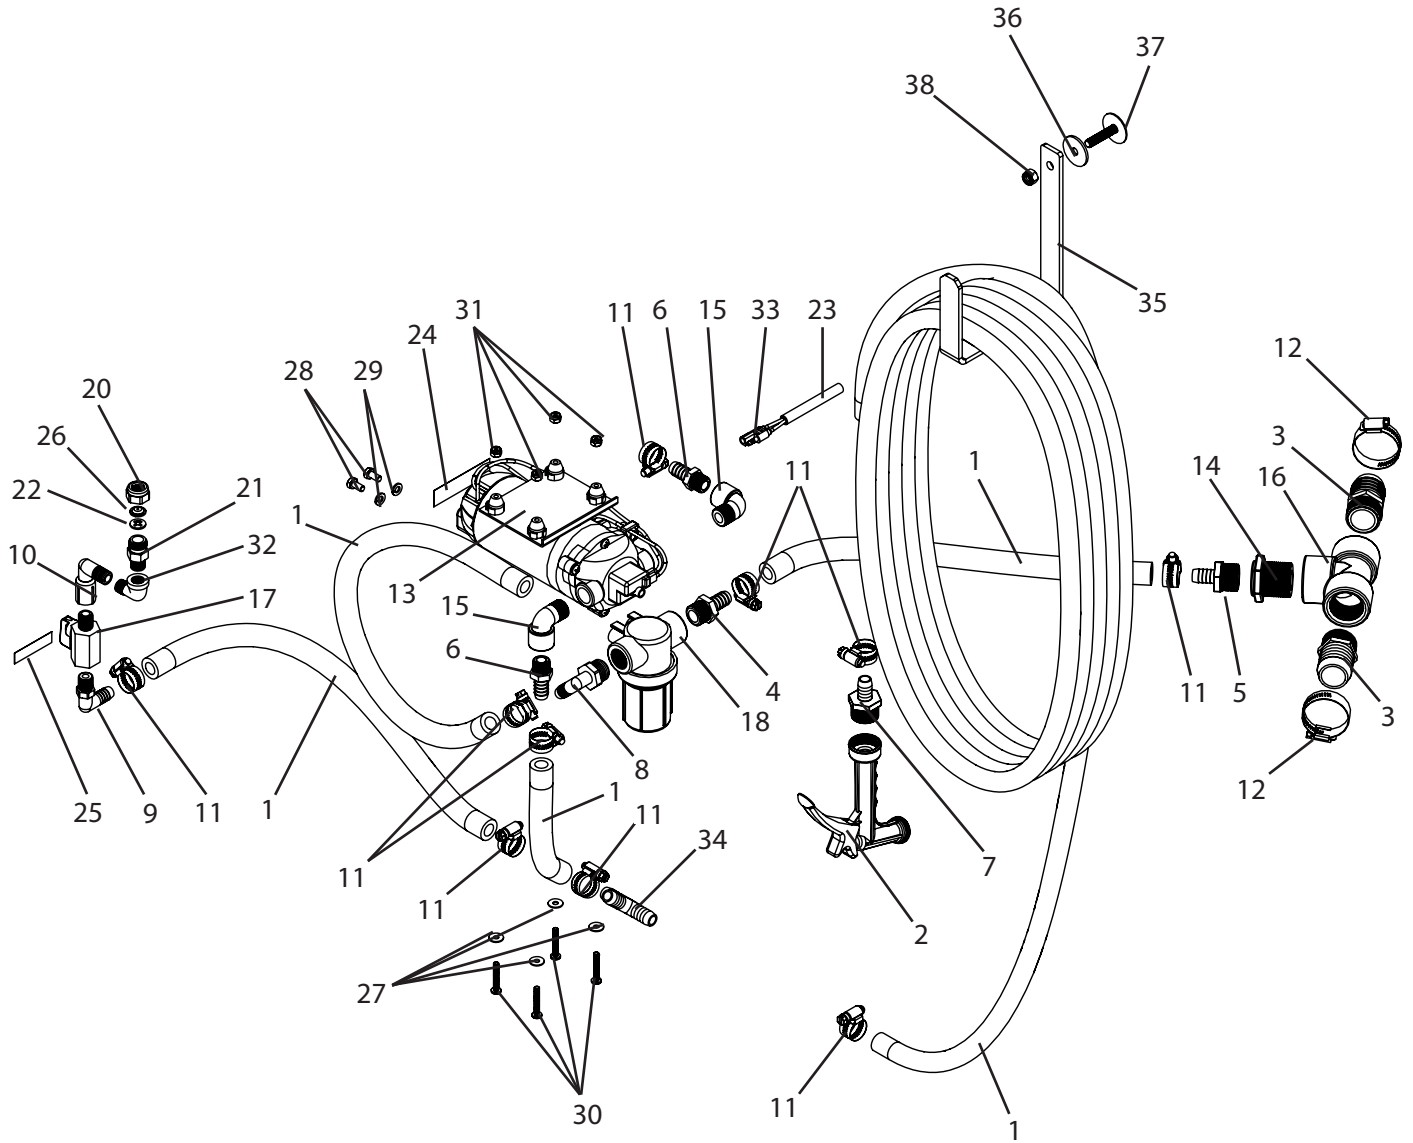

A311 Breakdown

Power wash subassembly

A311 Breakdown

Power wash subassembly

Ref#	Qty.	Part Number	Description
1	40 FT	1008	Hose, EPDM Rubber 1/2" 300 PSI
2	1	21010010	Nozzle, Garden Hose Pistol Grip Plastic
3	2	3A100114	Fitting, Hose 1" MPT x 1-1/4" HB
4	1	3A1212	Adapter, Hose 1/2" MPT x 1/2" HB
5	1	3A3412	Fitting, Hose 3/4" MPT x 1/2" HB
6	2	3A3812	Fitting, Hose 3/8" MPT x 1/2" HB
7	1	3D3412	Fitting, Garden Hose 3/4" MGHT x 1/2" HB Poly
8	1	3EL1212	Adapter, Hose 90° 1/2" MPT x 1/2" HB
9	1	3EL1412	Elbow, Hose 90° 1/4" MPT x 1/2" HB
10	1	3SE14	Elbow, Street 90° 1/4" Poly
11	10	6806052	Hose Clamp, 1/2" - 29/32" SS
12	2	6820052	Hose Clamp, 13/16" - 1-3/4" SS
13	1	8007-594-838 ***	Pump, 12V w/Switch & Fuse 2.1 GPM Vi-Santo
14	1	8RB134	Bushing, Reducer 1" MPT x 3/4" FPT Sch 80 Poly
15	2	8SE38	Elbow, Street 90° Poly 3/8" NPT Sch 80
16	1	8TT100	Tee, 1" FPT Sch 80 Poly
17	1	90FMB14	Valve, Ball 1/4" FPT x 1/4" MPT 300 PSI
18	1	AA122ML12PP50 ***	Strainer, Line 1/2" FPT 50 MS w/Mounting Holes
19	1	CP23173EPR	Gasket, Strainer AA122
20	1	CP8027-NYB	Cap, Nozzle Nylon TeeJet
21	1	CP8028-NYB	Body, Nozzle Male 1/4" MPT Nylon
22	1	DC56NY	Core, TeeJet Nylon Black
23	8 FT	DC784	Loom, Flex-Gard 3/8"
24	1	DE111	Decal, Rinse Pump
25	1	DE113	Decal, Jug Rinse Label
26	1	DVP6	Orifice Disc, Polymer Red
27	4	FW10S	Washer, Flat #10 SS
28	2	H6*12M	Bolt, Hex 6mm x 12mm 1.0 Pitch
29	2	LW14	Washer, Lock 1/4"
30	4	MR1024*114	Screw, Machine Rd Hd 10-24 x 1-1/4"
31	4	NNC1024S	Nut, Lock Nylon 10-24 SS
32	1	SE14BR	Elbow, Street 1/4" NPT Brass
33	1	SPT-WHE-96-16G	Harness, Wire 8 Ft 14G Extension
34	1	T12	Tee, 1/2" Hose Barbs Nylon
35	1	T513 *	Hose hanger, rinse system
36	1	RM1414 **	Washer, Buna N Rubber 1/4" x 1-1/4" x 1/16"
37	1	F1204 **	Foamer tank bolt, 5/16-18 x 1 1/2"
38	1	NNC516 **	Nut, Lock Nylon 5/16-18
39	1	T487 +	Power Wash, Hose Holder
40	1	CB38*34G5 +	Bolt, Carriage 3/8-16 x 3/4" Gr 5
41	1	FN38 +	Nut, Flange 3/8-16