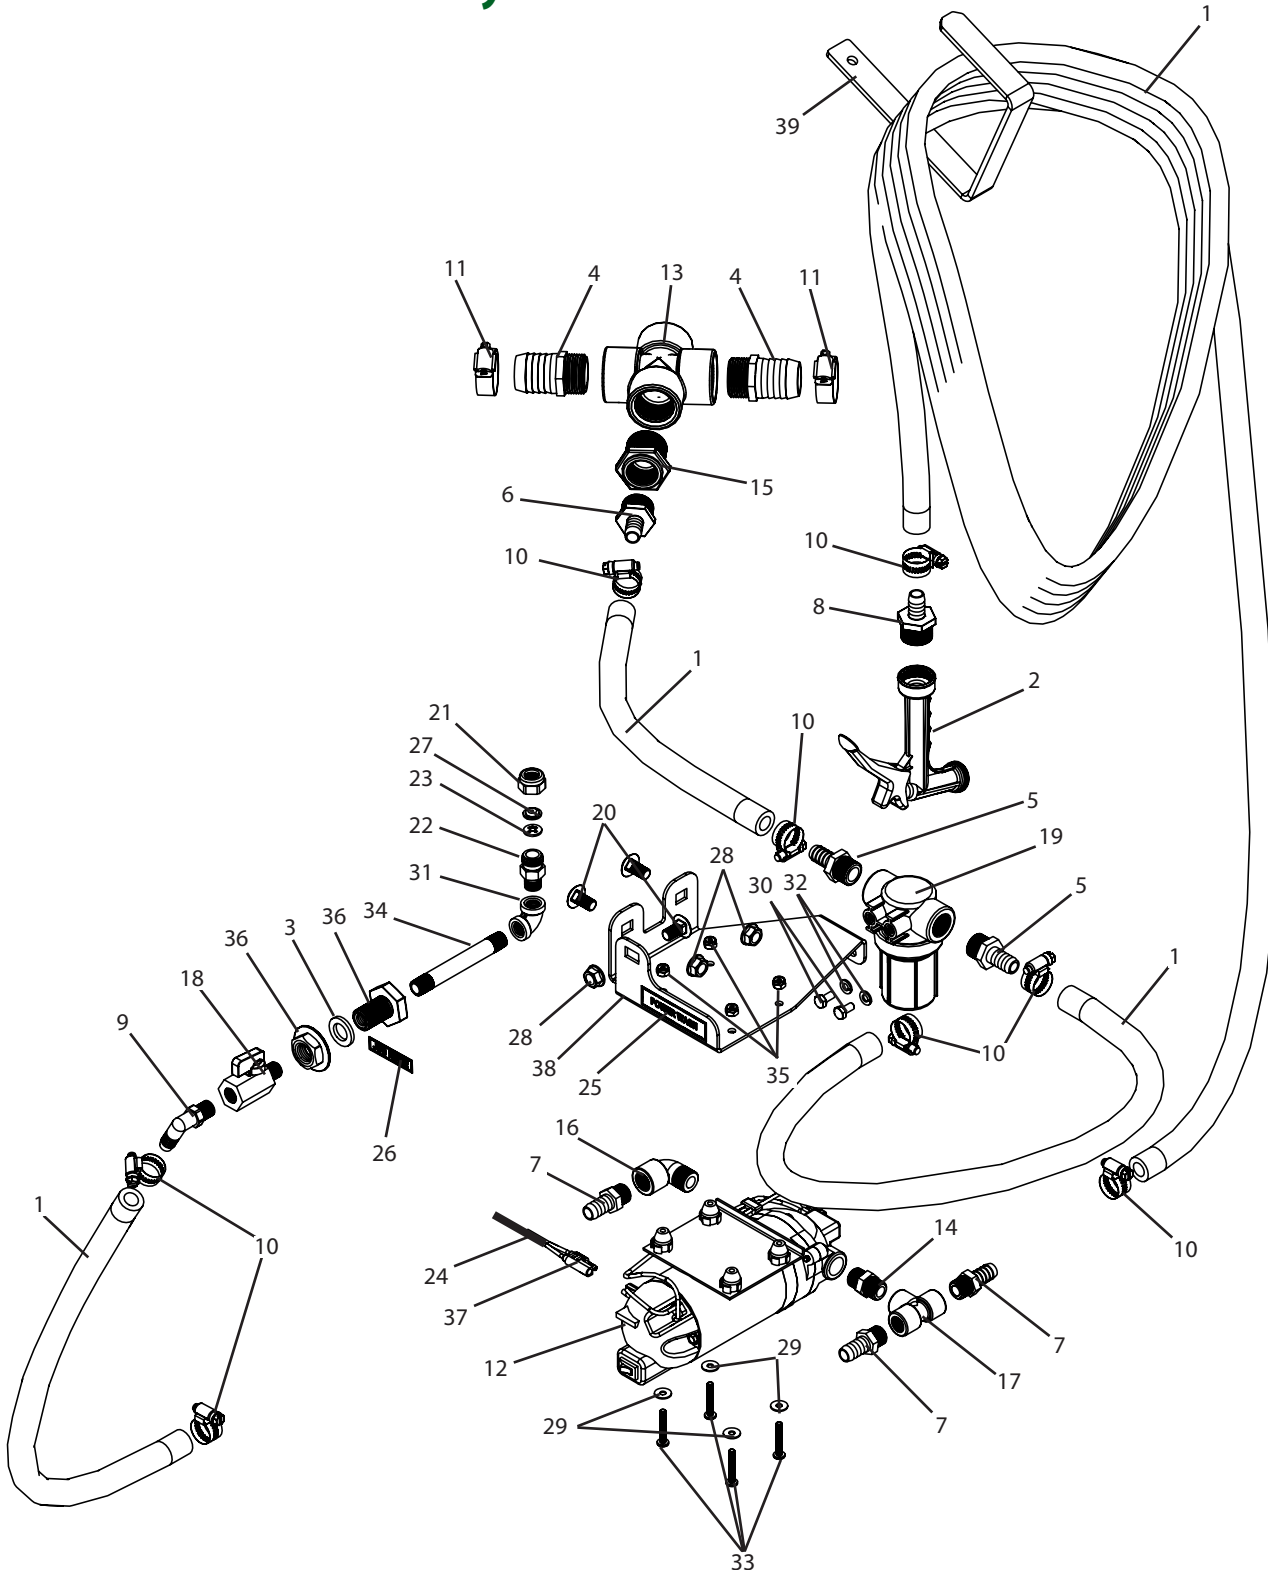

A311 Breakdown

Power wash subassembly

A311 Breakdown

Power wash subassembly

Ref#	Qty.	Part Number	Description
1	40 FT	1008	Hose, EPDM Rubber 1/2" 300 PSI
2	1	21010010	Nozzle, Garden Hose Pistol Grip Plastic
3	1	2101830	Garden hose washer, red rubber
4	2	3A100114	Fitting, Hose 1" MPT x 1-1/4" HB
5	2	3A1212	Adapter, Hose 1/2" MPT x 1/2" HB
6	1	3A3412	Fitting, Hose 3/4" MPT x 1/2" HB
7	3	3A3812	Fitting, Hose 3/8" MPT x 1/2" HB
8	1	3D3412	Fitting, Garden Hose 3/4" MGHT x 1/2" HB Poly
9	1	3EL1412	Elbow, Hose 90° 1/4" MPT x 1/2" HB
10	8	6806052	Hose Clamp, 1/2" - 29/32" SS
11	2	6820052	Hose Clamp, 3/4" - 1-3/4" SS
12	1	8007-594-838 *	Pump, 12V w/Switch & Fuse 2.1 GPM Vi-Santo
13	1	8CR100 *+	Cross, 1" FPT Sch 80 Poly
14	1	8M38	Nipple, 3/8" MPT x short, sch 80 poly
15	1	8RB134	Bushing, Reducer 1" MPT x 3/4" FPT Sch 80 Poly
16	1	8SE38	Elbow, Street 90° Poly 3/8" NPT Sch 80
17	1	8TT38	Tee, 3/8" FPT Sch 80 Poly
18	1	90FMB14	Valve, Ball 1/4" FPT x 1/4" MPT 300 PSI
19	1	AA122ML12PP50 *	Strainer, Line 1/2" FPT 50 MS w/Mounting Holes
20	3	CB38*34G5	Bolt, Carriage 3/8-16 x 3/4" Gr 5
21	1	CP8027-NYB	Cap, Nozzle Nylon TeeJet
22	1	CP8028-NYB	Body, Nozzle Male 1/4" MPT Nylon
23	1	DC56NY	Core, TeeJet Nylon Black
24	8 FT	DC784	Loom, Flex-Gard 3/8"
25	1	DE111	Decal, Rinse Pump
26	1	DE113	Decal, Jug Rinse Label
27	1	DVP6	Orifice Disc, Polymer Red
28	3	FN38	Nut, Flange 3/8-16
29	4	FW10S	Washer, Flat #10 SS
30	2	H6*12M	Bolt, Hex 6mm x 12mm 1.0 Pitch
31	1	L14S	Elbow, 90° 1/4" NPT SS
32	2	LW14	Washer, Lock 1/4"
33	4	MR1024*114	Screw, Machine Rd Hd 10-24 x 1-1/4"
34	1	N14X4S	Nipple, 304 SS Pipe 1/4" MPT x 4"
35	4	NNC1024S	Nut, Lock Nylon 10-24 SS
36	1	SKU28315	Fitting, Bulkhead Brass 1/4" NPT Female to Male

* Additional Parts breakdowns available.

** Use on 750, 1000, gallon trailers.

*** Remove with 3PTs or 200, 300, 400 gallon trailers.

+ Use on 200, 300, and 400 gallon trailers.

*+ Replace with 8TT100 when not used with foam injector.