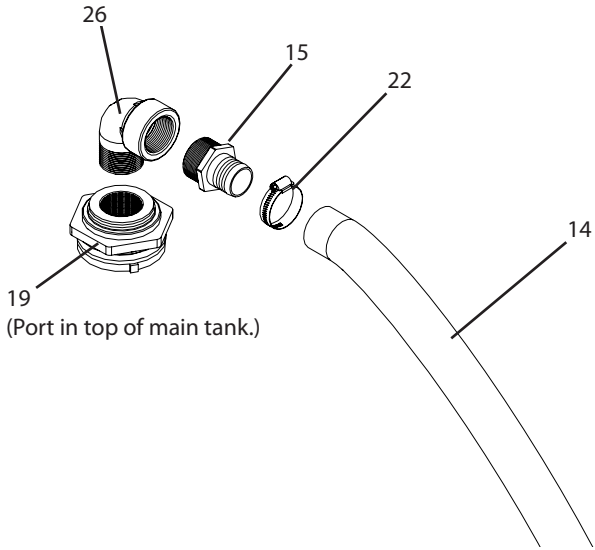

A322 Breakdown

A322 Breakdown

Ref#	Qty.	Part Number	Description
1	3	010005	Connector, Fork T5 QC
2	3	010006	Fork, Retaining T6
3	4.5 FT	1008	Hose, EPDM Rubber 1/2" 300 PSI
4	6.75 FT	10104	Hose, EPDM Rubber 1-1/4" 150 PSI
5	1	1091532	Adapter, Hose T5 Male QC to 1-1/4" HB
6	1	1191513	Elbow, T5 Male QC x 1/2" HB
7	1	1192638	Adapter, 45 degree, Hose 1-1/2" HB to T6 Female QC
8	1	125STD	Valve, Ball Bolted 1-1/4" Std Port
9	1	139055	Tee, T5 QC 1-1/4" STDX Full Port M6 Screws
10	4	2101830	Garden hose washer, red rubber
11	1	249065	Adapter, T6F to 1 1/4" MPT
12	1	259156	Reducer, T5M to T6M
13	1	259166	Adapter, T6M to T6M QC
14	8.25 FT	3112	Hose, Suction EPDM Blend 1-1/2" 60 PSI
15	1	3A112	Adapter, Hose 1-1/2" MPT x 1-1/2" HB
16	1	3A114	Fitting, Hose 1-1/4" MPT x 1-1/4" HB
17	1	42321	Tank, 5 Gal Total Drain
18	1	453M01 *	Eductor, mixing valve, 8mm nozzle (453M01.001)
19	1	60124	Fitting, Bulkhead 1-1/2" FPT Dbl Tap (Requires a 3" Hole)
20	12	6806052	Hose Clamp, 1/2" - 29/32" SS
21	2	6820052	Hose Clamp, 3/4" - 1-3/4" SS
22	2	6824052	Hose Clamp, 1" - 2" SS
23	2	8120-NYB-540TD	Nozzle body, hose shank, double, 1/2", poly, 125psi
24	2	8121-NYB-540TD	Nozzle body, hose shank, elbow, 1/2", poly, 125psi
25	2	8M114	Nipple, 1-1/4" MPT x Close Sch 80 Poly
26	1	8SE112	Elbow, Street 90° 1-1/2" NPT Sch 80 Poly
27	1	8TT114	Tee, Poly 1-1/4" FPT Sch 80
28	1	9408	Valve, Ball 1/2" Hose Barbs
29	6	CB38*34G5	Bolt, Carriage 3/8-16 x 3/4" Gr 5
30	4	CP1325	Cap, TeeJet Nozzle Brass
31	1	DE115	Decal, Read Owners Manual
32	1	DE139	Decal, Eduction Valve
33	1	DE154	Decal, Eduction valve label
34	6	FN38	Nut, Flange 3/8-16
35	3	G11023	O-Ring, T6 QC
36	3	G11063	O-Ring, EDPM T5 Quick Connect
37	6	H5C12*114	Bolt, Hex 1/2-13 x 1-1/4" Gr 5
38	6	H5C516*12	Bolt, Hex 5/16-18 x 1/2" Gr 5
39	1	K320PLOBBA	Pin, Pull w/T-Handle 1/2" w/Lock-Out (No barrel)
40	6	LW516	Washer, Lock 5/16"
41	6	NYW12	Washer, Nylon 0.516" x 1-1/4" x 1/16"
42	6	SNC12	Nut, Lock Steel 1/2-13
43	1	T1006	Eduction tank link, with pull pin
44	1	T1007	Eduction, Frame mount