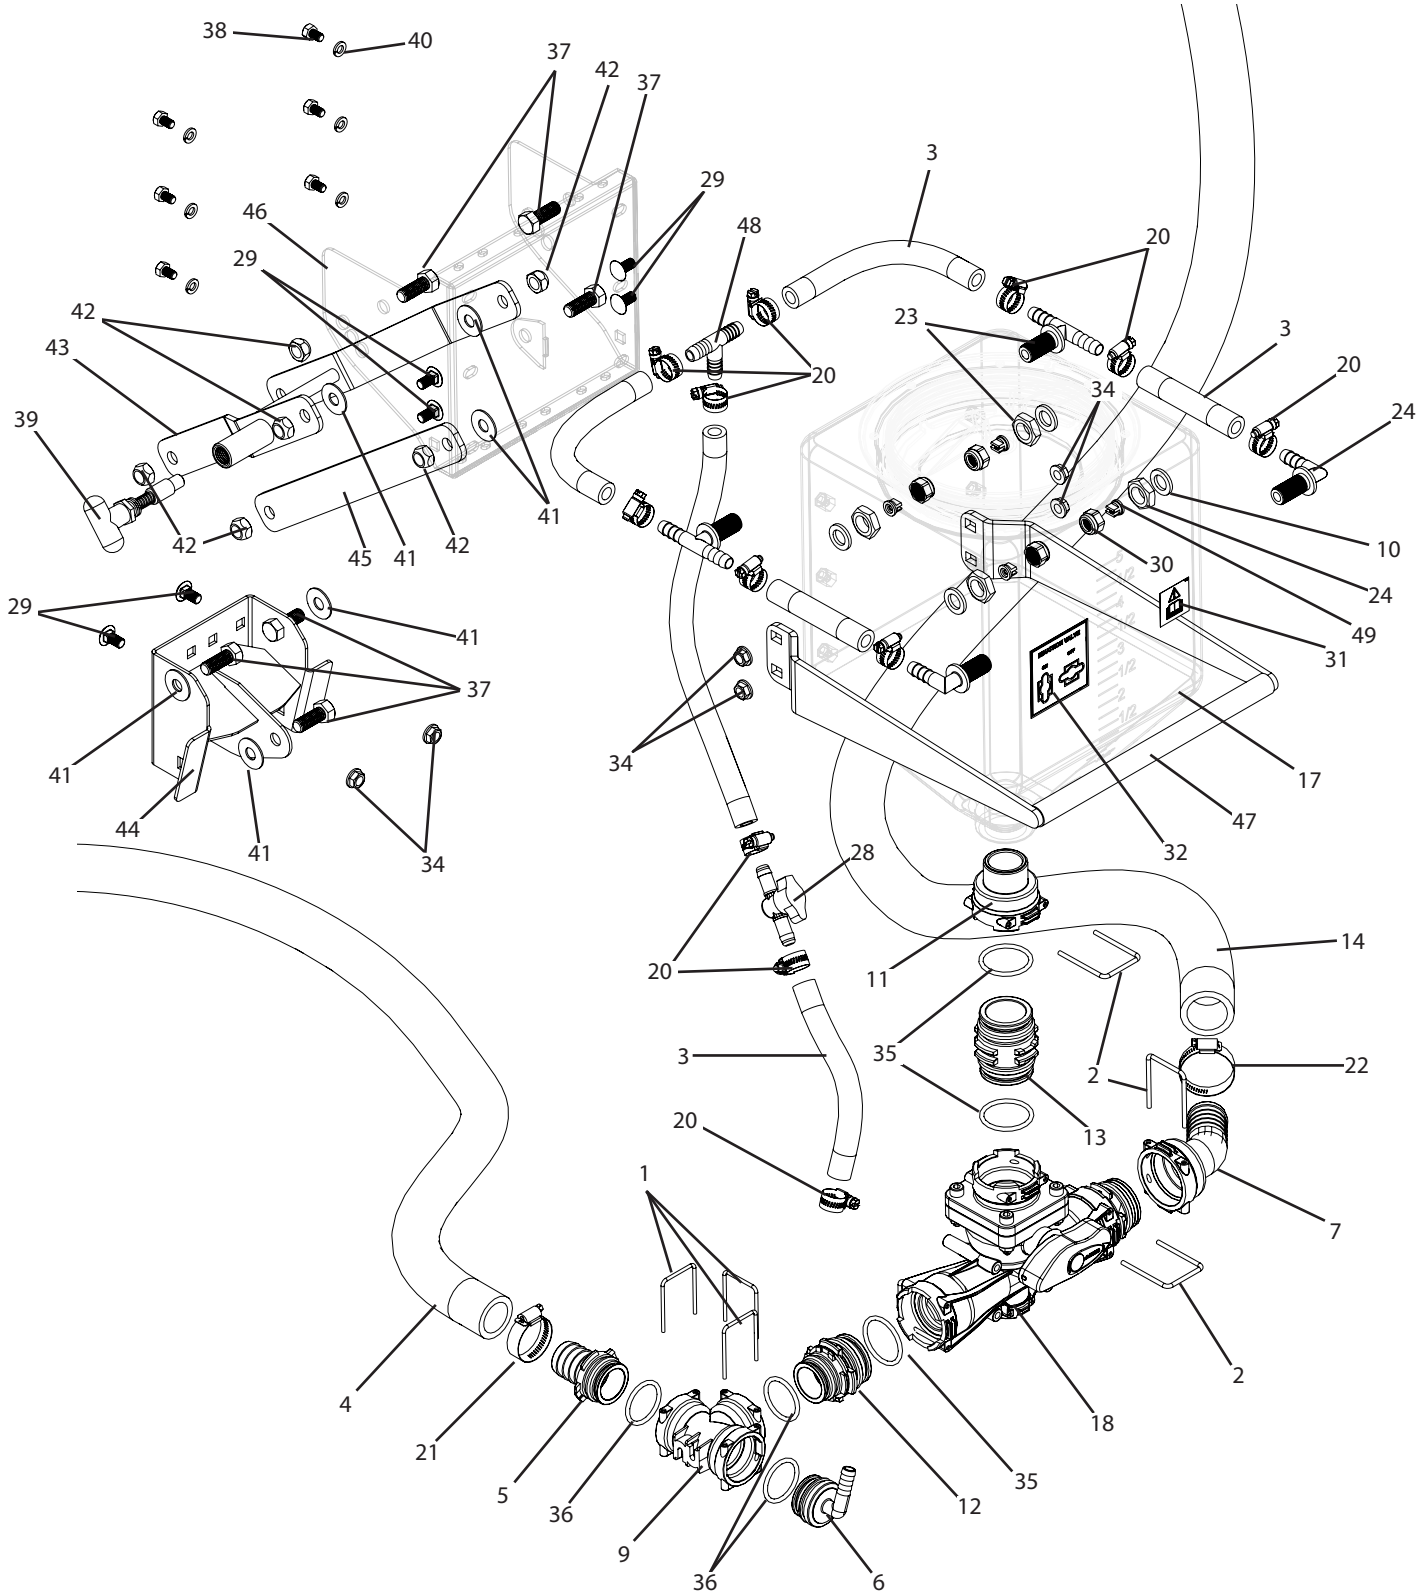

A322 Breakdown

Chemical Education System