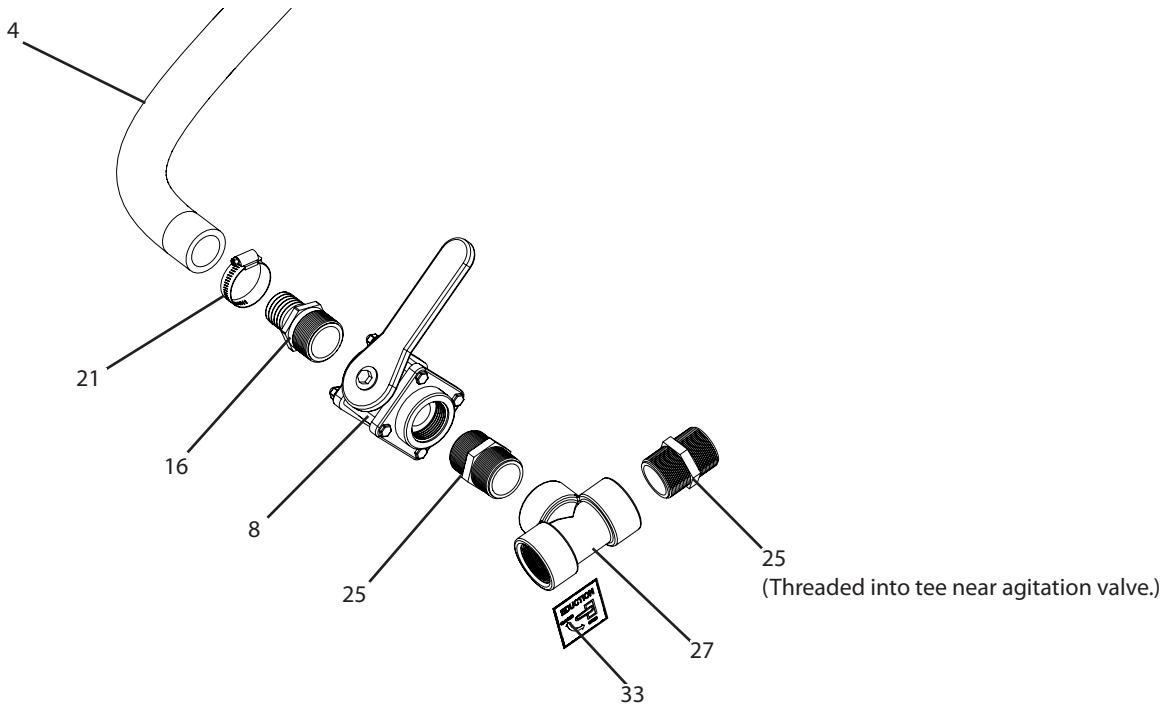

A322 Breakdown

A322 Breakdown

Ref#	Qty.	Part Number	Description
1	3	010005	Connector, Fork T5 QC
2	3	010006	Fork, Retaining T6
3	4.5 FT	1008	Hose, EPDM Rubber 1/2" 300 PSI
4	6.75 FT	10104	Hose, EPDM Rubber 1-1/4" 150 PSI
5	1	1091532	Adapter, Hose T5 Male QC to 1-1/4" HB
6	1	1191513	Elbow, T5 Male QC x 1/2" HB
7	1	1192638	Adapter, 45 degree, Hose 1-1/2" HB to T6 Female QC
8	1	125STD	Valve, Ball Bolted 1-1/4" Std Port
9	1	139055	Tee, T5 QC 1-1/4" STDX Full Port M6 Screws
10	4	2101830	Garden hose washer, red rubber
11	1	249065	Adapter, T6F to 1 1/4" MPT
12	1	259156	Reducer, T5M to T6M
13	1	259166	Adapter, T6M to T6M QC
14	8.25 FT	3112	Hose, Suction EPDM Blend 1-1/2" 60 PSI
15	1	3A112	Adapter, Hose 1-1/2" MPT x 1-1/2" HB
16	1	3A114	Fitting, Hose 1-1/4" MPT x 1-1/4" HB
17	1	42321	Tank, 5 Gal Total Drain
18	1	453M01 *	Eductor, mixing valve, 8mm nozzle (453M01.001)
19	1	60124	Fitting, Bulkhead 1-1/2" FPT Dbl Tap (Requires a 3" Hole)
20	12	6806052	Hose Clamp, 1/2" - 29/32" SS
21	2	6820052	Hose Clamp, 3/4" - 1-3/4" SS
22	2	6824052	Hose Clamp, 1" - 2" SS
23	2	8120-NYB-540TD	Nozzle body, hose shank, double, 1/2", poly, 125psi
24	2	8121-NYB-540TD	Nozzle body, hose shank, elbow, 1/2", poly, 125psi
25	2	8M114	Nipple, 1-1/4" MPT x Close Sch 80 Poly
26	1	8SE112	Elbow, Street 90° 1-1/2" NPT Sch 80 Poly
27	1	8TT114	Tee, Poly 1-1/4" FPT Sch 80
28	1	9408	Valve, Ball 1/2" Hose Barbs
29	6	CB38*34G5	Bolt, Carriage 3/8-16 x 3/4" Gr 5
30	4	CP1325	Cap, TeeJet Nozzle Brass
31	1	DE115	Decal, Read Owners Manual
32	1	DE139	Decal, Eduction Valve
33	1	DE154	Decal, Eduction valve label
34	6	FN38	Nut, Flange 3/8-16
35	3	G11023	O-Ring, T6 QC
36	3	G11063	O-Ring, EDPM T5 Quick Connect
37	6	H5C12*114	Bolt, Hex 1/2-13 x 1-1/4" Gr 5
38	6	H5C516*12	Bolt, Hex 5/16-18 x 1/2" Gr 5
39	1	K320PLOBBA	Pin, Pull w/T-Handle 1/2" w/Lock-Out (No barrel)
40	6	LW516	Washer, Lock 5/16"
41	6	NYW12	Washer, Nylon 0.516" x 1-1/4" x 1/16"
42	6	SNC12	Nut, Lock Steel 1/2-13
43	1	T1006	Eduction tank link, with pull pin
44	1	T1007	Eduction, Frame mount