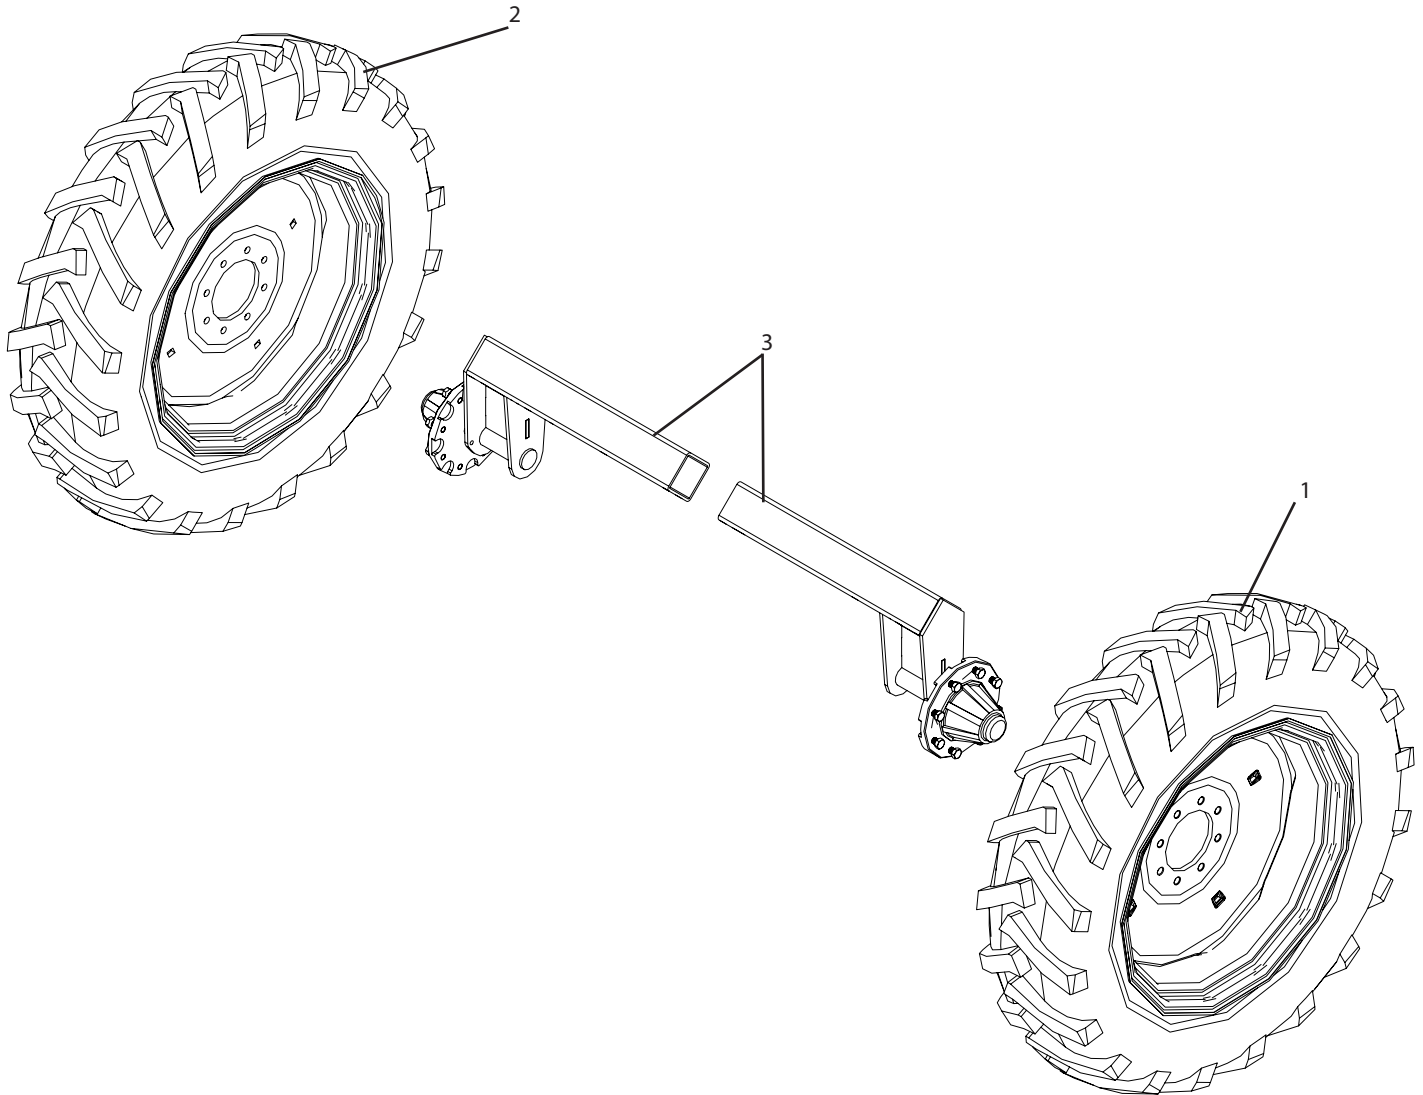

## AXS530-28 Breakdown

Single axle, 12.4" x 28" tires, 63" - 72" tire centers

| Ref# | Qty. | Part Number | Description                                         |
|------|------|-------------|-----------------------------------------------------|
| 1    | 1    | T221L *     | Wheel & tire assembly, left, 12.4" x 28"            |
| 2    | 1    | T221R *     | Wheel & tire assembly, right, 12.4" x 28"           |
| 3    | 2    | T1214 *     | Axle weldment, 5500 lbs, 2in shaft, 8in bolt circle |

\*Component parts breakdowns are available for the indicated components.