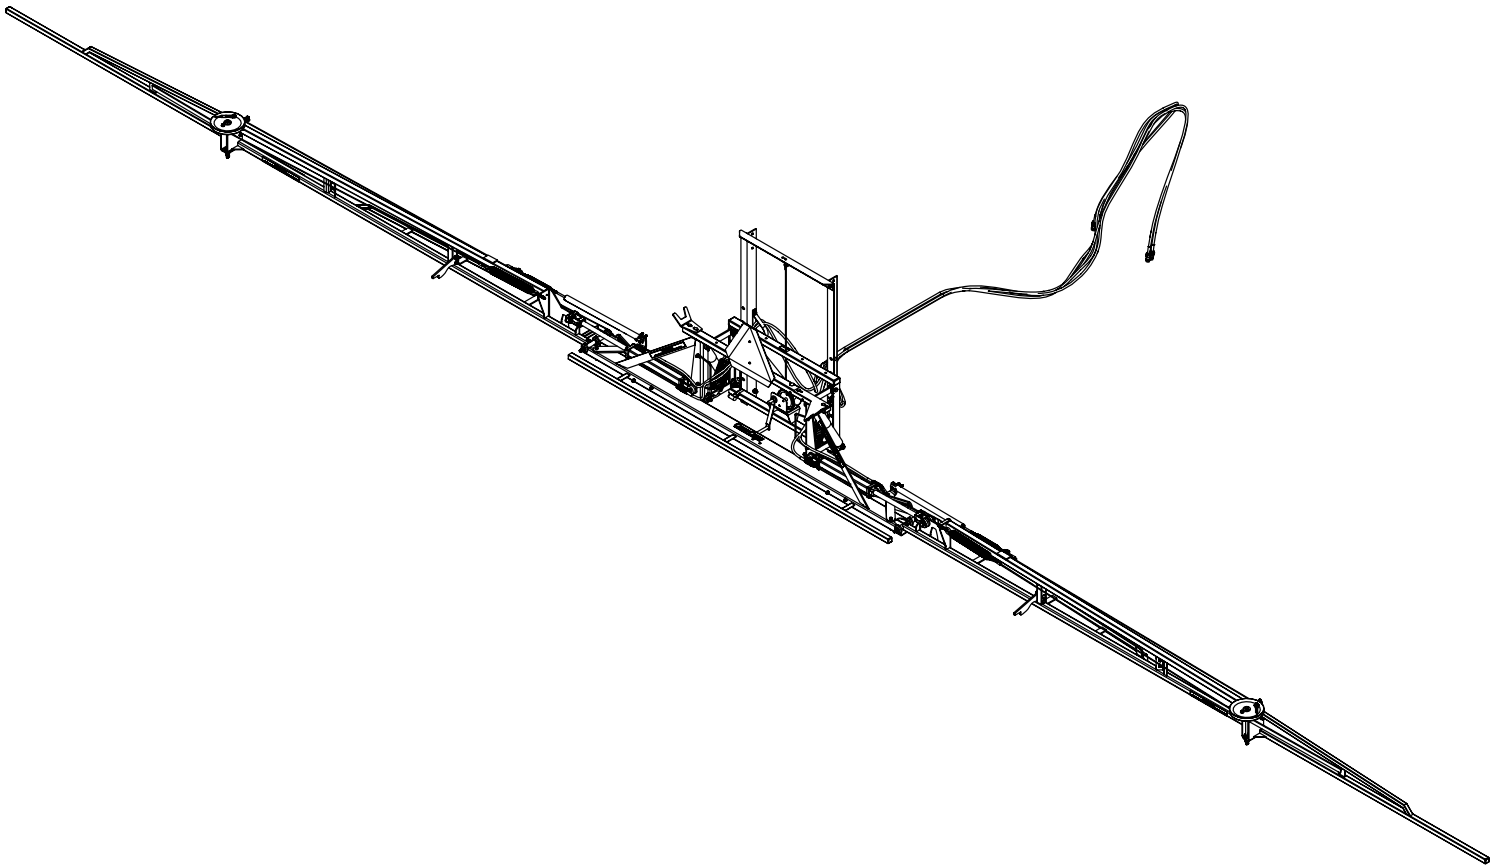

BF40H-N Breakdown

40ft hydraulic fold boom, narrow mount

BF40H-N Breakdown

Ref #	Qty.	Part Number	Description
1	1	BF40H *	40ft X-fold hydraulic boom
2	2	**HH1414-2	14' Hose OAL, 1/4" W/HY04-08MP & HY04-06MP Ends
	2	*HH1417.5-2	17.5' Hose OAL, 1/4" W/HY04-08MP & HY04-06MP Ends
3	2	**HH1415-2	15' Hose OAL, 1/4" w/ HY04-08MP & HY04-06MP ends
	2	*HH1418.5-2	18.5' Hose OAL, 1/4" W/HY04-08MP & HY04-06MP Ends

* For 300 gallon trailers

** For 110-300 gallon trailers