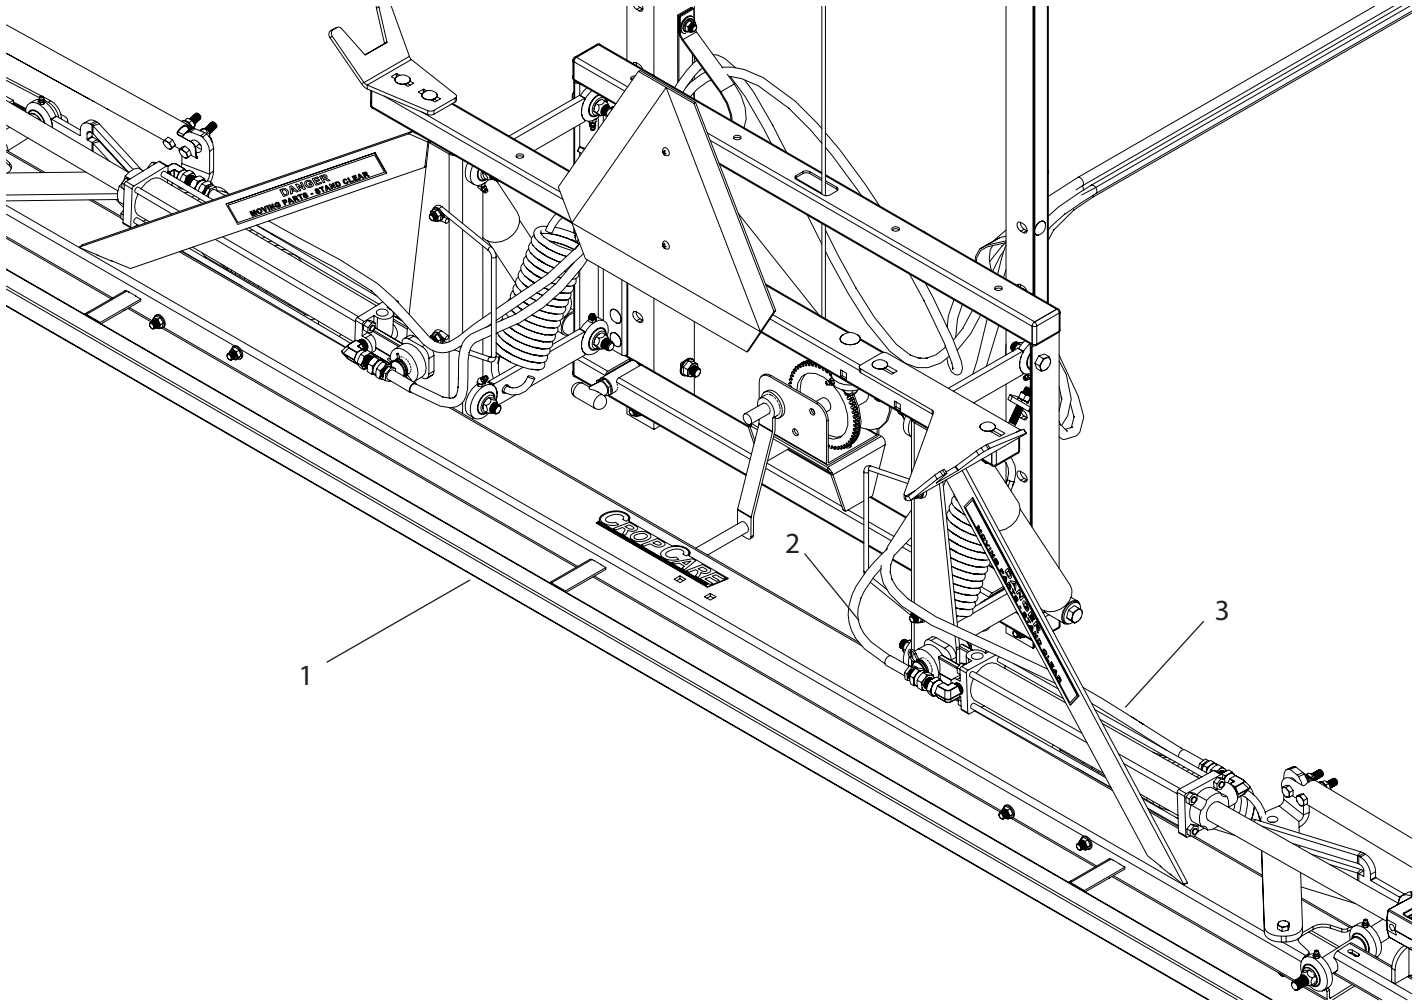

BF40H-N Breakdown

40ft hydraulic fold boom, narrow mount

BF40H-N Breakdown

Ref #	Qty.	Part Number	Description
1	1	BF40H *	40ft X-fold hydraulic boom
2	2	**HH1414-2	14' Hose OAL, 1/4" W/HY04-08MP & HY04-06MP Ends
	2	*HH1417.5-2	17.5' Hose OAL, 1/4" W/HY04-08MP & HY04-06MP Ends
3	2	**HH1415-2	15' Hose OAL, 1/4" w/ HY04-08MP & HY04-06MP ends
	2	*HH1418.5-2	18.5' Hose OAL, 1/4" W/HY04-08MP & HY04-06MP Ends

* For 300 gallon trailers

** For 110-300 gallon trailers