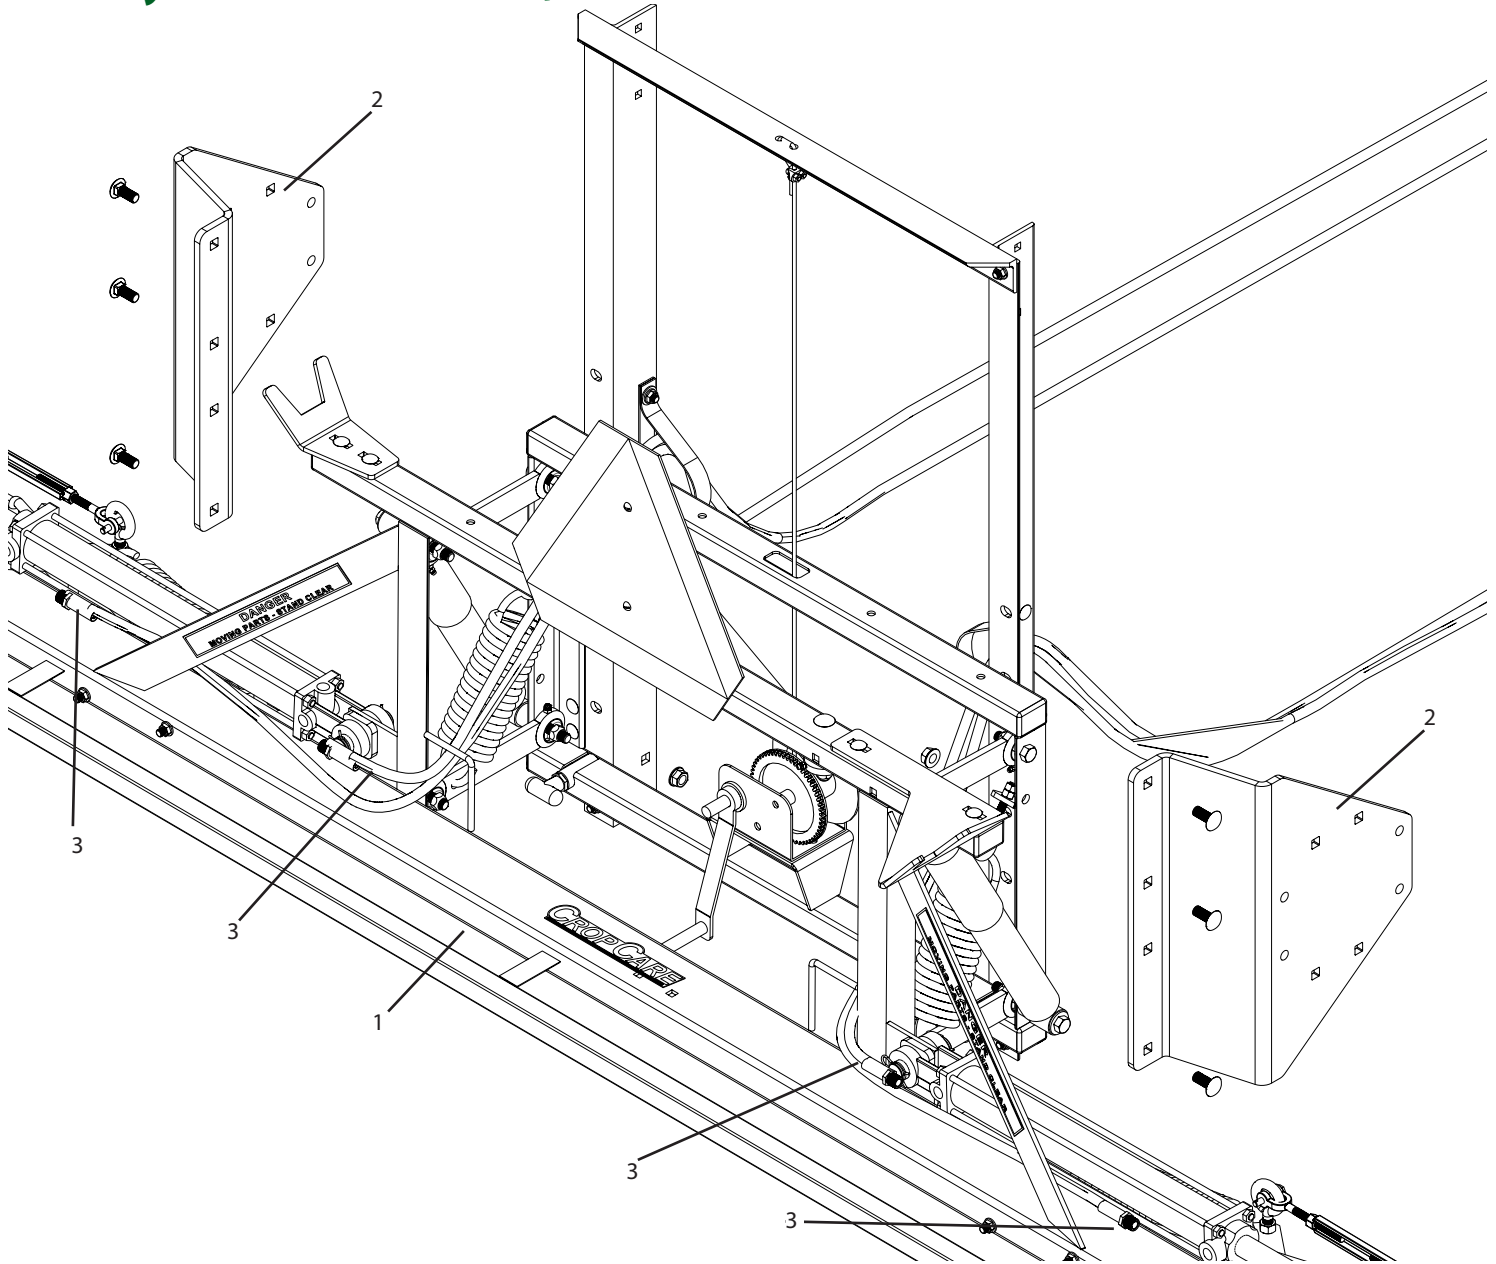

BF40H-W Breakdown

40ft hydraulic fold boom, wide mount

Ref#	Qty.	Part Number	Description
1	1	BF40H *	40' Hydraulic Fold Boom
2	2	T843	Narrow boom mount plate for TR520 & TR760
3	4	HH1424-2	24' Hose OAL, 1/4" with HY04-08MP & HY04-06MP ends

*Component parts breakdowns are available for the indicated components.