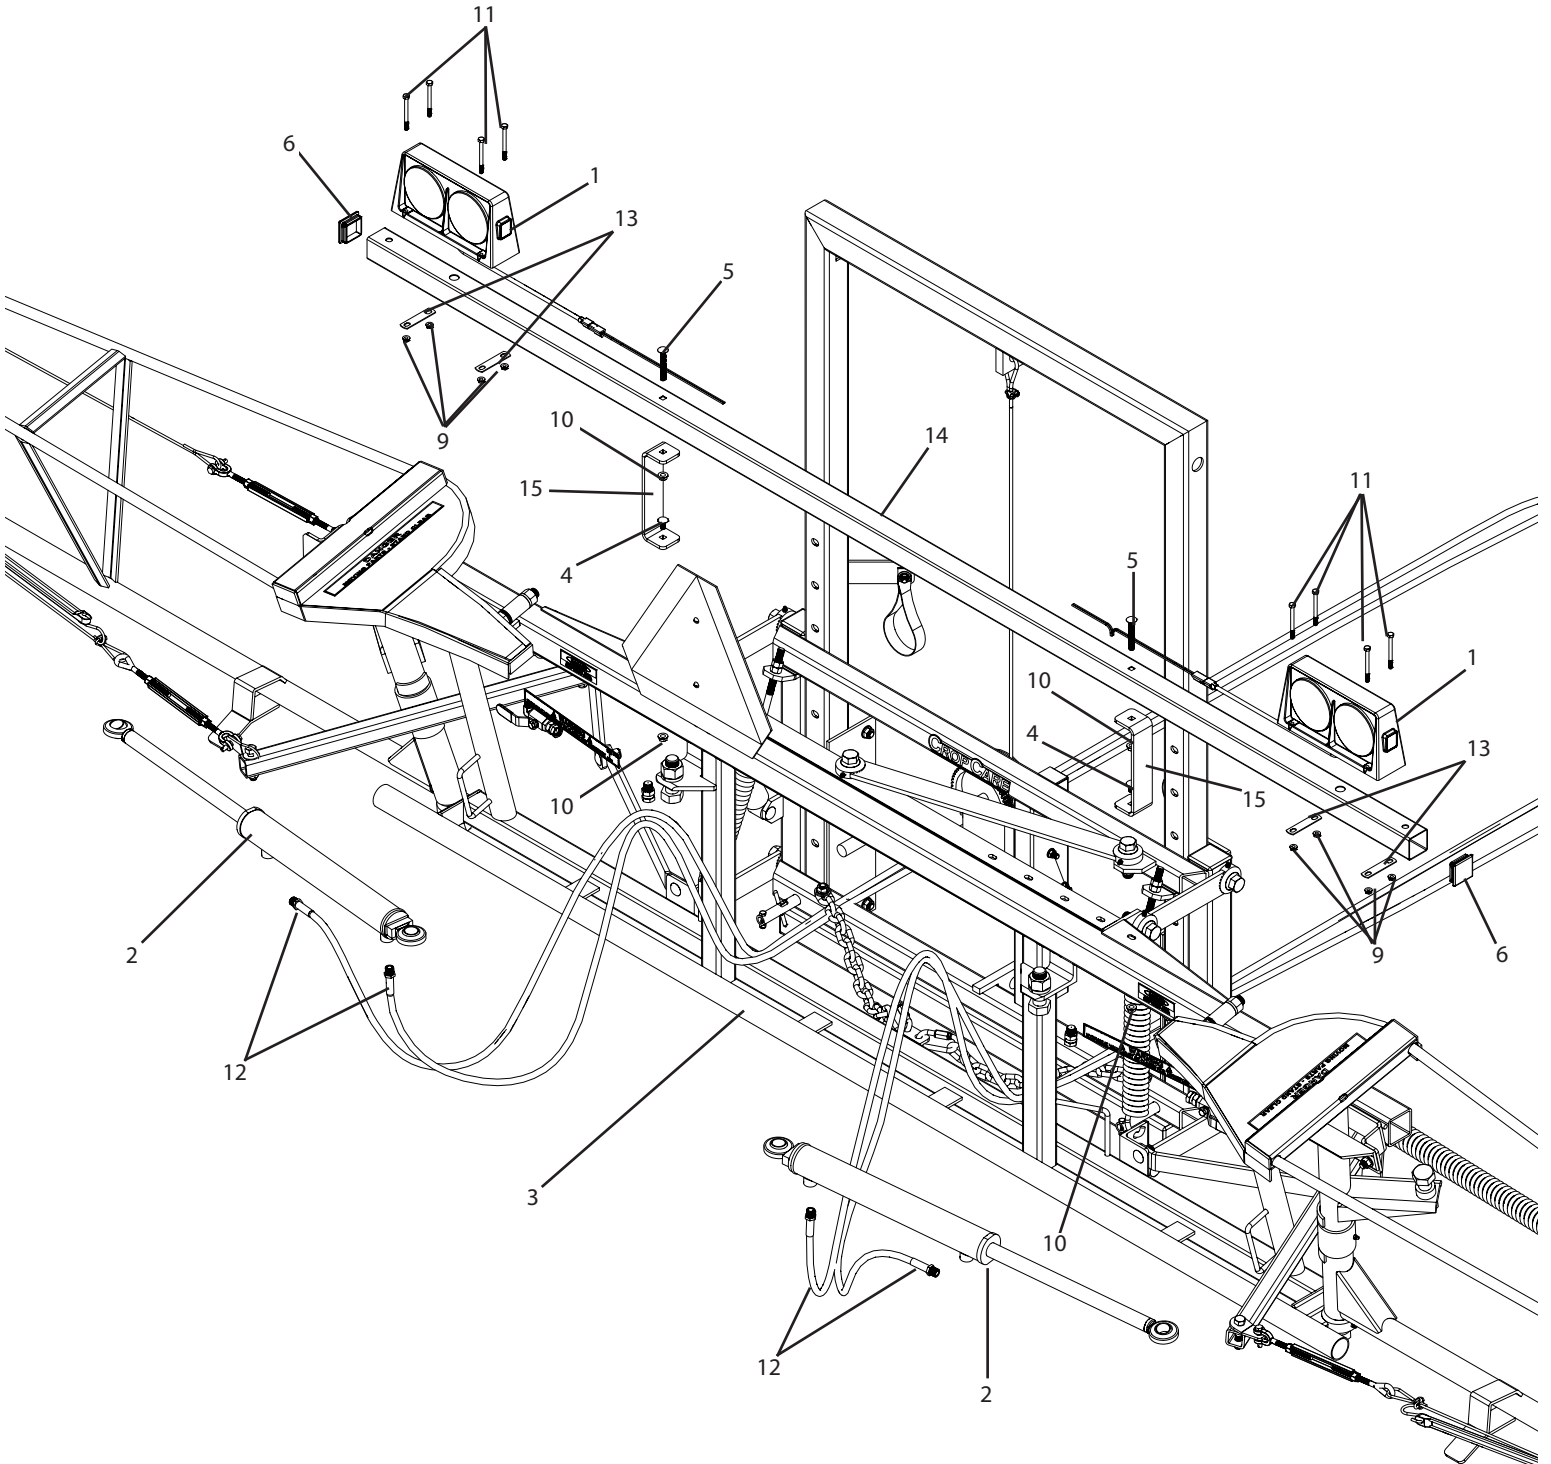

BF60H-W Breakdown

60ft hydraulic fold boom, wide mount

BF60H-W Breakdown

60ft hydraulic fold boom, wide mount

Ref#	Qty.	Part Number	Description
1	1	002770	Kit, Light LED Safety Wesbar
2	2	20WC14-112	Cylinder, Hyd Welded 2" Bore x14" Stroke 1" Ball Joint Ends
3	1	BF60H *	Boom, 60' Hydraulic Fold
4	2	CB38*1G5	Bolt, Carriage 3/8-16 x 1" Gr 5
5	2	CB38*234G5	Bolt, Carriage 3/8-16 x 2-3/4" Gr 5
6	2	CC5515	Plug, Poly Square 2" x 10-14 Ga Black
7	4	DC75036	Terminal, Female 16-14 Ga Weather-Pack
8	26 FT	DC784	Loom, Flex-Gard 3/8"
9	8	FN14	Nut, Flange 1/4-20
10	4	FN38	Nut, Flange 3/8-16
11	8	H5C14*3	Bolt, Hex 1/4-20 x 3" Gr 5
12	4	HH1417.5-2 +	17.5' Hose OAL, 1/4" W/HY04-08MP & HY04-06MP Ends
	4	HH1424-2 ++	24' Hose OAL, 1/4" with HY04-08MP & HY04-06MP ends
	4	HH1427-2 +++	27' Hose OAL, 1/4" W/HY04-08MP & HY04-06MP Ends
13	4	N222323	Plate, U-Bolt 5/16" x 2"
14	1	T509	Safety lights mounting tube, BF45H & BF60H
15	2	T509A	Leg, for light bar

* Component parts breakdowns are available for the indicated components.

+ For 3pt sprayers

++ For 500-750 gallon trailers

+++ For 1000 gallon trailers