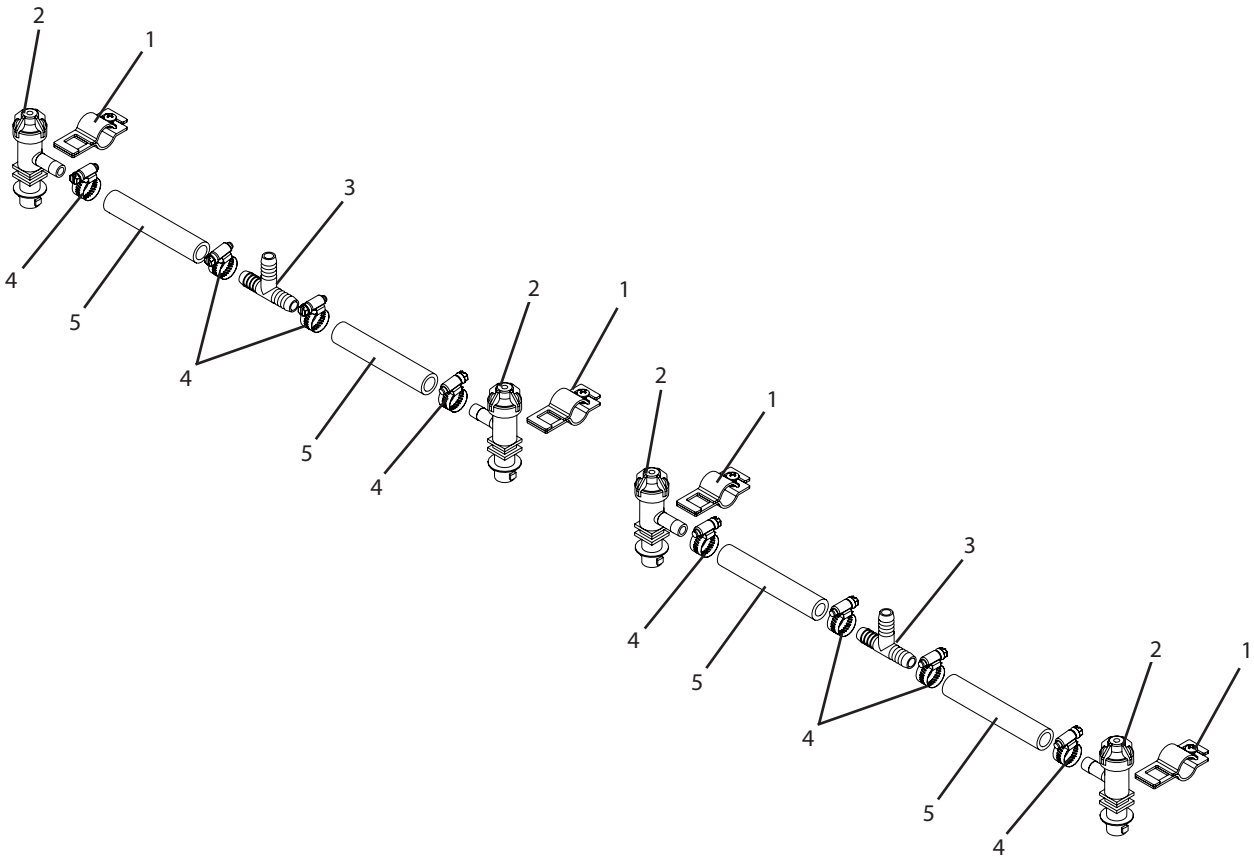

BP10S Breakdown

Plumbing kit, (4) QJ300 nozzle

Ref#	Qty.	Part Number	Description
1	4	QJ11112	Clamp, Nozzle Body 1/2" Pipe
2	5	22251311500NYB	Body, Nozzle Elbow 1/2" QJ300
3	2	T12	Tee, 1/2" Hose Barbs Nylon
4	10	6806052	Hose Clamp, 1/2" - 29/32" SS
5	3 FT	1008	Hose, EPDM Rubber 1/2" 300 PSI