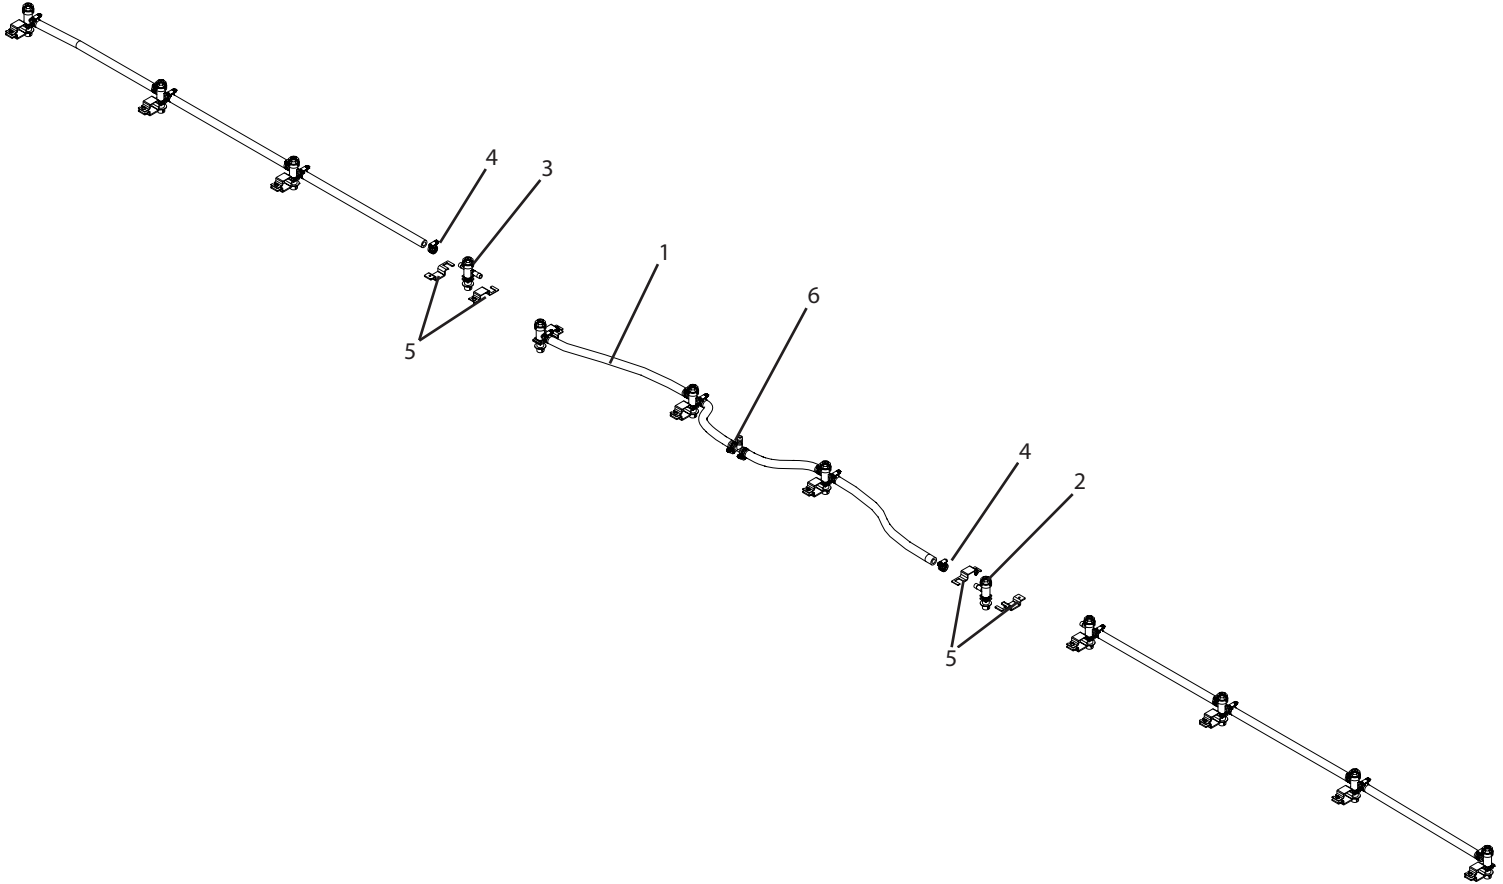

## BP20M Breakdown

### Boom plumbing, (12) QJ300 nozzle

Ref#	Qty.	Part Number	Description
1	18 FT	1008	Hose, EPDM Rubber 1/2" 300 PSI
2	4	22251311500NYB *	Body, Nozzle Elbow 1/2" QJ300
3	8	22252312500NYB *	Body, Nozzle Tee 1/2" QJ300
4	20	6806052	Hose Clamp, 1/2" - 29/32" SS
5	12	QJ1115Q114	Clamp, Nozzle Body 1-1/4" Sq Tube Steel
6	1	T12	Tee, 1/2" Hose Barbs Nylon

\*Component parts breakdowns are available for the indicated components.