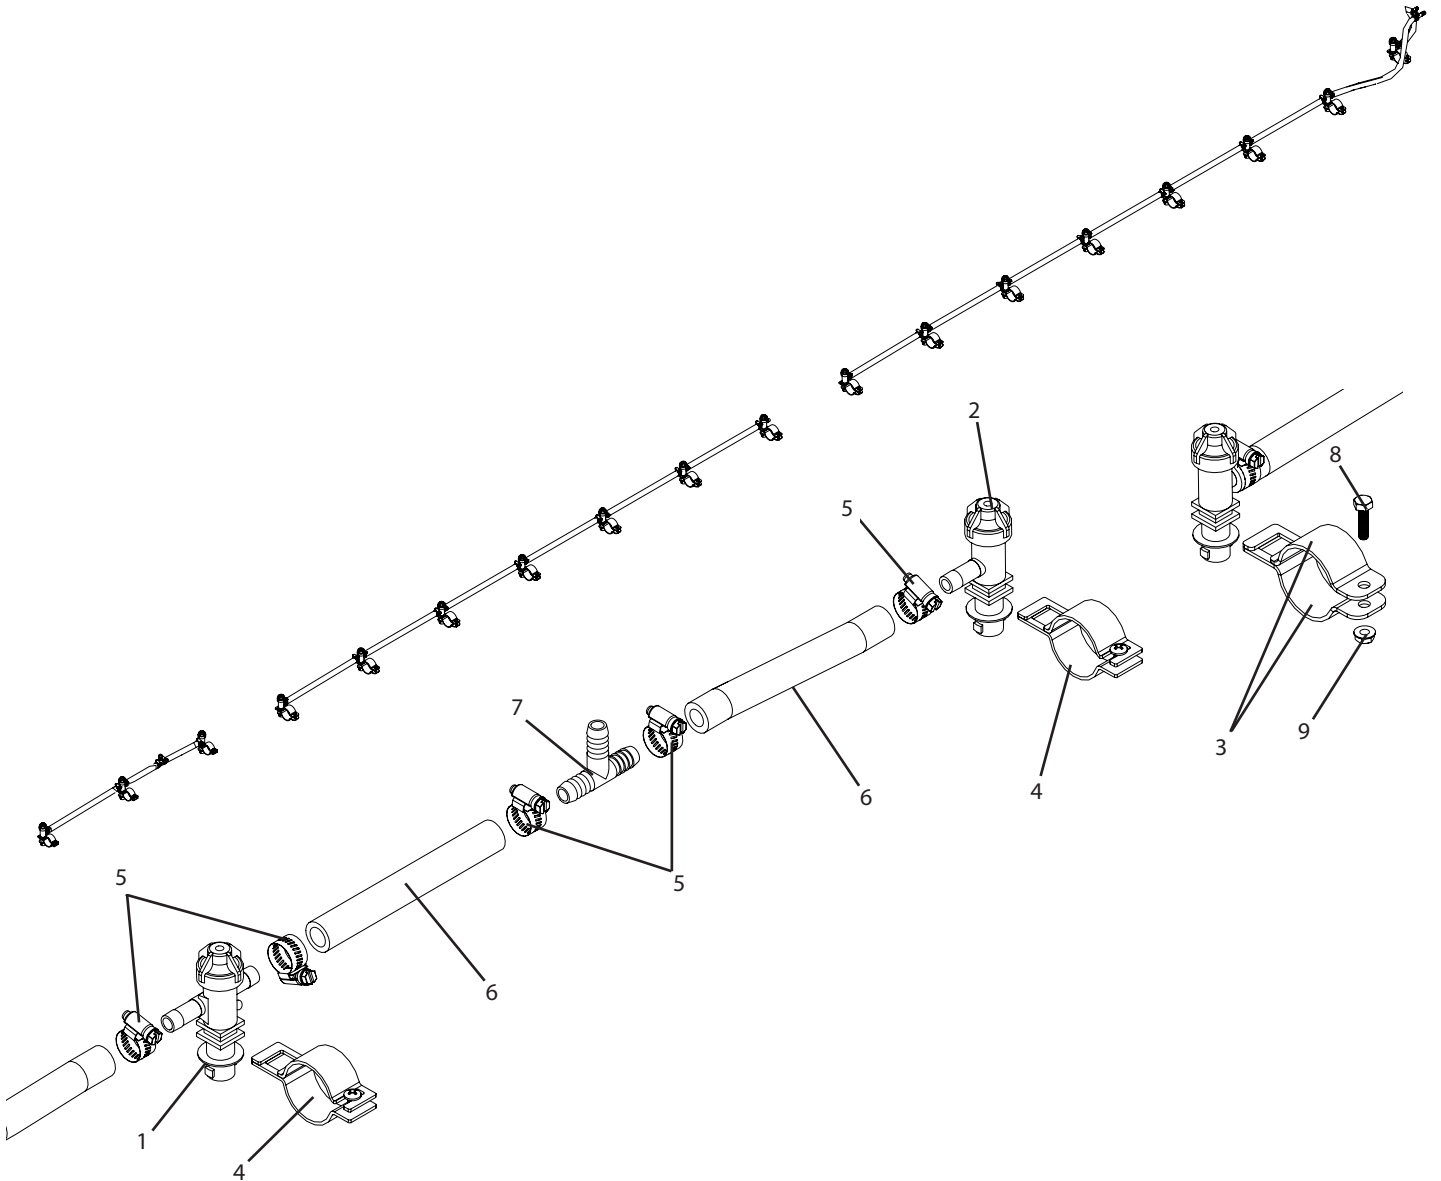

HFP25-18 Breakdown

Boom plumbing, QJ300 nozzle, 18" spacing

Ref#	Qty.	Part Number	Description
1	14	22252312500NYB	Body, Nozzle Tee 1/2" QJ300
2	7	22251311500NYB	Body, Nozzle Elbow 1/2" QJ300
3	30	QJNH112	Clamp, Half Only QJ Nozzle For 1-1/2" Pipe SS
4	3	QJ111114	Clamp, Nozzle Body 1-1/4" Pipe
5	37	6806052	Hose Clamp, 1/2" - 29/32" SS
6	30 FT	1008	Hose, EPDM Rubber 1/2" 300 PSI
7	2	T12	Tee, 1/2" Hose Barbs Nylon
8	15	H14*1S	Bolt, Hex 1/4-20 x 1" SS
9	15	FN14S	Nut, Flange 1/4-20 SS