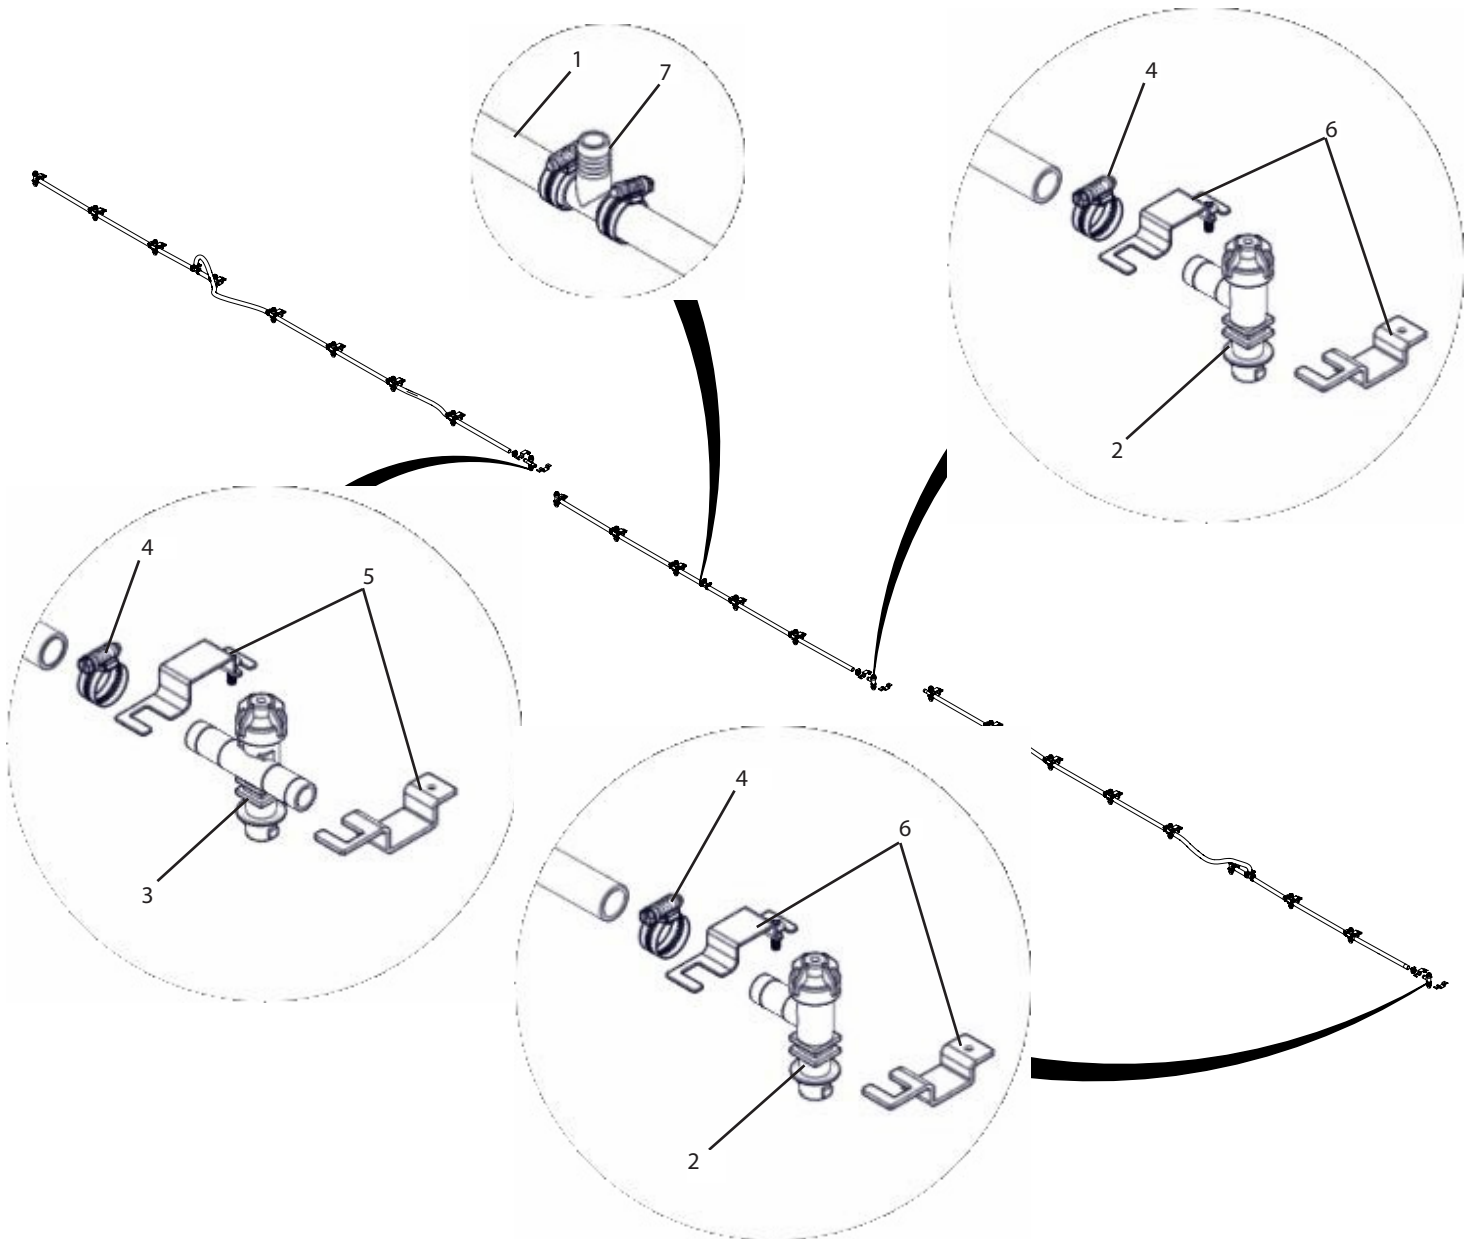

## BP40H Breakdown

### Boom plumbing, (24) QJ300 nozzle

Ref#	Qty.	Part Number	Description
1	36 FT	1012	Hose, EPDM Rubber 3/4" 300 PSI
2	6	22251311750NYB *	Body, Nozzle Elbow 3/4" QJ300
3	18	22252312750NYB *	Body, Nozzle Tee 3/4" QJ300
4	48	6812052	Hose Clamp, 1/2" - 1-1/4" SS
5	10	QJ1115SQ112SS	Clamp, Nozzle Body 1-1/2" Sq Tube SS
6	14	QJ1115SQ114SS	Clamp, Nozzle Body 1-1/4" Sq Tube SS
7	3	T34	Tee, 3/4" hose barbs, nylon

\*Component parts breakdowns are available for the indicated components.