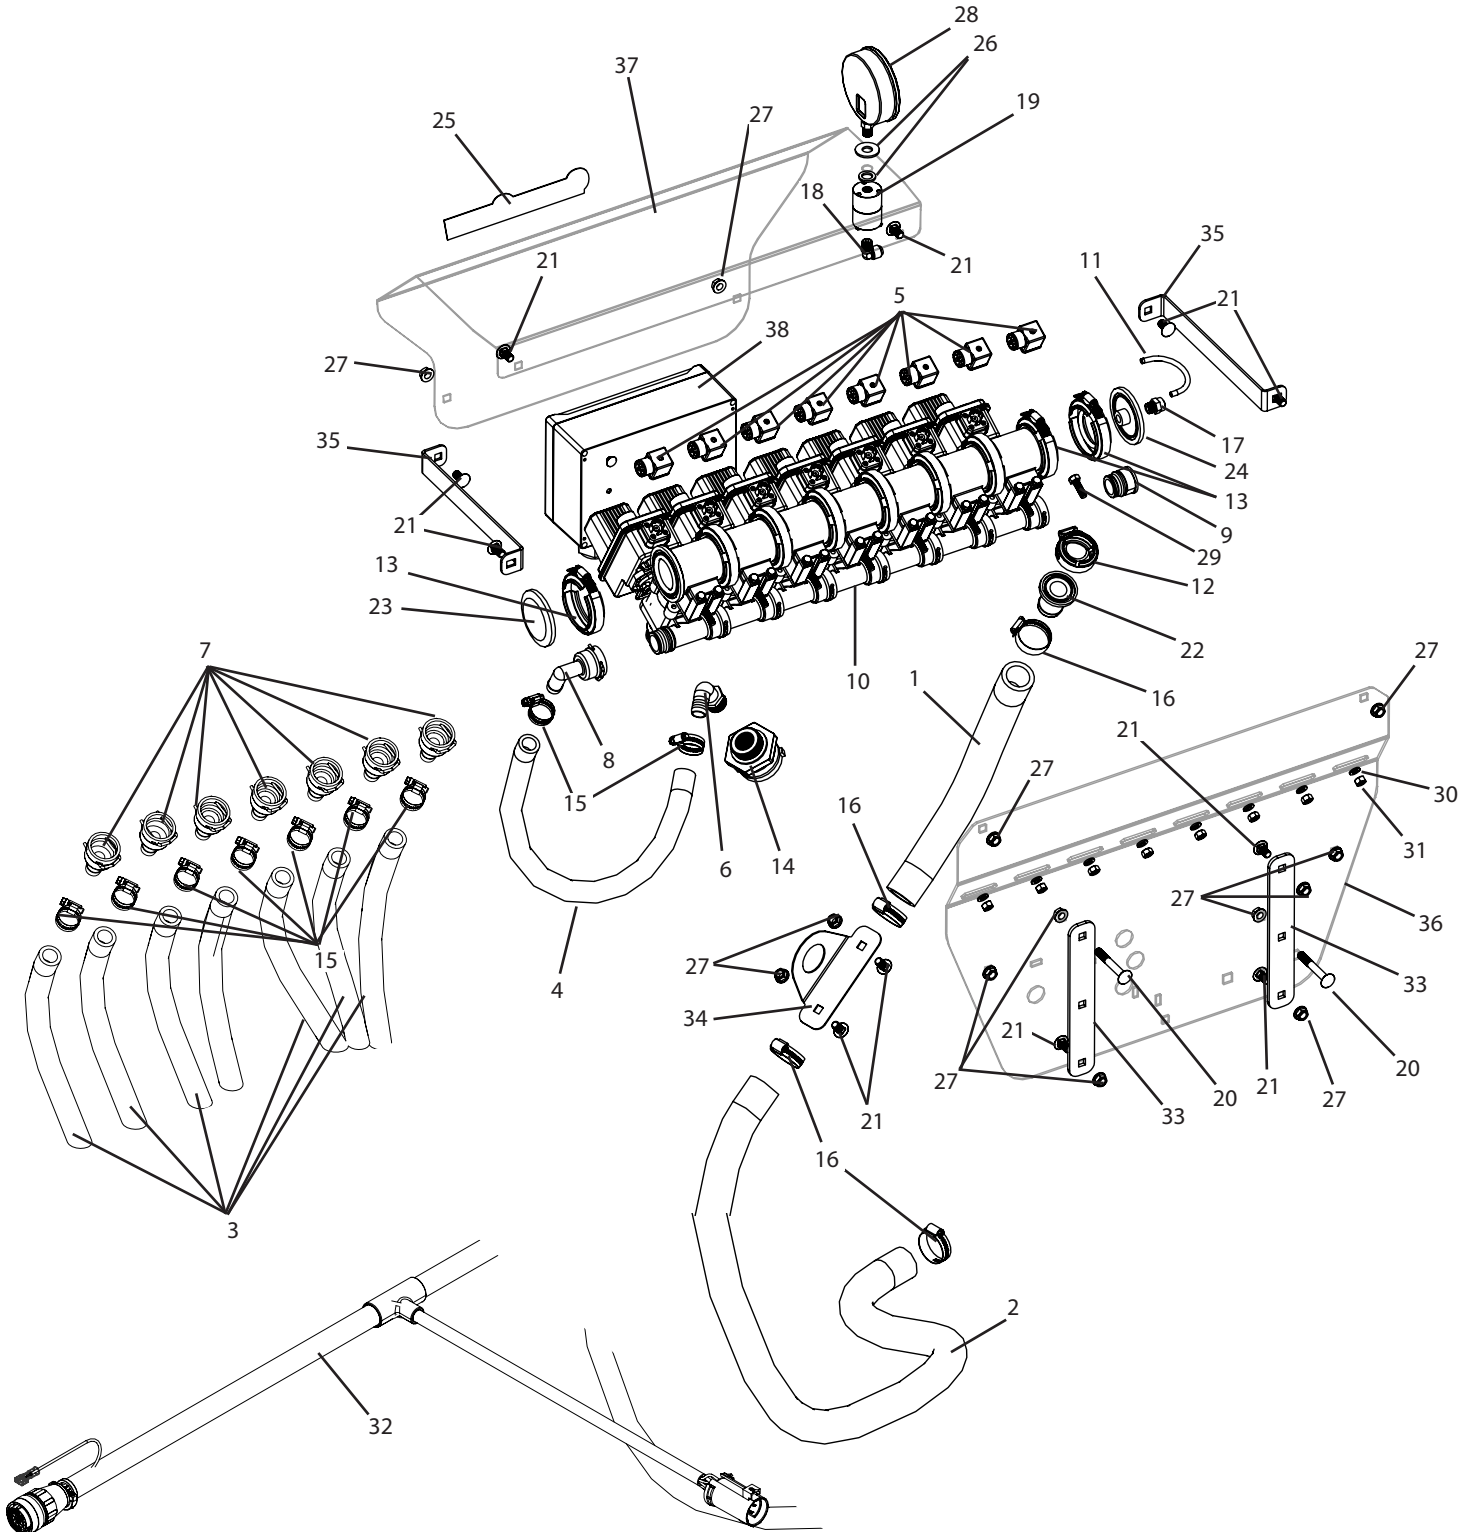

## C3PT1-457 Breakdown

### 7 Section low pressure 3PT controls

### 7 Section low pressure 3PT controls

Ref#	Qty.	Part Number	Description
1	1.5 FT	10104	Hose, EPDM Rubber 1-1/4" 150 PSI
2	6.67 FT	10104	Hose, EPDM Rubber 1-1/4" 150 PSI
3	100 FT	1012	Hose, EPDM Rubber 3/4" 300 PSI
4	2.5 FT	1012	Hose, EPDM Rubber 3/4" 300 PSI
5	8	38082-15	Cable, 4 Pin Din Connector w/1.3m 3-Wire
6	1	3EL3434	Adapter, Hose 90° 3/4" MPT x 3/4" HB
7	7	45529-3/4	Fitting, QC 3/4" Straight HB w/Clip & O-Ring
8	1	45529-90-3/4	Fitting, QC 3/4" 90° HB w/Clip & O-Ring
9	1	45529-P	Fitting, QC Plug w/Clip & O-Ring
10	1	457BEC-3FBQ-D *	Manifold, 7-Valve Flowback #75 Flange Inlets 45529 QC For Boom & Flow-back Outlets DIN Connection
11	0.33 FT	5156N	Tubing, Nylon 1/4" OD Black
12	1	55245-50	Clamp, #50 Series & O-Ring Kit SS
13	3	55245-75	Clamp, #75 Series & O-Ring Kit SS
14	1	62798	Fitting, Tank 3/4" FPT Dbl Tap (Requires 1-5/8" Hole)
15	16	6812052	Hose Clamp, 1/2" - 1-1/4" SS
16	4	6820052	Hose Clamp, 3/4" - 1-3/4" SS
17	1	A4MC4	Adapter, TrueSeal 1/4" MPT x 1/4" Tube
18	1	A4ME4	Adapter, TrueSeal Fitting 90° 1/4" Tube
19	1	BAAF	Isolator, Pressure Gauge 1/4" FPT
20	2	CB38*234G5	Bolt, Carriage 3/8-16 x 2-3/4" Gr 5
21	11	CB38*34G5	Bolt, Carriage 3/8-16 x 3/4" Gr 5
22	1	CP45505-PP	Fitting, Flange 1-1/4" HB #50
23	1	CP46069-PP	Cover, Blank Inlet Gauge Port Flange #75 Series
24	1	CP46127-1/4-PP	Fitting, Flange 1/4" FPT Gauge Port #75
25	1	DE46	Decal, CropCare Logo 1.9" x 8.8"
26	2	FW12S	Washer, Flat, 1/2" SS
27	13	FN38	Nut, Flange 3/8-16
28	1	GG1604	Gauge, 4" Liquid Filled 160 PSI
29	8	H5C516*1	Bolt, Hex 5/16-18 x 1" Gr 5
30	8	LW516	Washer, Lock 5/16"
31	8	NCS16	Nut, Hex 5/16-18
32	1	T420	CropCare wiring harness, 24', for TeeJet controls
33	2	T611	3pt sprayer, control mount plate
34	1	T855	Flowmeter mount plate
35	2	T863	Valve cover strap
36	1	T864	control back plate, C3PT1
37	1	T865	control front plate, C3PT1
38	1	T872 *	Electrical Box, CTR2 Controls