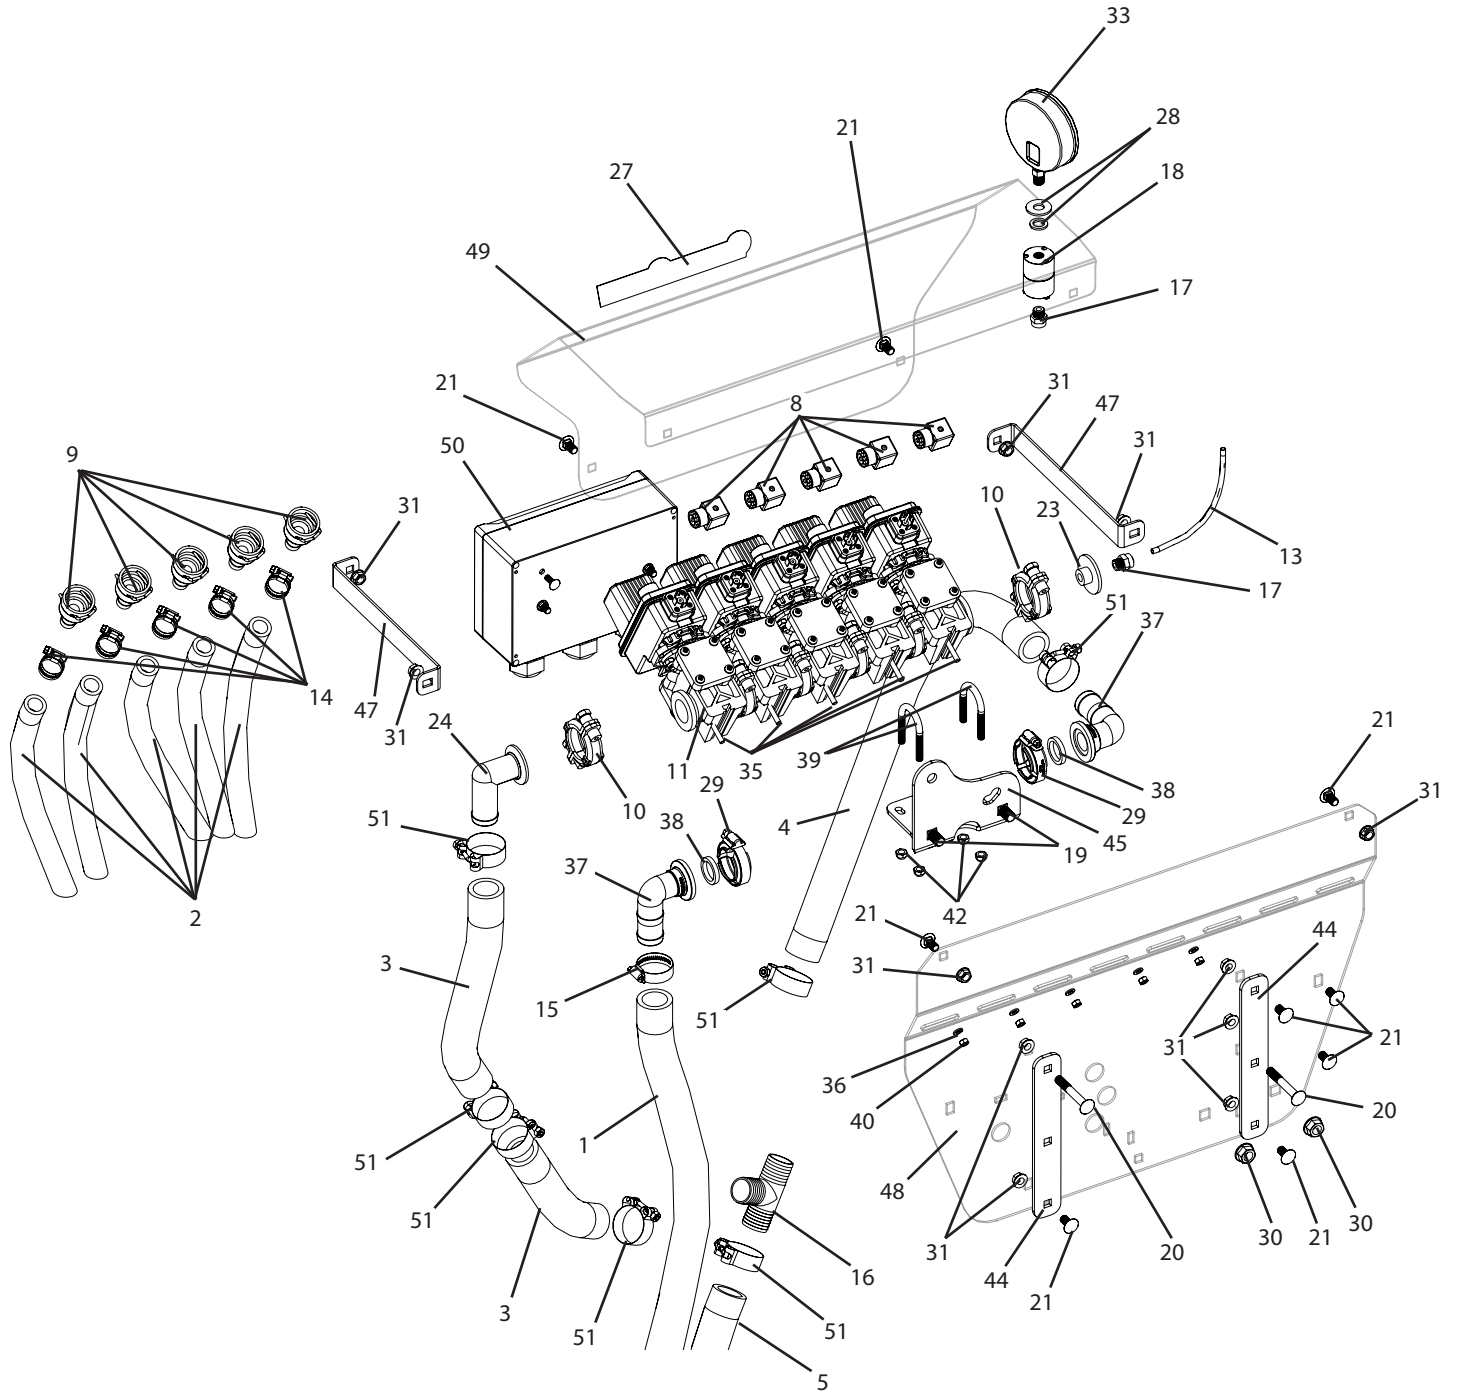

C3PT1-465 Breakdown

5 Section High Pressure Controls, for 3PT's

C3PT1-465 Breakdown

5 Section High Pressure Controls, for 3PT's

Ref#	Qty.	Part Number	Description
1	6.7 FT	10104	Hose, EPDM Rubber 1-1/4" 150 PSI
2	70 FT	1012	Hose, EPDM Rubber 3/4" 300 PSI
3	1.2 FT	1120	Hose, Nitrile Grizzly 1-1/4" 500 PSI
4	2.75 FT	1120	Hose, Nitrile Grizzly 1-1/4" 500 PSI
5	8.5 FT	1120	Hose, Nitrile Grizzly 1-1/4" 500 PSI
6	2.33 FT	1124	Hose, Nitrile Grizzly 1-1/2" 500 PSI
7	2	1191538	Elbow, T5 QC x 1-1/2" HB
8	5	38082-15	Cable, 4 Pin Din Connector w/1.3m 3-Wire
9	5	45529-3/4	Fitting, QC 3/4" Straight HB w/Clip & O-Ring
10	2	46070	Clamp, Flange 50 series
11	1	465BEC-2Q-D *	Manifold, 5-Valve #50 Flange Inlets QC Outlets DIN Connection
12	1	475552 *	Valve, Pressure Relief T5 QC 290 PSI
13	1.2 FT	5156N	Tubing, Nylon 1/4" OD Black
14	10	6812052	Hose Clamp, 1/2" - 1-1/4" SS
15	2	6820052	Hose Clamp, 3/4" - 1-3/4" SS
16	1	3T114	Tee, Fitting 1-1/4" HB Poly
17	2	A4MC4	Adapter, TrueSeal 1/4" MPT x 1/4" Tube
18	1	BAAF	Isolator, Pressure Gauge 1/4" FPT
19	2	CB12*1G5	Bolt, Carriage 1/2-13 x 1" Gr 5
20	2	CB38*234G5	Bolt, Carriage 3/8-16 x 2-3/4" Gr 5
21	9	CB38*34G5	Bolt, Carriage 3/8-16 x 3/4" Gr 5
22	2	CB38*5G5	Bolt, Carriage 3/8-16 x 5" Gr 5
23	1	CP45508-1/4-PP	Fitting, Flange 1/4" FPT Gauge Port #50
24	1	CP72238-PP	Fitting, Flange 90° 1-1/4" Hose Barb #50
25	1	DE105	Decal, Max Operating Pressure
26	1	DE115	Decal, Read Owners Manual
27	1	DE46	Decal, CropCare Logo 1.9" x 8.8"
28	2	FW12S	Washer, Flat, 1/2" SS
29	2	FC100	Clamp, Flange 1" Std SS
30	2	FN12	Nut, Flange 1/2-13
31	13	FN38	Nut, Flange 3/8-16
32	2	G11063	O-Ring, EDPM T5 Quick Connect
33	1	GG3004	Gauge, 4" Liquid Filled 300 PSI
34	2	H5C516*34	Bolt, Hex 5/16-18 x 3/4" Gr 5
35	5	H6*20M	Bolt, Hex 6mm x 20mm 1.0 Pitch
36	5	LW14	Washer, Lock 1/4"
37	2	M100125BRB90	Flange, 1-1/4" 90 Degree HB x 1" Flange
38	2	M100G	Gasket, Manifold EDPM 1"
39	2	N222125	Bolt, U-Bolt Round 5/16-18 x 1-3/8" x 2-1/2"
40	5	NC6M	Nut, Hex 6mm x 1.0 Pitch

* Component parts breakdowns are available for these parts.