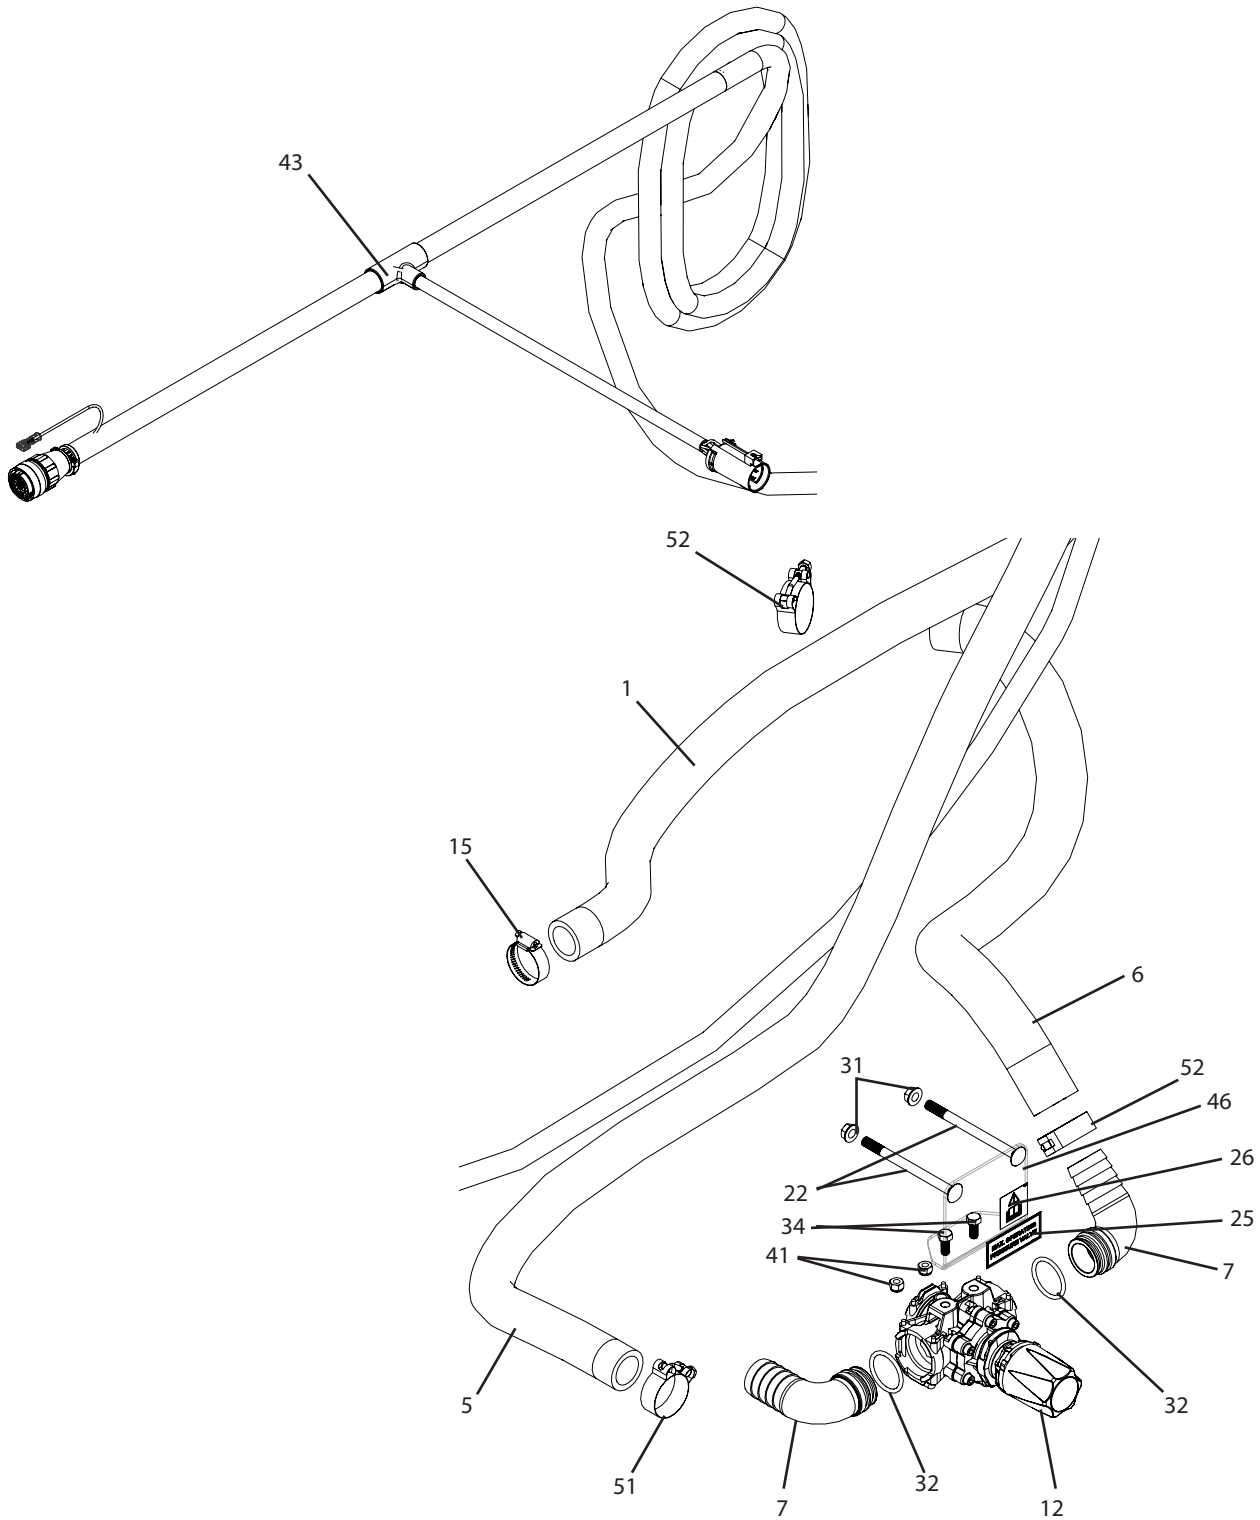

## C3PT1-465 Breakdown

### 5 Section High Pressure Controls, for 3PT's

### 5 Section High Pressure Controls, for 3PT's

Ref#	Qty.	Part Number	Description
1	6.7 FT	10104	Hose, EPDM Rubber 1-1/4" 150 PSI
2	70 FT	1012	Hose, EPDM Rubber 3/4" 300 PSI
3	1.2 FT	1120	Hose, Nitrile Grizzly 1-1/4" 500 PSI
4	2.75 FT	1120	Hose, Nitrile Grizzly 1-1/4" 500 PSI
5	8.5 FT	1120	Hose, Nitrile Grizzly 1-1/4" 500 PSI
6	2.33 FT	1124	Hose, Nitrile Grizzly 1-1/2" 500 PSI
7	2	1191538	Elbow, T5 QC x 1-1/2" HB
8	5	38082-15	Cable, 4 Pin Din Connector w/1.3m 3-Wire
9	5	45529-3/4	Fitting, QC 3/4" Straight HB w/Clip & O-Ring
10	2	46070	Clamp, Flange 50 series
11	1	465BEC-2Q-D *	Manifold, 5-Valve #50 Flange Inlets QC Outlets DIN Connection
12	1	475552 *	Valve, Pressure Relief T5 QC 290 PSI
13	1.2 FT	5156N	Tubing, Nylon 1/4" OD Black
14	10	6812052	Hose Clamp, 1/2" - 1-1/4" SS
15	2	6820052	Hose Clamp, 3/4" - 1-3/4" SS
16	1	3T114	Tee, Fitting 1-1/4" HB Poly
17	2	A4MC4	Adapter, TrueSeal 1/4" MPT x 1/4" Tube
18	1	BAAF	Isolator, Pressure Gauge 1/4" FPT
19	2	CB12*1G5	Bolt, Carriage 1/2-13 x 1" Gr 5
20	2	CB38*234G5	Bolt, Carriage 3/8-16 x 2-3/4" Gr 5
21	9	CB38*34G5	Bolt, Carriage 3/8-16 x 3/4" Gr 5
22	2	CB38*5G5	Bolt, Carriage 3/8-16 x 5" Gr 5
23	1	CP45508-1/4-PP	Fitting, Flange 1/4" FPT Gauge Port #50
24	1	CP72238-PP	Fitting, Flange 90° 1-1/4" Hose Barb #50
25	1	DE105	Decal, Max Operating Pressure
26	1	DE115	Decal, Read Owners Manual
27	1	DE46	Decal, CropCare Logo 1.9" x 8.8"
28	2	FW12S	Washer, Flat, 1/2" SS
29	2	FC100	Clamp, Flange 1" Std SS
30	2	FN12	Nut, Flange 1/2-13
31	13	FN38	Nut, Flange 3/8-16
32	2	G11063	O-Ring, EDPM T5 Quick Connect
33	1	GG3004	Gauge, 4" Liquid Filled 300 PSI
34	2	H5C516*34	Bolt, Hex 5/16-18 x 3/4" Gr 5
35	5	H6*20M	Bolt, Hex 6mm x 20mm 1.0 Pitch
36	5	LW14	Washer, Lock 1/4"
37	2	M100125BRB90	Flange, 1-1/4" 90 Degree HB x 1" Flange
38	2	M100G	Gasket, Manifold EDPM 1"
39	2	N222125	Bolt, U-Bolt Round 5/16-18 x 1-3/8" x 2-1/2"
40	5	NC6M	Nut, Hex 6mm x 1.0 Pitch