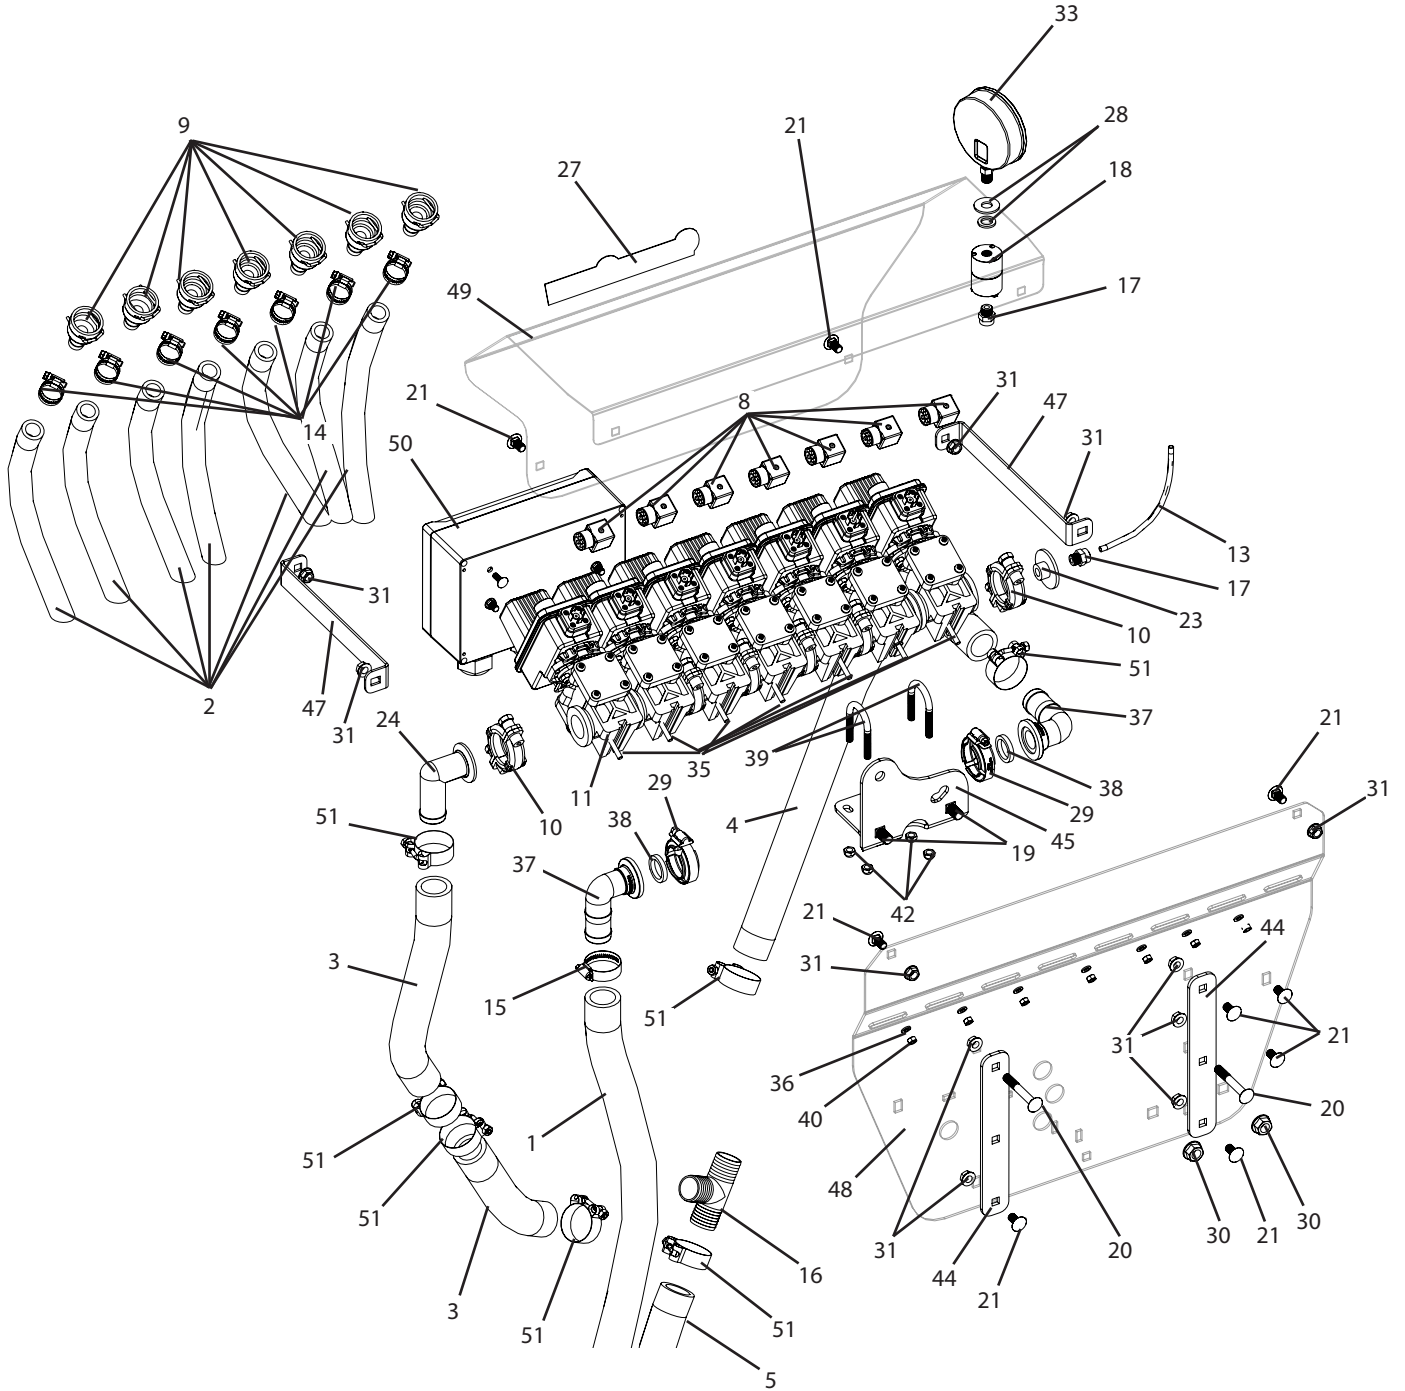

C3PT1-467 Breakdown

7 Section High Pressure Controls, for 3PT's

C3PT1-467 Breakdown

7 Section High Pressure Controls, for 3PT's

Ref#	Qty.	Part Number	Description
1	6.7 FT	10104	Hose, EPDM Rubber 1-1/4" 150 PSI
2	100 FT	1012	Hose, EPDM Rubber 3/4" 300 PSI
3	1.2 FT	1120	Hose, Nitrile Grizzly 1-1/4" 500 PSI
4	2.75 FT	1120	Hose, Nitrile Grizzly 1-1/4" 500 PSI
5	8.5 FT	1120	Hose, Nitrile Grizzly 1-1/4" 500 PSI
6	2.33 FT	1124	Hose, Nitrile Grizzly 1-1/2" 500 PSI
7	2	1191538	Elbow, T5 QC x 1-1/2" HB
8	5	38082-15	Cable, 4 Pin Din Connector w/1.3m 3-Wire
9	7	45529-3/4	Fitting, QC 3/4" Straight HB w/Clip & O-Ring
10	2	46070	Clamp, Flange 50 series
11	1	467BEC-2Q-D *	Manifold, 7-Valve #50 Flange Inlets QC Outlets DIN Connection
12	1	475552 *	Valve, Pressure Relief T5 QC 290 PSI
13	1.2 FT	5156N	Tubing, Nylon 1/4" OD Black
14	14	6812052	Hose Clamp, 1/2" - 1-1/4" SS
15	2	6820052	Hose Clamp, 3/4" - 1-3/4" SS
16	1	3T114	Tee, Fitting 1-1/4" HB Poly
17	2	A4MC4	Adapter, TrueSeal 1/4" MPT x 1/4" Tube
18	1	BAAF	Isolator, Pressure Gauge 1/4" FPT
19	2	CB12*1G5	Bolt, Carriage 1/2-13 x 1" Gr 5
20	2	CB38*234G5	Bolt, Carriage 3/8-16 x 2-3/4" Gr 5
21	9	CB38*34G5	Bolt, Carriage 3/8-16 x 3/4" Gr 5
22	2	CB38*5G5	Bolt, Carriage 3/8-16 x 5" Gr 5
23	1	CP45508-1/4-PP	Fitting, Flange 1/4" FPT Gauge Port #50
24	1	CP72238-PP	Fitting, Flange 90° 1-1/4" Hose Barb #50
25	1	DE105	Decal, Max Operating Pressure
26	1	DE115	Decal, Read Owners Manual
27	1	DE46	Decal, CropCare Logo 1.9" x 8.8"
28	2	FW12S	Washer, Flat, 1/2" SS
29	2	FC100	Clamp, Flange 1" Std SS
30	2	FN12	Nut, Flange 1/2-13
31	13	FN38	Nut, Flange 3/8-16
32	2	G11063	O-Ring, EDPM T5 Quick Connect
33	1	GG3004	Gauge, 4" Liquid Filled 300 PSI
34	2	H5C516*34	Bolt, Hex 5/16-18 x 3/4" Gr 5
35	7	H6*20M	Bolt, Hex 6mm x 20mm 1.0 Pitch
36	7	LW14	Washer, Lock 1/4"
37	2	M100125BRB90	Flange, 1-1/4" 90 Degree HB x 1" Flange
38	2	M100G	Gasket, Manifold EDPM 1"
39	2	N222125	Bolt, U-Bolt Round 5/16-18 x 1-3/8" x 2-1/2"
40	7	NC6M	Nut, Hex 6mm x 1.0 Pitch

* Component parts breakdowns are available for these parts.