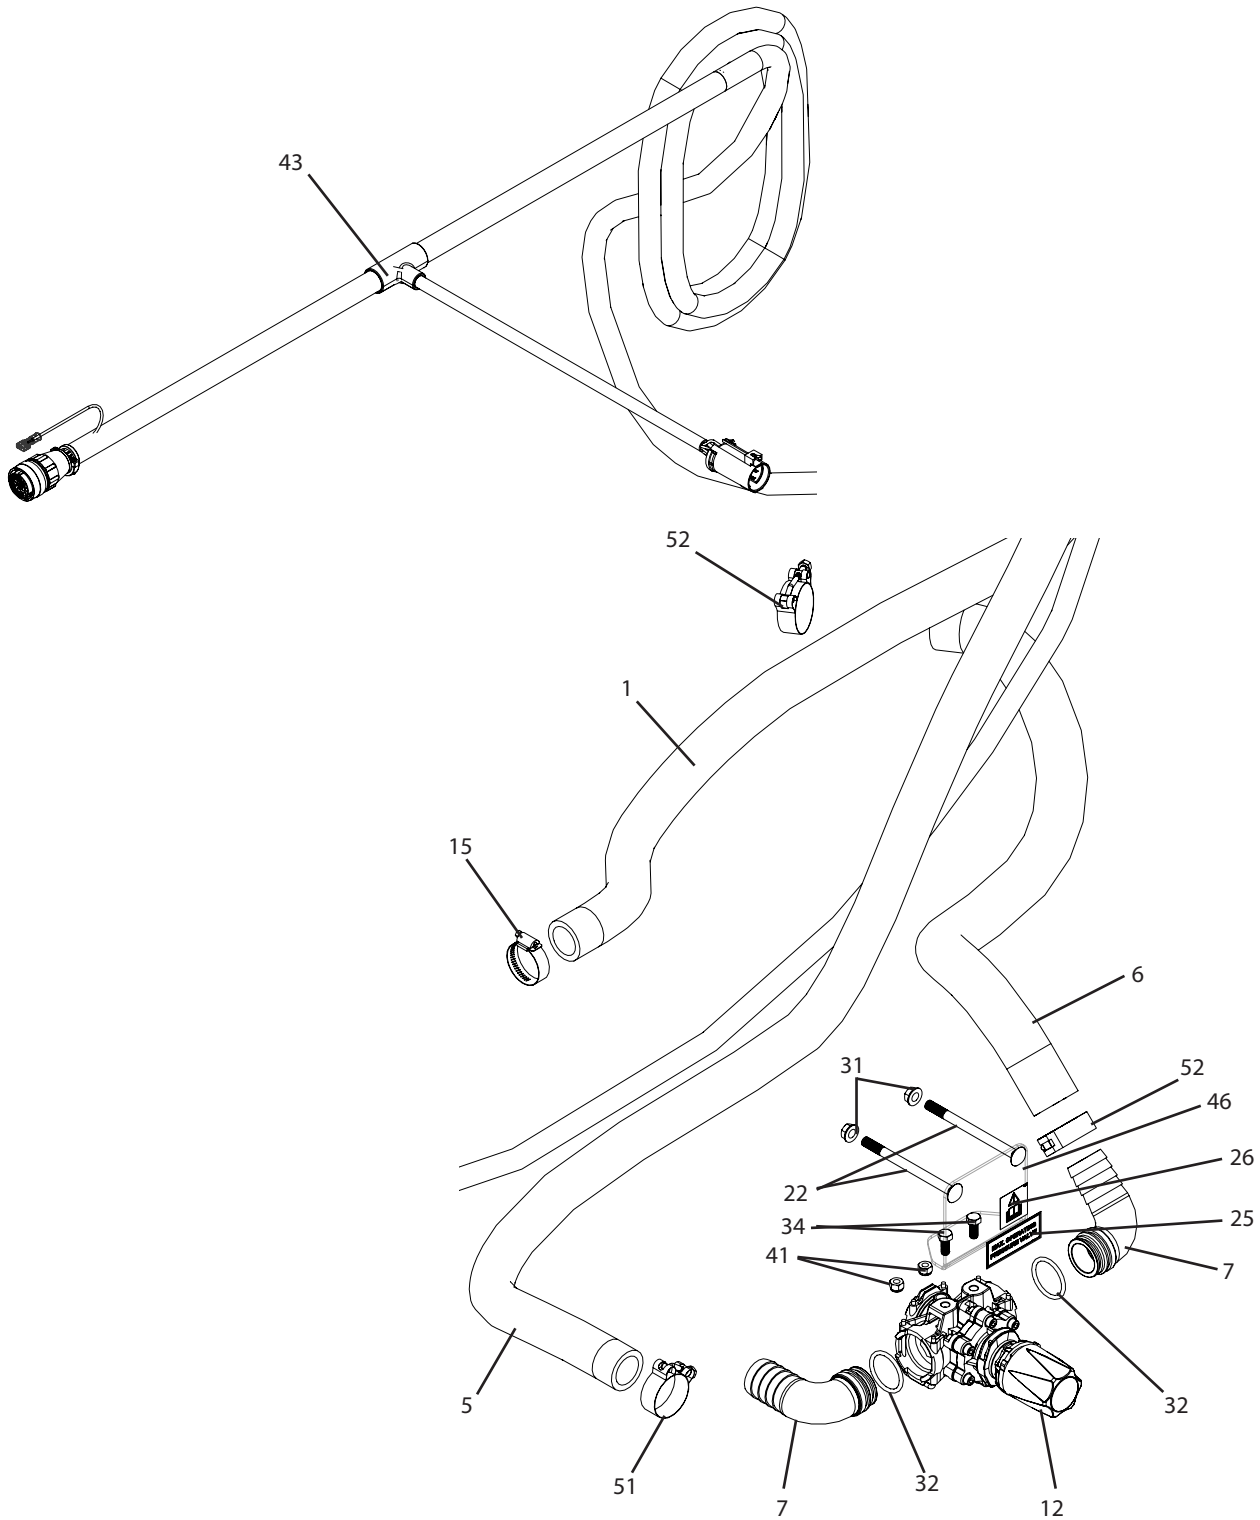

## C3PT1-467 Breakdown

### 7 Section High Pressure Controls, for 3PT's

### 7 Section High Pressure Controls, for 3PT's

Ref#	Qty.	Part Number	Description
1	6.7 FT	10104	Hose, EPDM Rubber 1-1/4" 150 PSI
2	100 FT	1012	Hose, EPDM Rubber 3/4" 300 PSI
3	1.2 FT	1120	Hose, Nitrile Grizzly 1-1/4" 500 PSI
4	2.75 FT	1120	Hose, Nitrile Grizzly 1-1/4" 500 PSI
5	8.5 FT	1120	Hose, Nitrile Grizzly 1-1/4" 500 PSI
6	2.33 FT	1124	Hose, Nitrile Grizzly 1-1/2" 500 PSI
7	2	1191538	Elbow, T5 QC x 1-1/2" HB
8	5	38082-15	Cable, 4 Pin Din Connector w/1.3m 3-Wire
9	7	45529-3/4	Fitting, QC 3/4" Straight HB w/Clip & O-Ring
10	2	46070	Clamp, Flange 50 series
11	1	467BEC-2Q-D *	Manifold, 7-Valve #50 Flange Inlets QC Outlets DIN Connection
12	1	475552 *	Valve, Pressure Relief T5 QC 290 PSI
13	1.2 FT	5156N	Tubing, Nylon 1/4" OD Black
14	14	6812052	Hose Clamp, 1/2" - 1-1/4" SS
15	2	6820052	Hose Clamp, 3/4" - 1-3/4" SS
16	1	3T114	Tee, Fitting 1-1/4" HB Poly
17	2	A4MC4	Adapter, TrueSeal 1/4" MPT x 1/4" Tube
18	1	BAAF	Isolator, Pressure Gauge 1/4" FPT
19	2	CB12*1G5	Bolt, Carriage 1/2-13 x 1" Gr 5
20	2	CB38*234G5	Bolt, Carriage 3/8-16 x 2-3/4" Gr 5
21	9	CB38*34G5	Bolt, Carriage 3/8-16 x 3/4" Gr 5
22	2	CB38*5G5	Bolt, Carriage 3/8-16 x 5" Gr 5
23	1	CP45508-1/4-PP	Fitting, Flange 1/4" FPT Gauge Port #50
24	1	CP72238-PP	Fitting, Flange 90° 1-1/4" Hose Barb #50
25	1	DE105	Decal, Max Operating Pressure
26	1	DE115	Decal, Read Owners Manual
27	1	DE46	Decal, CropCare Logo 1.9" x 8.8"
28	2	FW12S	Washer, Flat, 1/2" SS
29	2	FC100	Clamp, Flange 1" Std SS
30	2	FN12	Nut, Flange 1/2-13
31	13	FN38	Nut, Flange 3/8-16
32	2	G11063	O-Ring, EDPM T5 Quick Connect
33	1	GG3004	Gauge, 4" Liquid Filled 300 PSI
34	2	H5C516*34	Bolt, Hex 5/16-18 x 3/4" Gr 5
35	7	H6*20M	Bolt, Hex 6mm x 20mm 1.0 Pitch
36	7	LW14	Washer, Lock 1/4"
37	2	M100125BRB90	Flange, 1-1/4" 90 Degree HB x 1" Flange
38	2	M100G	Gasket, Manifold EDPM 1"
39	2	N222125	Bolt, U-Bolt Round 5/16-18 x 1-3/8" x 2-1/2"
40	7	NC6M	Nut, Hex 6mm x 1.0 Pitch