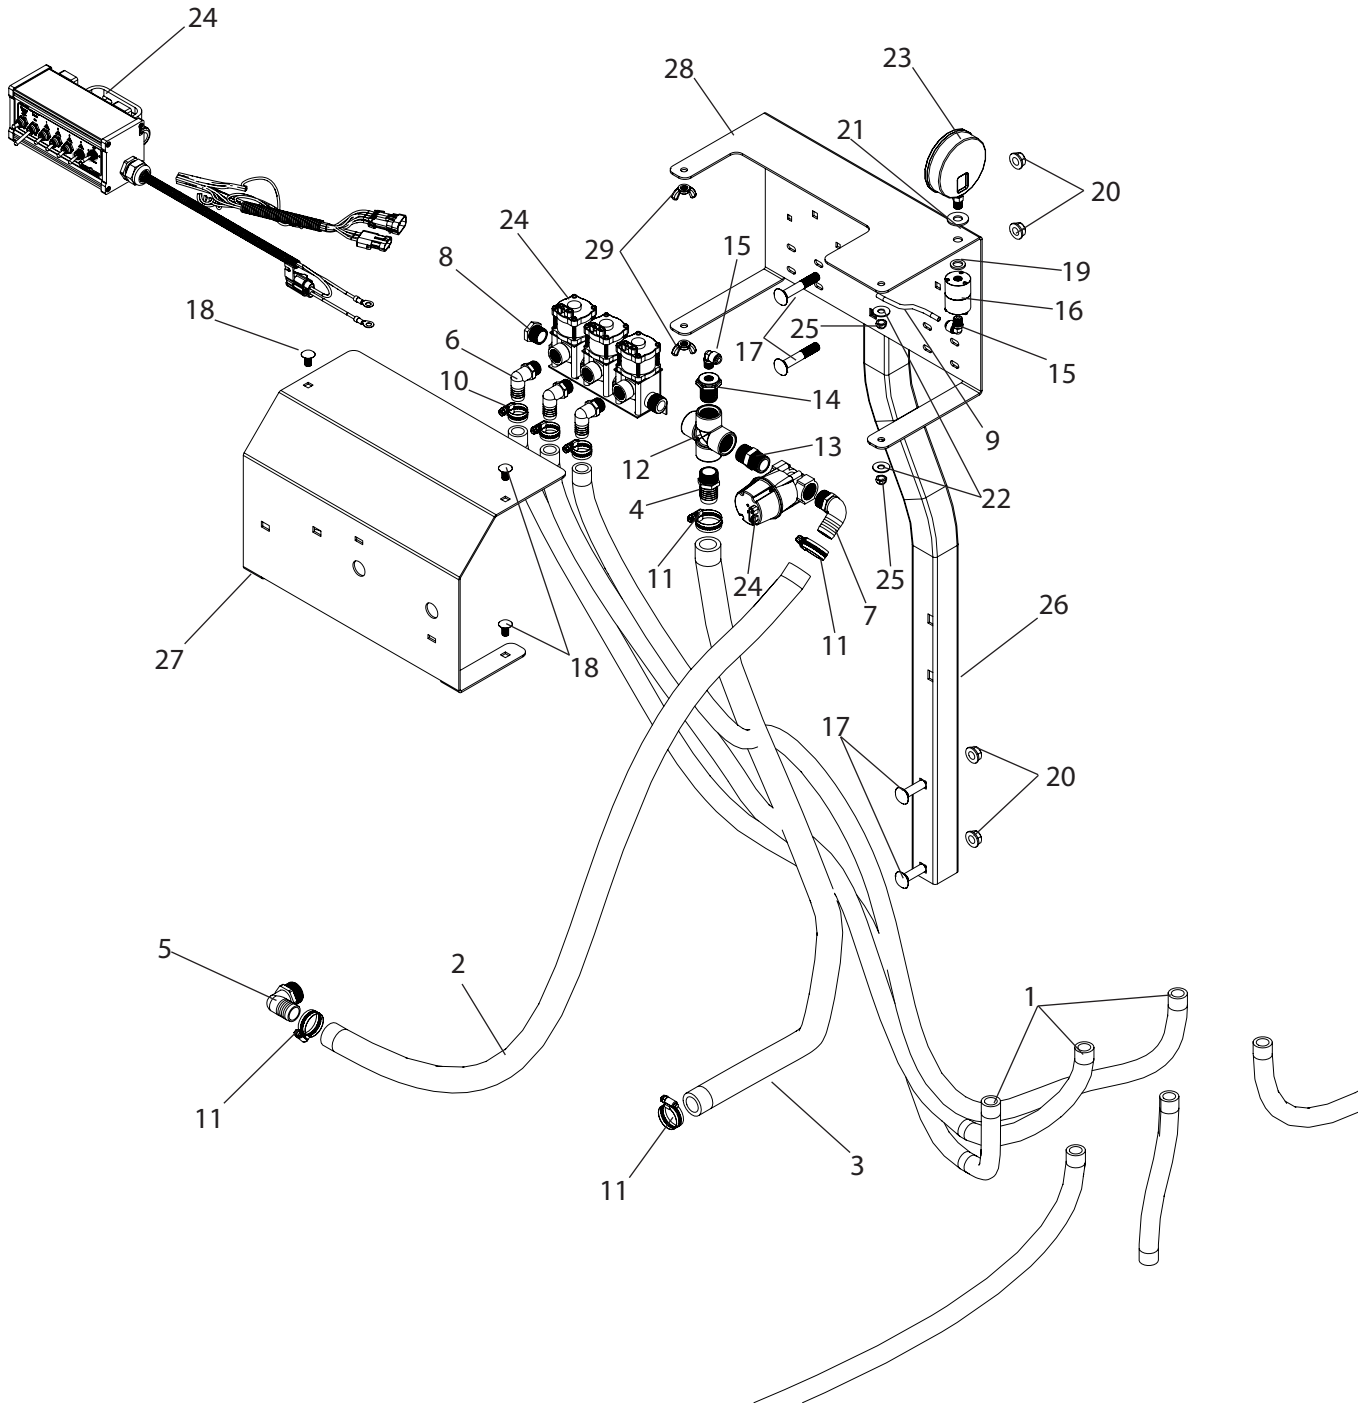

## C3PT2-SC400 Breakdown

### Electric Solenoid Valves, SC400 Console, 3 Sections, Low Pressure

# C3PT2-SC400 Breakdown

## Electric Solenoid Valves, SC400 Console, 3 Sections, Low Pressure

Ref#	Qty.	Part Number	Description
1	45 FT	1012**	Hose, EPDM Rubber 3/4" 300 PSI
2	4.75 FT	1016	Hose, EPDM Rubber 1" 300 PSI
3	5 FT	1016	Hose, EPDM Rubber 1" 300 PSI
4	1	3A34100	Fitting, Hose 3/4" MPT x 1" HB
5	1	3EL100	Adapter, Hose Ell 1" MPT x 1" HB
6	3	3EL1234*	Adapter, Hose 90° 1/2" MPT x 3/4" HB
7	1	3EL34100	Adapter, Hose 90° 3/4" MPT x 1" HB
8	1	3F34	Plug, 3/4" MP Poly
9	0.6 FT	5156N	Tubing, Nylon 1/4" OD Black
10	6	6812052***	Hose Clamp, 11/16" - 1-1/4" SS
11	4	6816052	Hose Clamp, 13/16" - 1-1/2" SS
12	1	8CR34	Cross, 3/4" FPT Sch 80 Poly
13	1	8M34	Nipple, 3/4" MPT x Close Sch 80 Poly
14	1	8RB3414	Bushing, Reducer 3/4" MPT x 1/4" FPT Sch 80 Poly
15	2	A4ME4	Adapter, TrueSeal Fitting 90° 1/4" Tube
16	1	BAAF	Isolator, Pressure Gauge 1/4" FPT
17	4	CB12*3G5	Bolt, Carriage 1/2-13 x 3" Gr 5
18	4	CB38*34G5	Bolt, Carriage 3/8-16 x 3/4" Gr 5
19	1	FBWXQ	Washer, Fiber 5/8" x 3/4" x 1/16"
20	4	FN12	Nut, Flange 1/2-13
21	1	FW12S	Washer, Flat, 1/2" SS
22	2	FW38	Washer, Flat 3/8"
23	1	GG1604	Gauge, 4" Liquid Filled 160 PSI
24	1	SC400-2500****	Kit, CropCare Control Kit 4 Boom Switch
25	2	SNC38	Nut, Lock Steel 3/8-16
26	1	T313	200-300 3PT Controls, Control Post
27	1	T314	200-300 3PT Controls, Control Cover
28	1	T315	200-300 3PT Controls, Manifold Mount
29	2	WN38	Nut, Wing 3/8-16