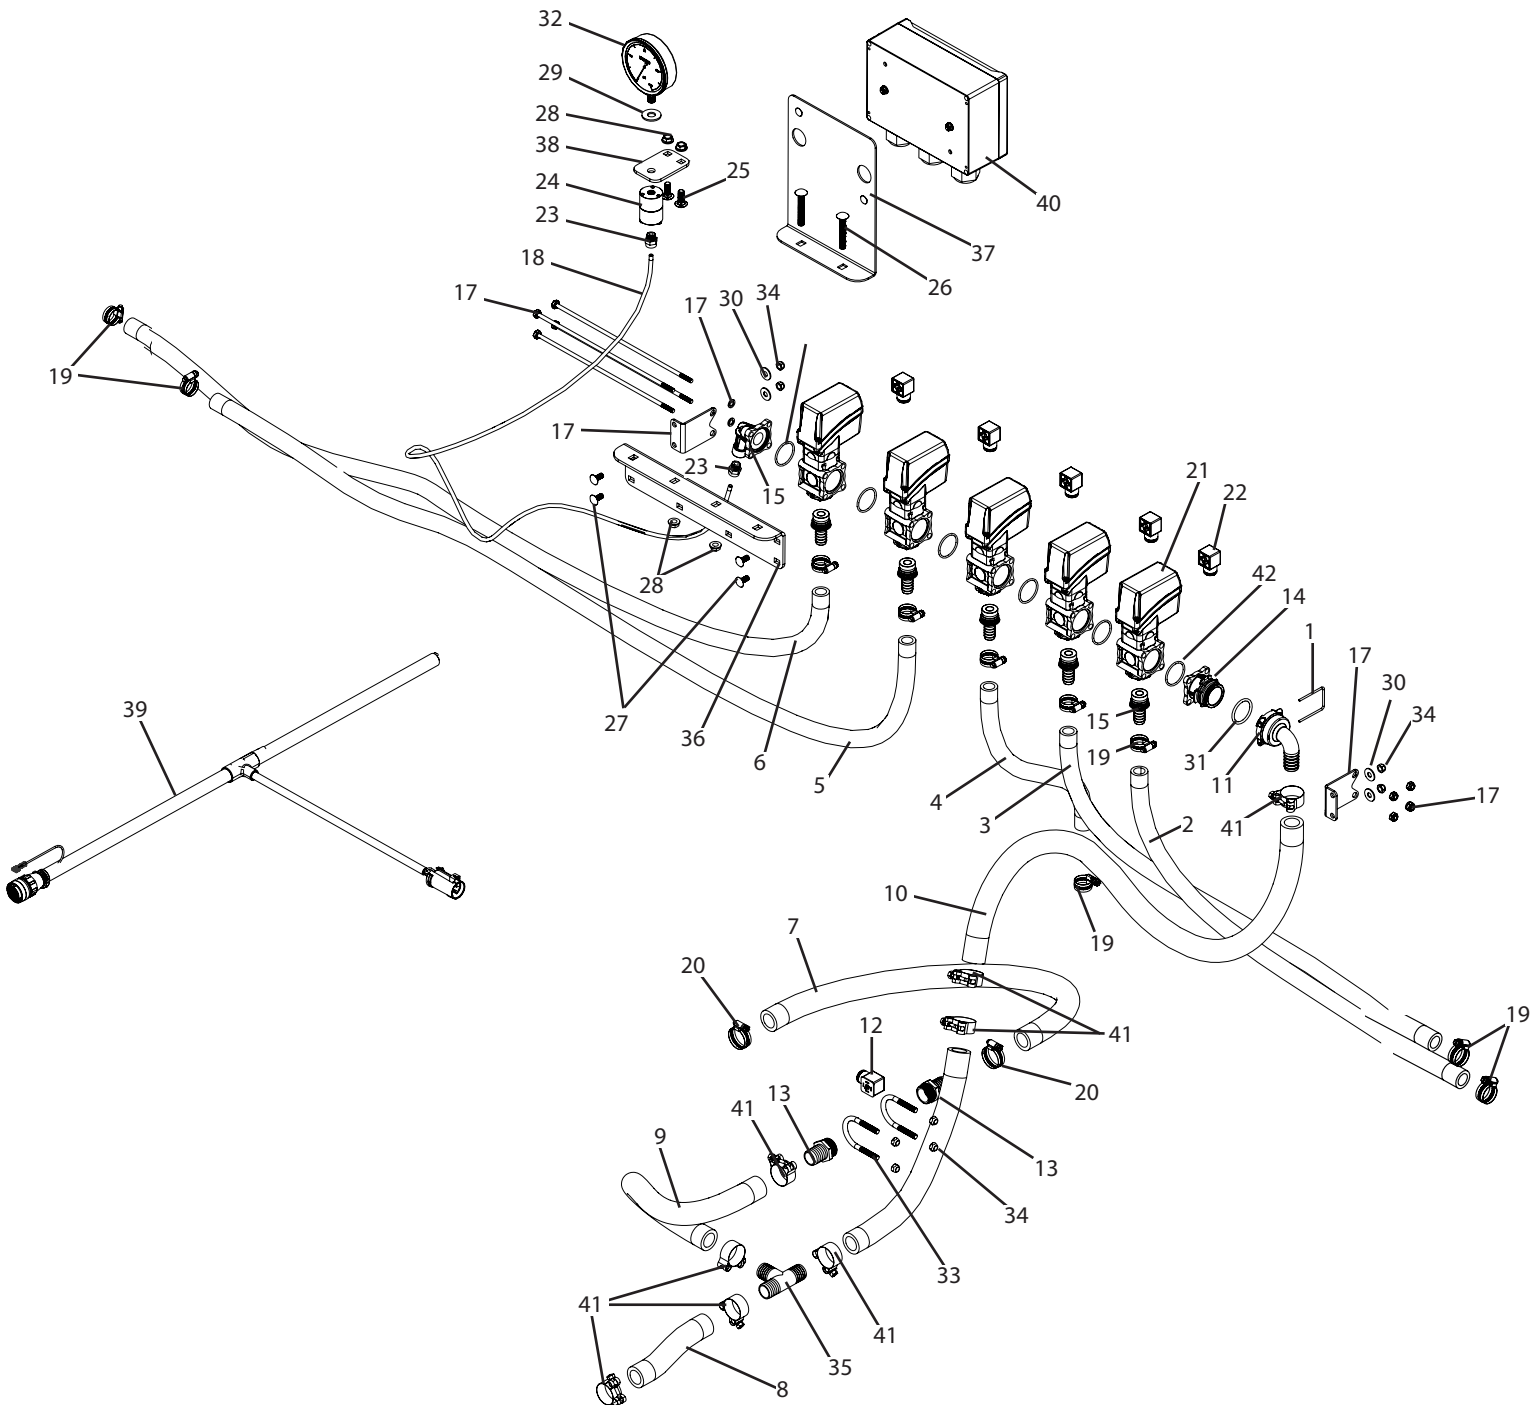

C3PT3-863H & C3PT3-865H Breakdown

Controls, 3-5 Sections, 860 Series Valves, High Pressure

C3PT3-863H & C3PT3-865H Breakdown

Ref#	Qty. (863)	Qty. (865)	Part Number	Description
1	1	1	010005	Connector, Fork T5 QC
2	5 FT	16 FT	1012	Hose, EPDM Rubber 3/4" 300 PSI
3	0	5 FT	1012	Hose, EPDM Rubber 3/4" 300 PSI
4	1.5 FT	1.5 FT	1012	Hose, EPDM Rubber 3/4" 300 PSI
5	0	7 FT	1012	Hose, EPDM Rubber 3/4" 300 PSI
6	7 FT	17 FT	1012	Hose, EPDM Rubber 3/4" 300 PSI
7	2.5 FT	2.5 FT	1016	Hose, EPDM Rubber 1" 300 PSI
8	0.6 FT	0.6 FT	1116	Hose, Nitrile Grizzly 1" 500 PSI
9	2 FT	2 FT	1116	Hose, Nitrile Grizzly 1" 500 PSI
10	7 FT	7 FT	1116	Hose, Nitrile Grizzly 1" 500 PSI
11	1	1	1190525	Elbow, 90° T5 x 1" (25mm) HB
12	1	1	38082-30	Cable, 4 Pin Din Connector w/ 3m (10') 3-Wire (SNA)
13	2	2	3A100	Adapter, Hose 1" MPT x 1" HB
14	1	1	463000-056	860 male flange with T5 male fork connector
15	3	5	463001-119-1	Fitting, Port Outlet w/O-Ring x 3/4" HB
16	1	1	463011N-130	Adapter, Pressure Gauge 1/4" NPT (Nylon)
17	0	1	463900-950	Kit, Bolt 5 Section SS
17	1	0	463900-930	Kit, Bolt 3 Section SS
18	7 FT	7 FT	5156N	Tubing, Nylon 1/4" OD Black
19	6	10	6812052	Hose Clamp, 1/2" - 1-1/4" SS
20	2	2	6816052	Hose Clamp, 11/16" - 1-1/2" SS
21	3	5	8630001 *	Valve, 1/2" HB Outlet 290 PSI
22	3	5	8650900-140	Cable, 3 Wire DIN & Plug
23	2	2	A4MC4	Adapter, TrueSeal 1/4" MPT x 1/4" Tube
24	1	1	BAAF	Isolator, Pressure Gauge 1/4" FPT
25	2	2	CB38*1G5	Bolt, Carriage 3/8-16 x 1" Gr 5
26	2	2	CB38*212G5	Bolt, Carriage 3/8-16 x 2-1/2" Gr 5
27	4	4	CB516*34G5	Bolt, Carriage 5/16-18 x 3/4" Gr 5
28	4	4	FN38	Nut, Flange 3/8-16
29	1	1	FW12S	Washer, Flat, 1/2" SS
30	4	4	FW516S	Washer, Flat 5/16" SS
31	1	1	G11063	O-Ring, EDPM T5 Quick Connect
32	1	1	GG1604	Gauge, 4" Liquid Filled 160 PSI
33	2	2	N222141	Bolt, U-Bolt Round 5/16-18 x 1-3/8" x 2-1/2"
34	8	8	SNC516	Nut, Lock Steel 5/16-18
35	1	1	T100	Tee, 1" HB Nylon
36	1	1	T1233	Control mounting bracket (865) for X-fold booms
37	1	1	T1234	Junction Box Mount, X-Fold Booms
38	1	1	T1310	200-300 Gallon 3PT, Gauge Mount
39	1	1	T420	CropCare wiring harness, 24', for TeeJet controls
40	1	1	T872 *	Electrical Box, CTR2 Controls
41	8	8	TB138	Clamp, T-Bolt 1-3/8" - 1-9/16"
42	4	6	G10071V +	O-Ring, Manifold Viton #463