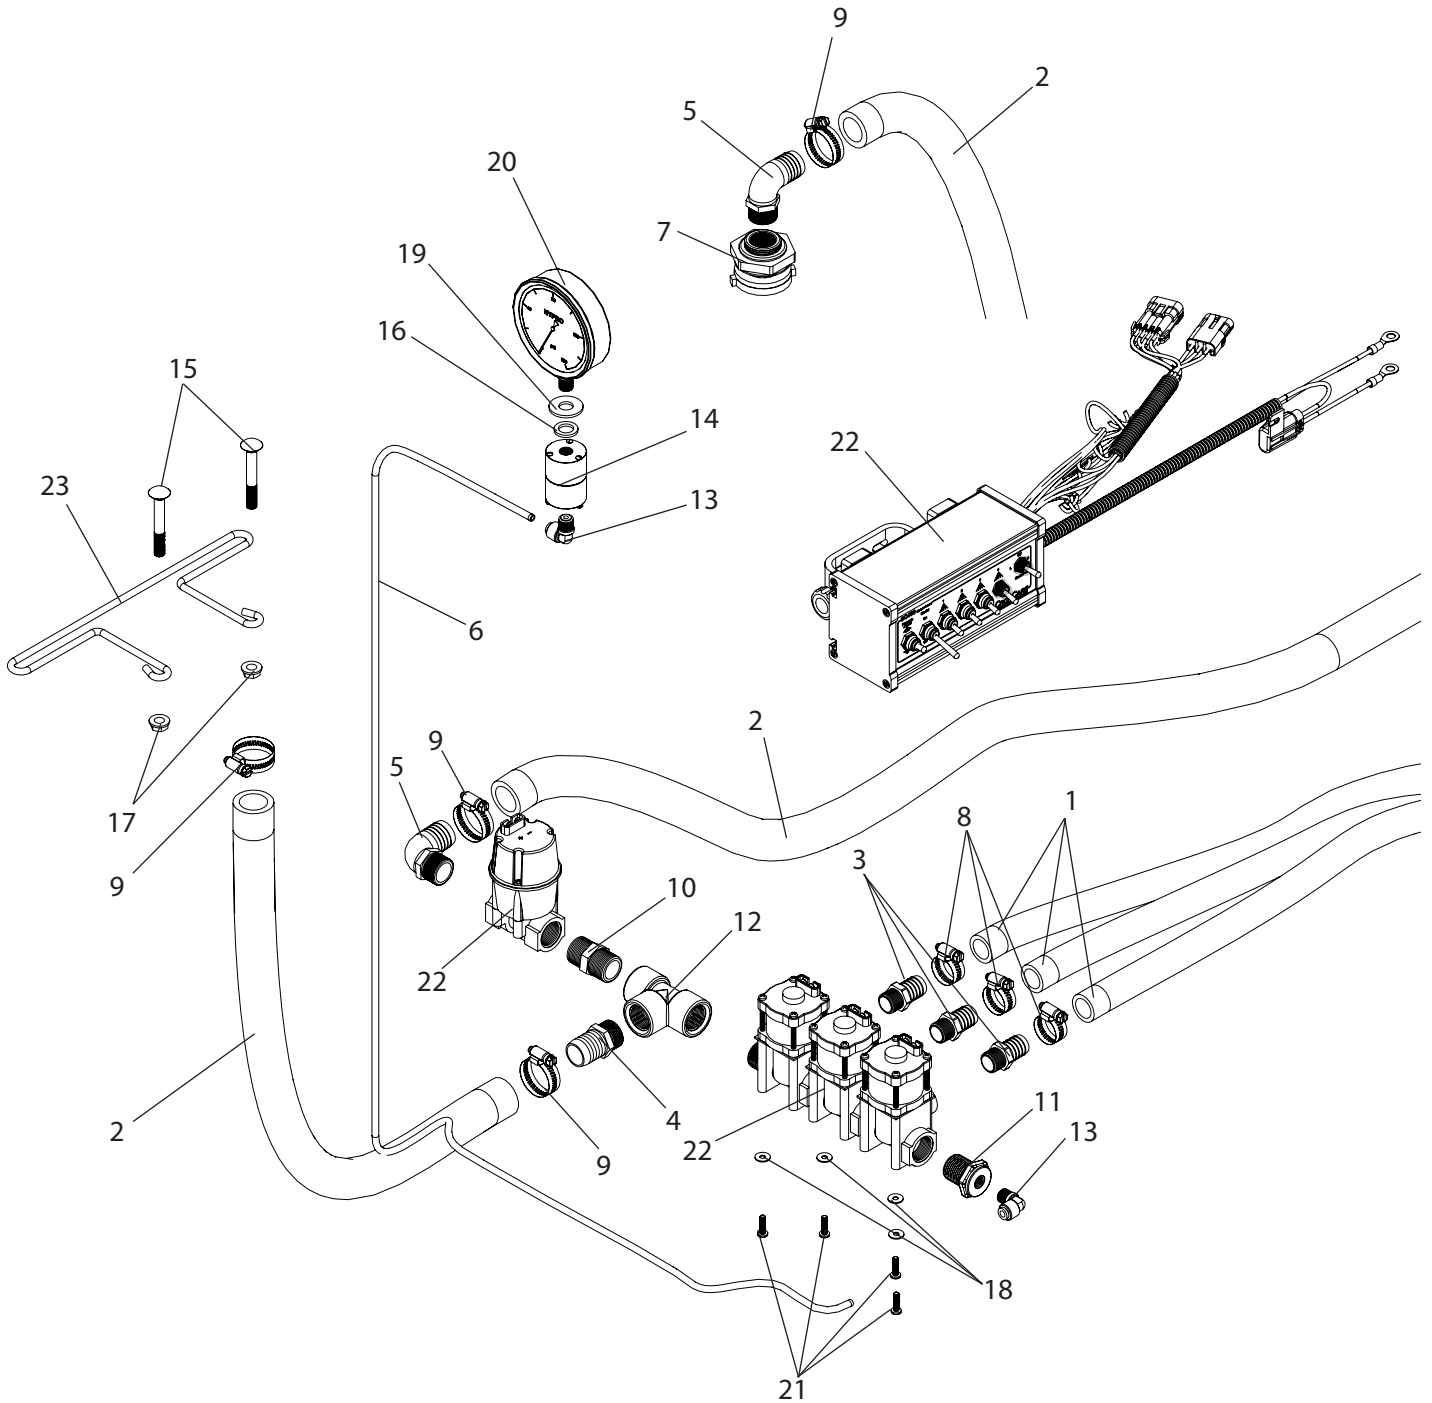

CTR3-SC400 Breakdown

SC400 electric controls, 2500 valves, for small trailer

CTR3-SC400 Breakdown

SC400 electric controls, 2500 valves, for small trailer

Ref#	Qty.	Part Number	Description
1	43	1012 *	Hose, EPDM Rubber 3/4" 300 PSI
2	13	1016	Hose, EPDM Rubber 1" 300 PSI
3	3	3A1234 **	Adapter, Hose 1/2" MPT x 3/4" HB
4	1	3A34100	Fitting, Hose 3/4" MPT x 1" HB
5	2	3EL34100	Adapter, Hose 90° 3/4" MPT x 1" HB
6	5.5	5156N	Tubing, Nylon 1/4" OD Black
7	1	62798	Fitting, Tank 3/4" FPT Dbl Tap (Requires 1-5/8" Hole)
8	6	6812052 ***	Hose Clamp, 11/16" - 1-1/4" SS
9	4	6816052	Hose Clamp, 13/16" - 1-1/2" SS
10	1	8M34	Nipple, 3/4" MPT x Close Sch 80 Poly
11	1	8RB3414	Bushing, Reducer 3/4" MPT x 1/4" FPT Sch 80 Poly
12	1	8TT34	Tee, Poly 3/4" FPT Sch 80
13	2	A4ME4	Adapter, TrueSeal Fitting 90° 1/4" Tube
14	1	BAAF	Isolator, Pressure Gauge 1/4" FPT
15	2	CB38*234G5	Bolt, Carriage 3/8-16 x 2-3/4" Gr 5
16	1	FBWXQ	Washer, Fiber 5/8" x 3/4" x 1/16"
17	2	FN38	Nut, Flange 3/8-16
18	4	FW10	Washer, Flat #10
19	1	FW12S	Washer, Flat, 1/2" SS
20	1	GG1604	Gauge, 4" Liquid Filled 160 PSI
21	4	MR1024*34	Screw, Machine 10-24 x 3/4" Combo Drive
22	1	SC400-2500	Sprayer control kit, 4 boom switch
23	1	T485	Mount, Wire Harness Small Trailer

* On a 30' boom of smaller, part # is 1008.

** On a 30' boom of smaller, part # is 3A1212.

*** On a 30' boom of smaller, part # is 6806052.