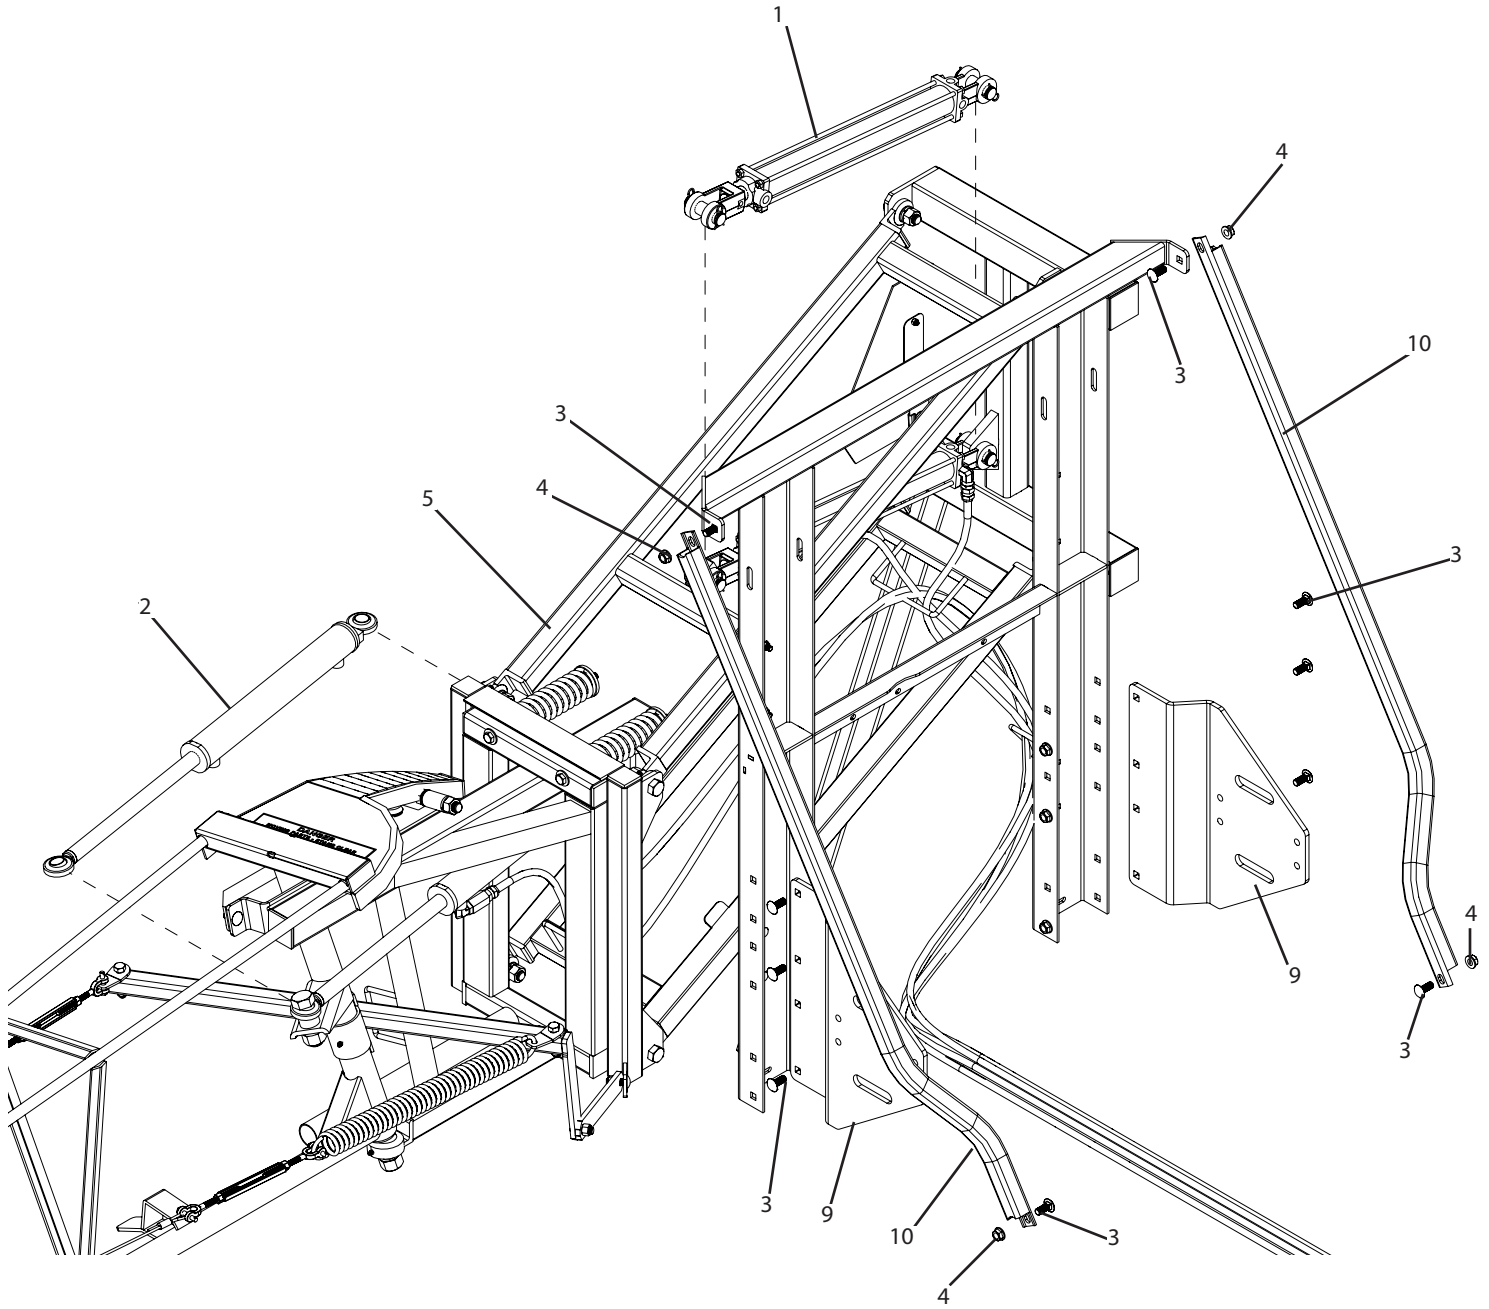

HF25-TR535 Breakdown

25ft single side boom, large trailer mounting

HF25-TR535 Breakdown

25ft single side boom, large trailer mounting

Ref#	Qty.	Part Number	Description
1	1	20TX18	Cylinder, Hyd Black 2" Bore x 18" Stroke
2	1	20WC14-112	Cylinder, Hyd Welded 2" Bore x14" Stroke 1" Ball Joint Ends
3	10	CB12*114G5	Bolt, Carriage 1/2-13 x 1-1/4" Gr 5
4	4	FN12	Nut, Flange 1/2-13
5	1	HF25 *	Boom, 25' Single Side Hydraulic Fold
6	1	HH1423-2	23' Hose OAL, 1/4" W/HY04-08MP & HY04-06MP Ends
7	1	HH1424-2	24' Hose OAL, 1/4" with HY04-08MP & HY04-06MP ends
8	2	HH1427-2	27' Hose OAL, 1/4" W/HY04-08MP & HY04-06MP Ends
9	2	T1221	500 Gallon Trailer, Boom Mount (Air Ride Boom)
10	2	T1240	500 Gallon Trailer, Single Sided Boom Brace

* See support page for component parts breakdowns.