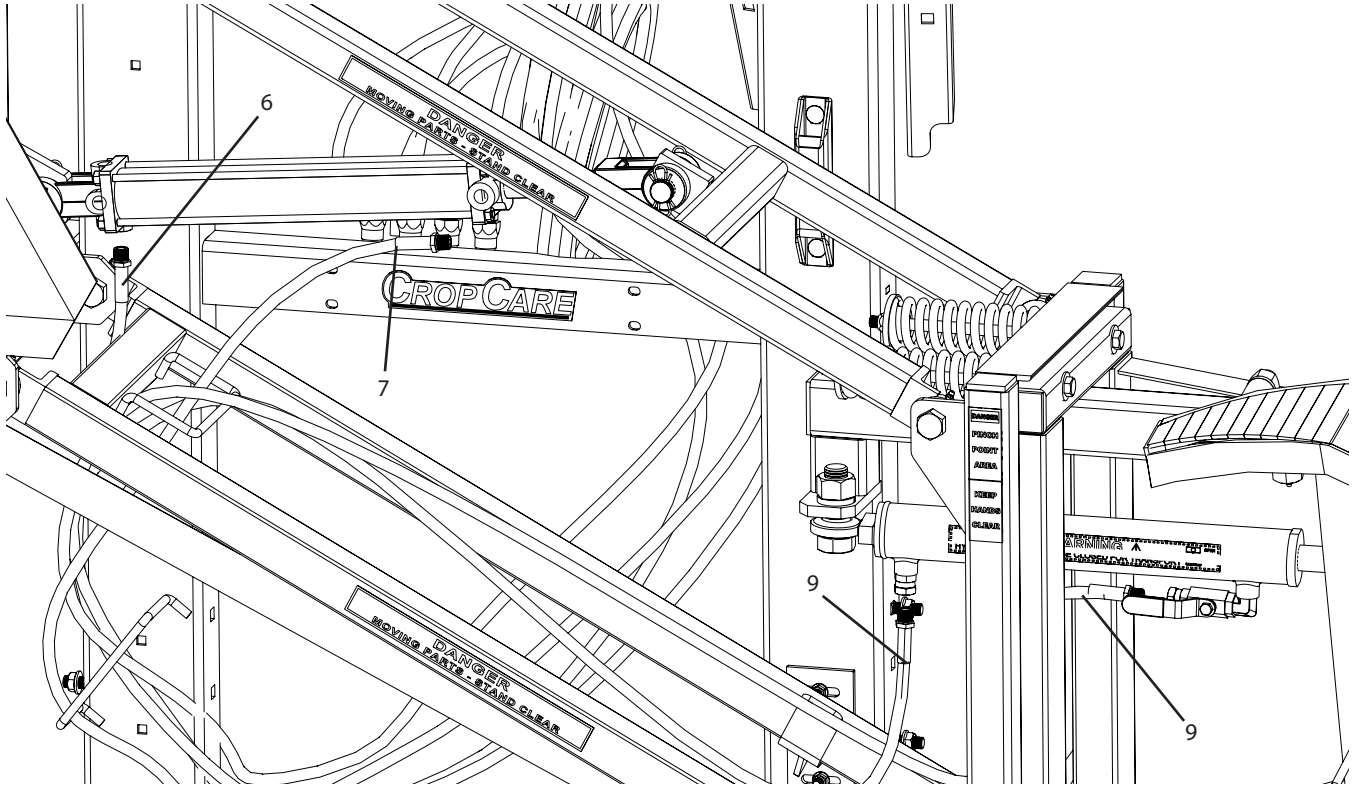

HF25-TR535 Breakdown

25ft single side boom, large trailer mounting

HF25-TR535 Breakdown

25ft single side boom, large trailer mounting

Ref#	Qty.	Part Number	Description
1	1	20TX18	Cylinder, Hyd Black 2" Bore x 18" Stroke
2	1	20WC14-112	Cylinder, Hyd Welded 2" Bore x14" Stroke 1" Ball Joint Ends
3	10	CB12*114G5	Bolt, Carriage 1/2-13 x 1-1/4" Gr 5
4	4	FN12	Nut, Flange 1/2-13
5	1	HF25 *	Boom, 25' Single Side Hydraulic Fold
6	1	HH1423-2	23' Hose OAL, 1/4" W/HY04-08MP & HY04-06MP Ends
7	1	HH1424-2	24' Hose OAL, 1/4" with HY04-08MP & HY04-06MP ends
8	2	HH1427-2	27' Hose OAL, 1/4" W/HY04-08MP & HY04-06MP Ends
9	2	T1221	500 Gallon Trailer, Boom Mount (Air Ride Boom)
10	2	T1240	500 Gallon Trailer, Single Sided Boom Brace

* See support page for component parts breakdowns.