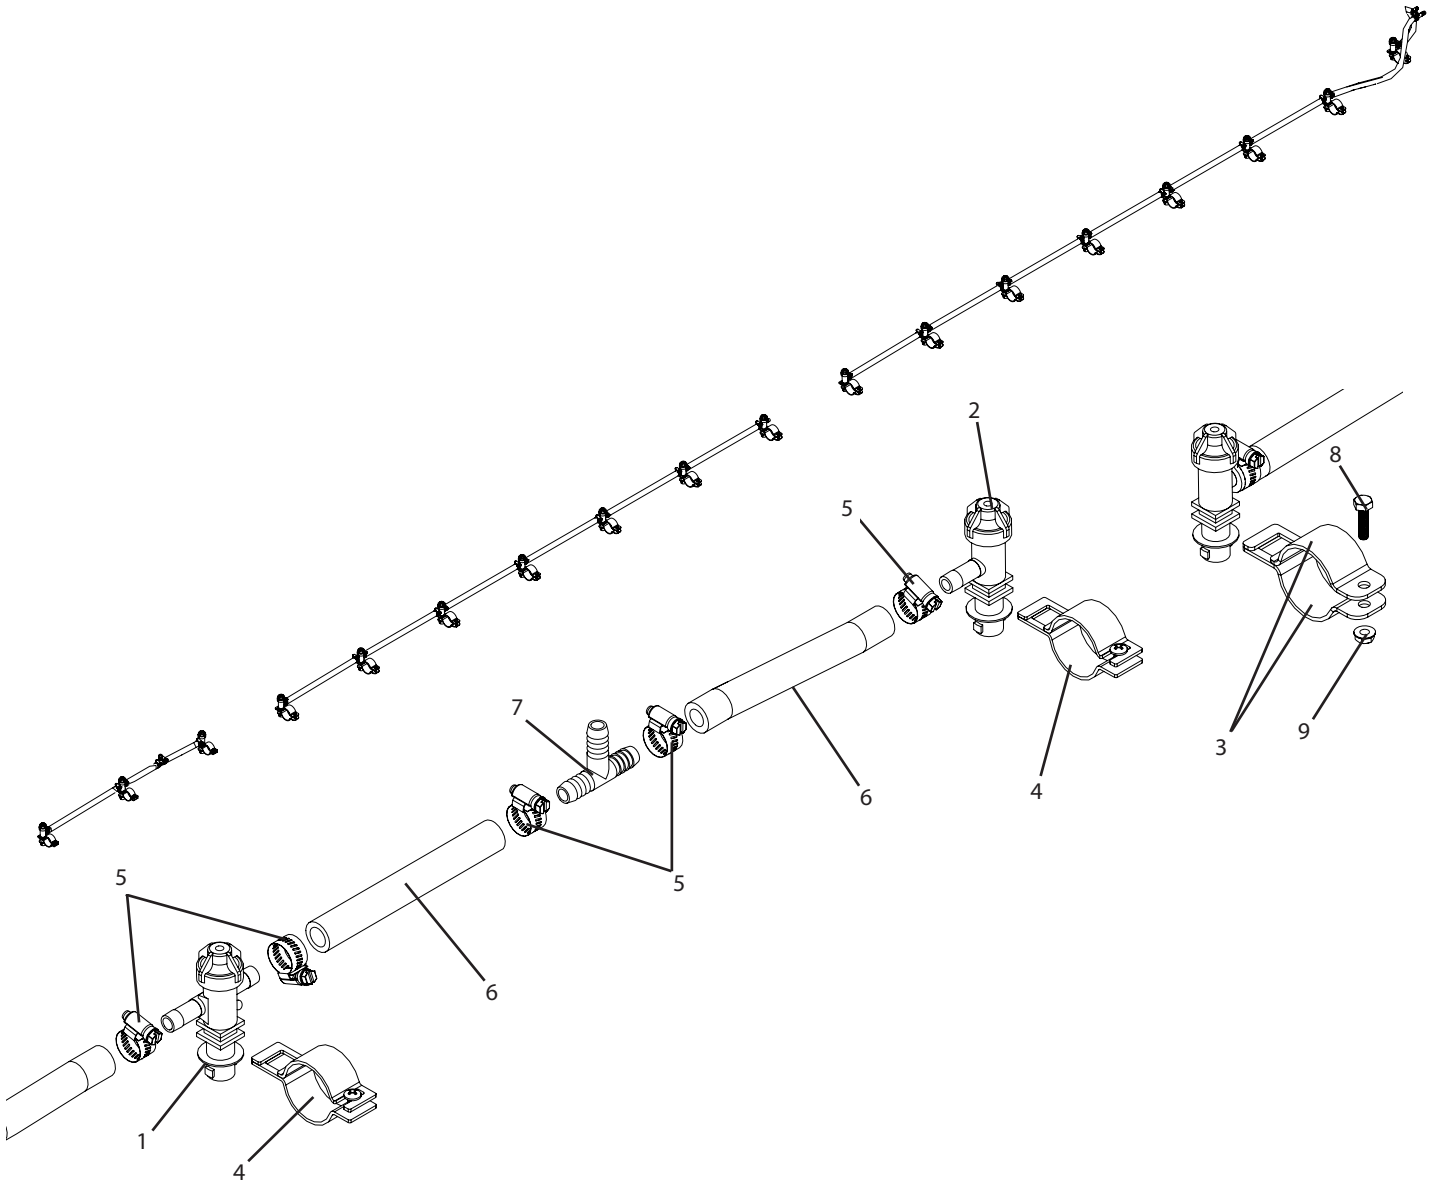

## HFP25-18 Breakdown

### Boom plumbing, QJ300 nozzle, 18" spacing

Ref#	Qty.	Part Number	Description
1	14	22252312500NYB	Body, Nozzle Tee 1/2" QJ300
2	7	22251311500NYB	Body, Nozzle Elbow 1/2" QJ300
3	30	QJNH112	Clamp, Half Only QJ Nozzle For 1-1/2" Pipe SS
4	3	QJ111114	Clamp, Nozzle Body 1-1/4" Pipe
5	37	6806052	Hose Clamp, 1/2" - 29/32" SS
6	30 FT	1008	Hose, EPDM Rubber 1/2" 300 PSI
7	2	T12	Tee, 1/2" Hose Barbs Nylon
8	15	H14*1S	Bolt, Hex 1/4-20 x 1" SS
9	15	FN14S	Nut, Flange 1/4-20 SS