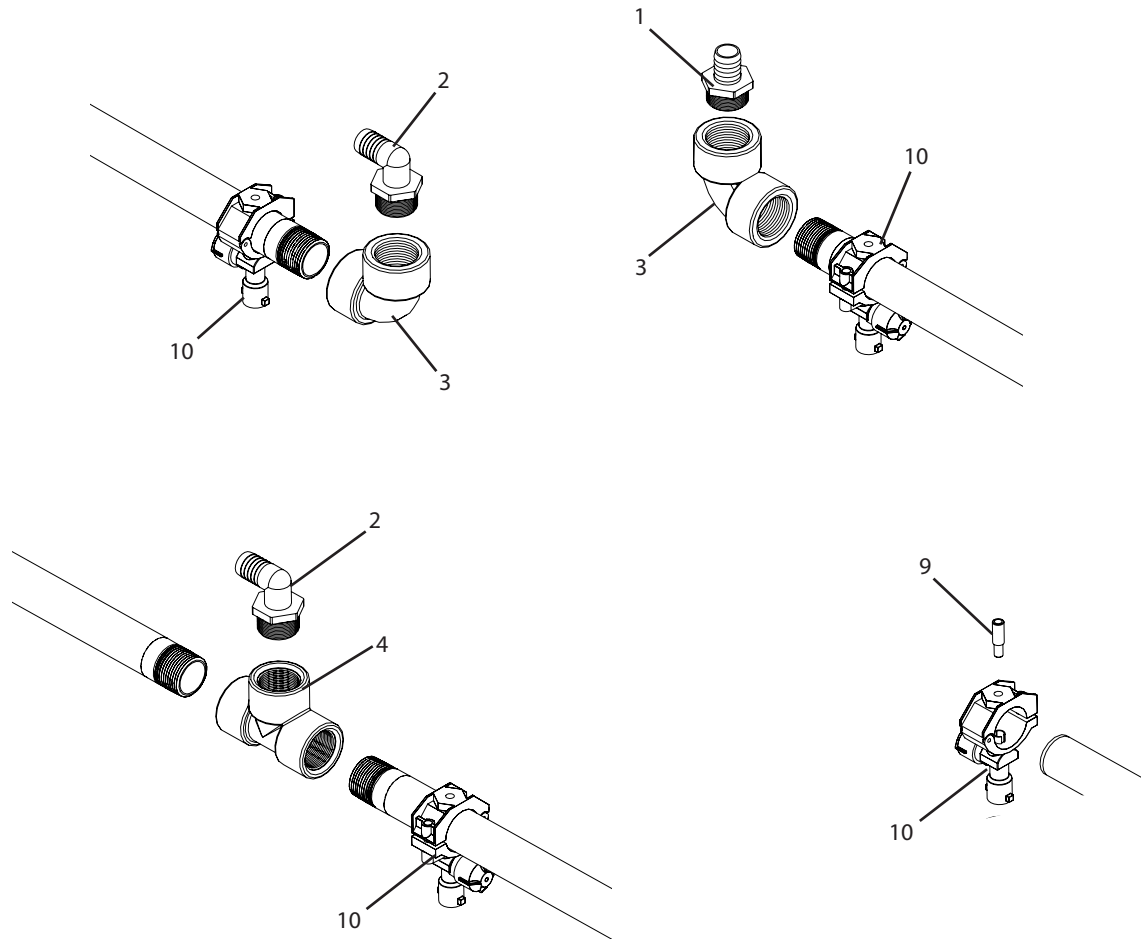

HFP45-15 Breakdown

Boom plumbing, (36) QJ175 nozzle, 15in spacing

HFP45-15 Breakdown

Boom plumbing, (36) QJ175 nozzle, 15in spacing

Ref#	Qty.	Part Number	Description
1	2	3A10034	Fitting, Hose 1" MPT x 3/4" HB
2	3	3EL10034	Adapter, Hose Ell 1" MPT x 3/4" HB
3	3	8LL100	Elbow, Pipe 90° 1" FPT Sch 80 Poly
4	2	8TT100	Tee, 1" FPT Sch 80 Poly
5	1	BP108	Wet line, 45' center section, 15in spacing
6	2	BP122	Wet line, 45' inner wing section, 15in spacing
7	2	BP123	Wet line, 45' outer section, 15in spacing
8	2	BP124	Wet line, 45' outer section, 15in spacing
9	10	CP98583-1-1-SS	Adapter, Rapid Stop (1" Pipe QJ360C QJ380 QJ380F QJS)
10	36	QJ17560A1NYB	Body, Nozzle Single 1" Wet Line