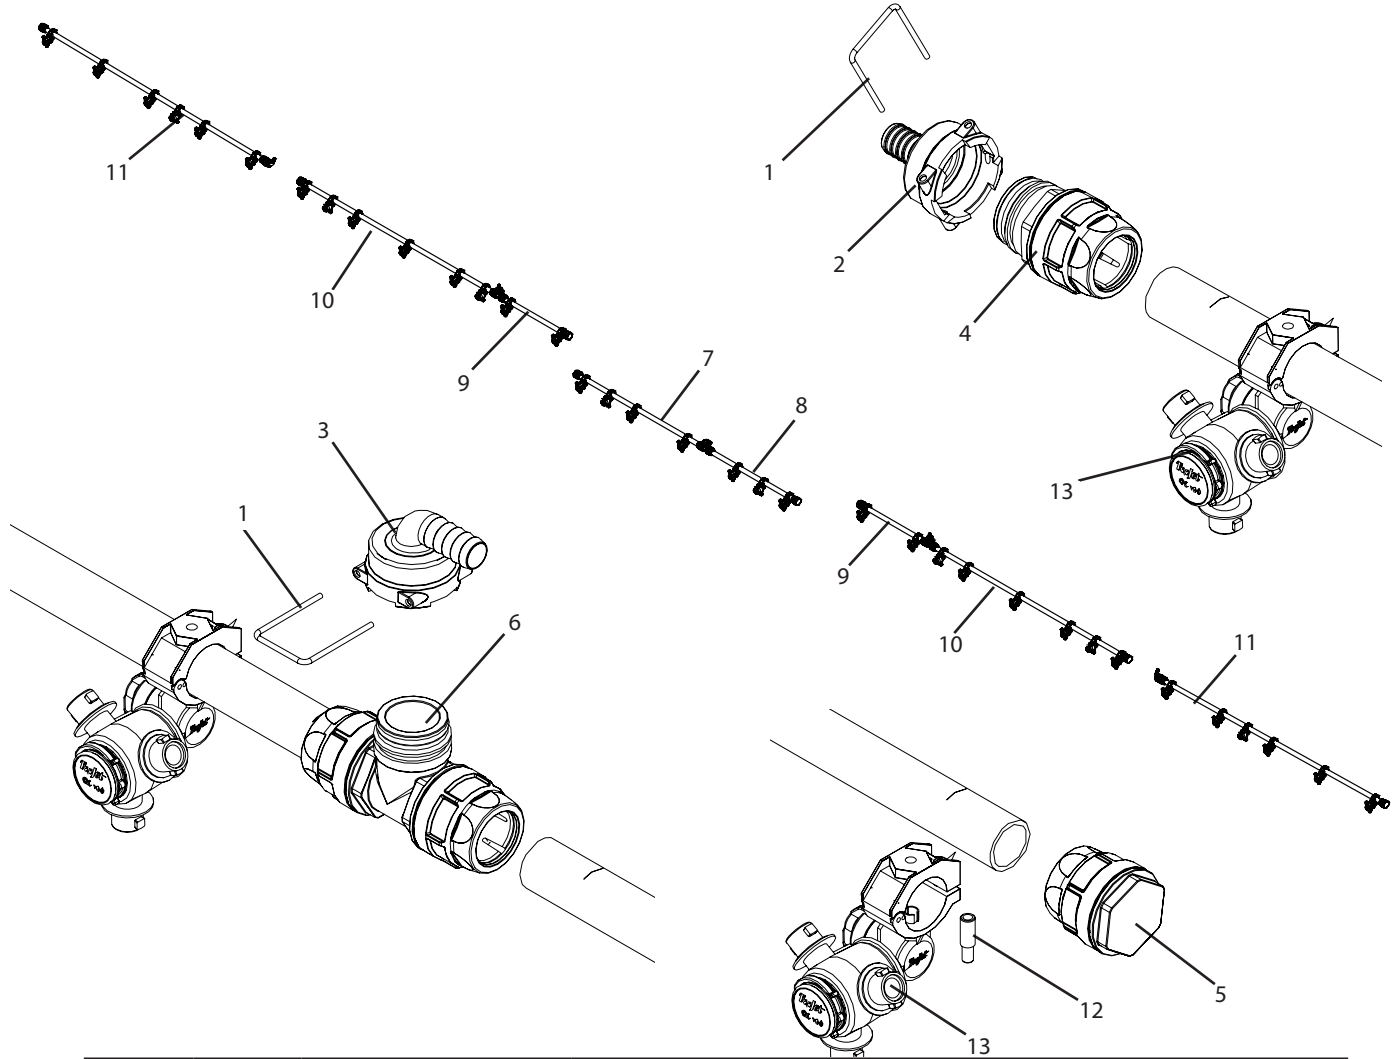

## HFP45-2030-3 Breakdown

### Boom plumbing, (35) QJ300 nozzle, 20/30in spacing

Ref#	Qty.	Part Number	Description
1	5	010005	Connector, Fork T5 QC
2	2	1090520	Adapter, Hose 3/4" HB to T5 Female QC
3	3	1190520	Elbow, 90° T5 x 3/4" (20mm) HB
4	2	190415 *	Fitting, End 1" Wet Line, with T5 male QC
5	10	190450 *	Cap, End 1" Wet Line
6	4	193415 *	Fitting, Tee 1" Wet Line
7	1	BP112	Center Wet Line, 45' Boom, 20/30 Spacing
8	1	BP113	Center Wet Line, 45' Boom, 20/30 Spacing
9	2	BP114	Inner wing Wet Line, 45' Boom, 20/30 Spacing
10	2	BP115	Inner wing Wet Line, 45' Boom, 20/30 Spacing
11	2	BP116	Outer wing Wet Line, 45' Boom, 20/30 Spacing
12	10	CP98583-1-1-SS	Adapter, Rapid Stop (1" Pipe QJ360C QJ380 QJ380F QJS)
13	37	QJ3631NYB	Body, Nozzle QJ Triple Tee to 1" OD Pipe

\* Component parts breakdowns are available.