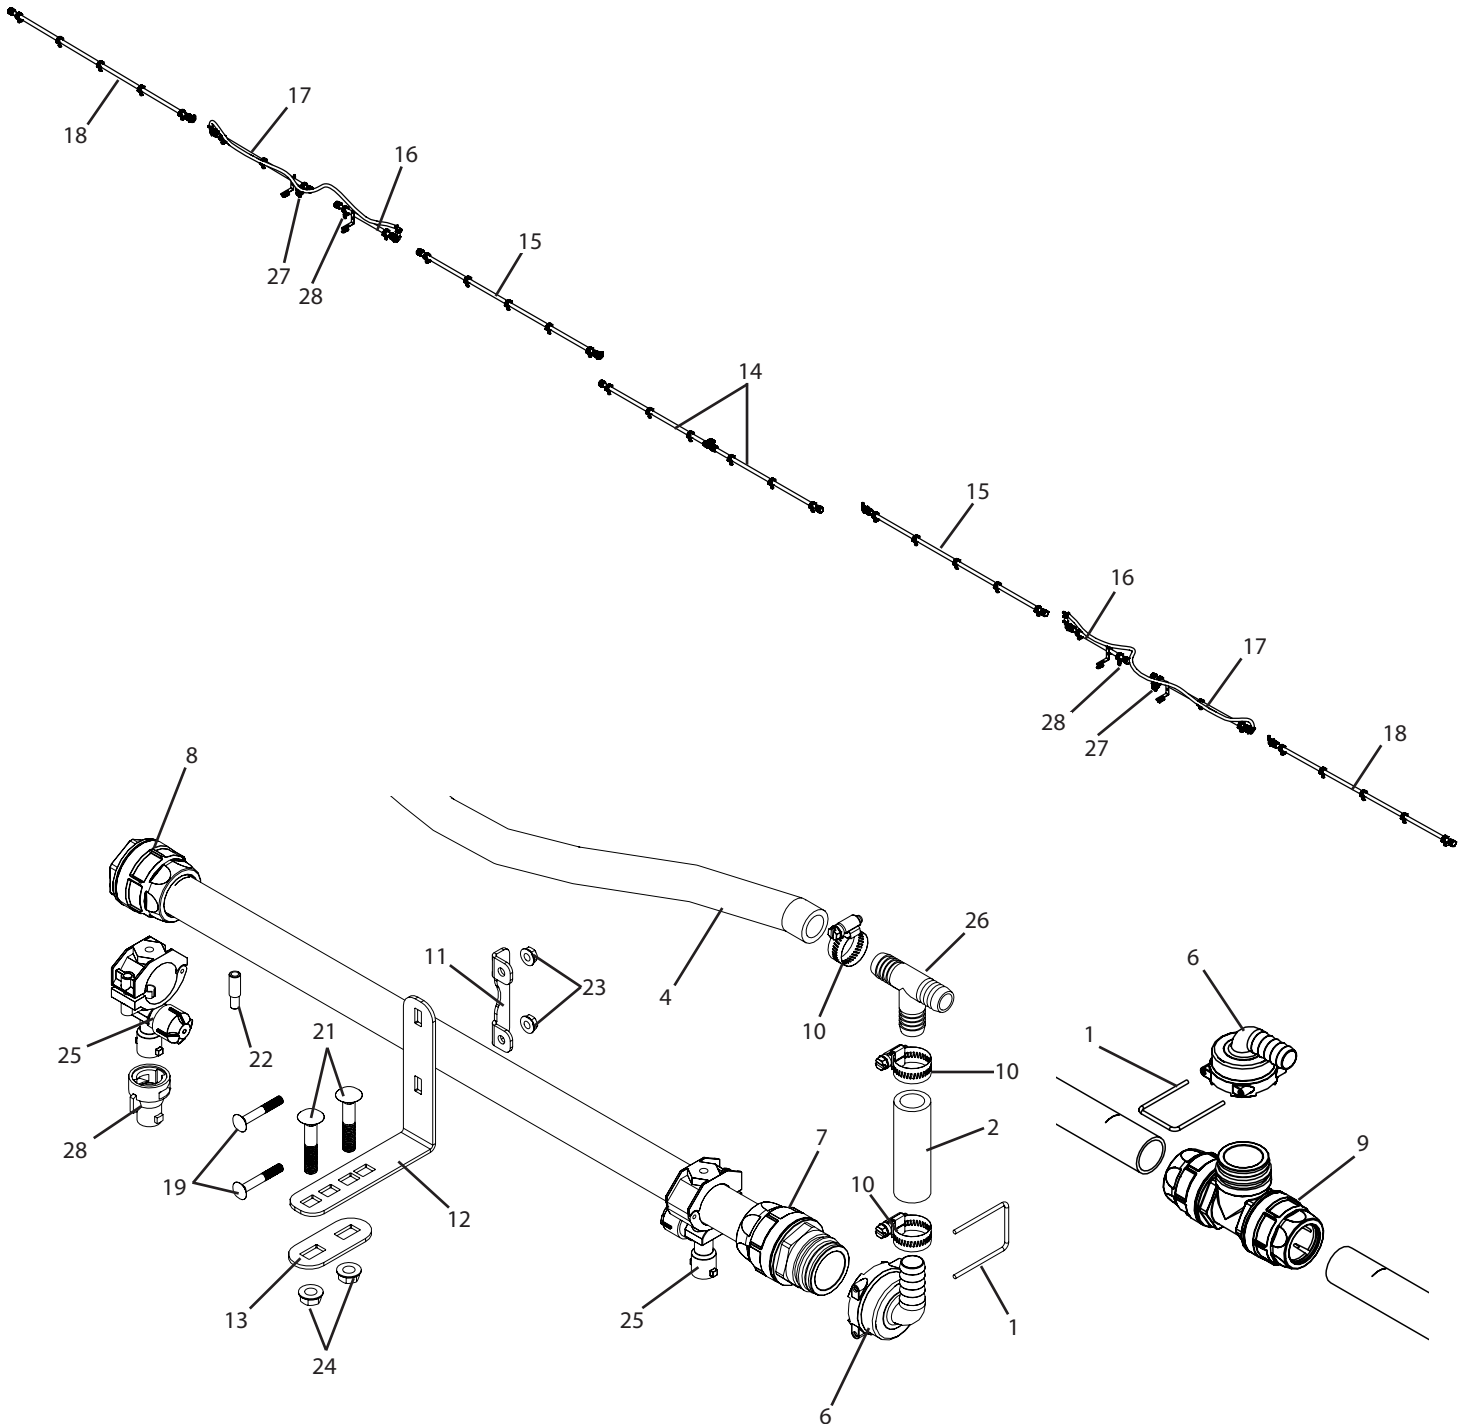

HFP60-20 Breakdown

Boom plumbing, (36) QJ175 nozzle, 20in spacing

For 7 sections (5,5,5,6,5,5,5)

HFP60-20 Breakdown

Boom plumbing, (36) QJ175 nozzle, 20in spacing

For 7 sections (5,5,5,6,5,5,5)

Ref#	Qty.	Part Number	Description
1	9	010005	Fork connector, T5 QC
2	.5 FT	1012	Hose, EPDM Rubber 3/4" 300 PSI
3	.5 FT	1012	Hose, EPDM Rubber 3/4" 300 PSI
4	8.5 FT	1012	Hose, EPDM Rubber 3/4" 300 PSI
5	8.5 FT	1012	Hose, EPDM Rubber 3/4" 300 PSI
6	9	1190520	1" barb to T5 connector, elbow
7	8	190415	Fitting, End 1" Wet Line, with T5 male QC
8	10	190450	Cap, End 1" Wet Line
9	1	193415	Fitting, Tee 1" Wet Line
10	8	6812052	Stainless hose clamp, 1/2" - 1 1/4"
11	4	BF45E19	Pipe clamp, outer wing
12	4	BF60E07	Wet line support
13	4	BF60E09	Clamp plate
14	2	BP103	Center frame wet line, 60' boom, 20" spacing
15	2	BP138	Inner Wing Wet Line, 60' Boom, 20in Spacing, 7 sections
16	2	BP139	Inner Wing Wet Line, 60' Boom, 20in Spacing, 7 sections
17	2	BP140	Outer wing wet line, 60' boom, 20in spacing, 7 sections
18	2	BP141	Outer wing wet line, 60' boom, 20in spacing, 7 sections
19	8	CB14*134G5	Carriage bolt, 1/4-20 x 1 3/4", grade 5
20	4	CB38*134G5 *	Carriage bolt, 3/8-16 x 1 3/4" grade 5
21	4	CB38*2G5 *	Carriage bolt, 3/8-16 x 2" grade 5
22	18	CP98583-1-1-SS	Adapter, Rapid Stop Nozzle Body 1" Pipe QJ360C QJ380 QJ380F QJS
23	8	FN14	Flange nut, 1/4-20
24	8	FN38	Flange nut, 3/8-16
25	34	QJ17560A1NYB	Body, Nozzle Single 1" Wet Line
26	2	T34	Poly hose barb tee, 3/4"
27	2	QJ3631NYB	Wet line nozzle body, triple body
28	2	50854-NYB	Nozzle body extension, 1"

* CB38*2G5 is used on the inner wing of the sprayer boom, and CB38*134G5 is used on the outer wing of the sprayer boom.