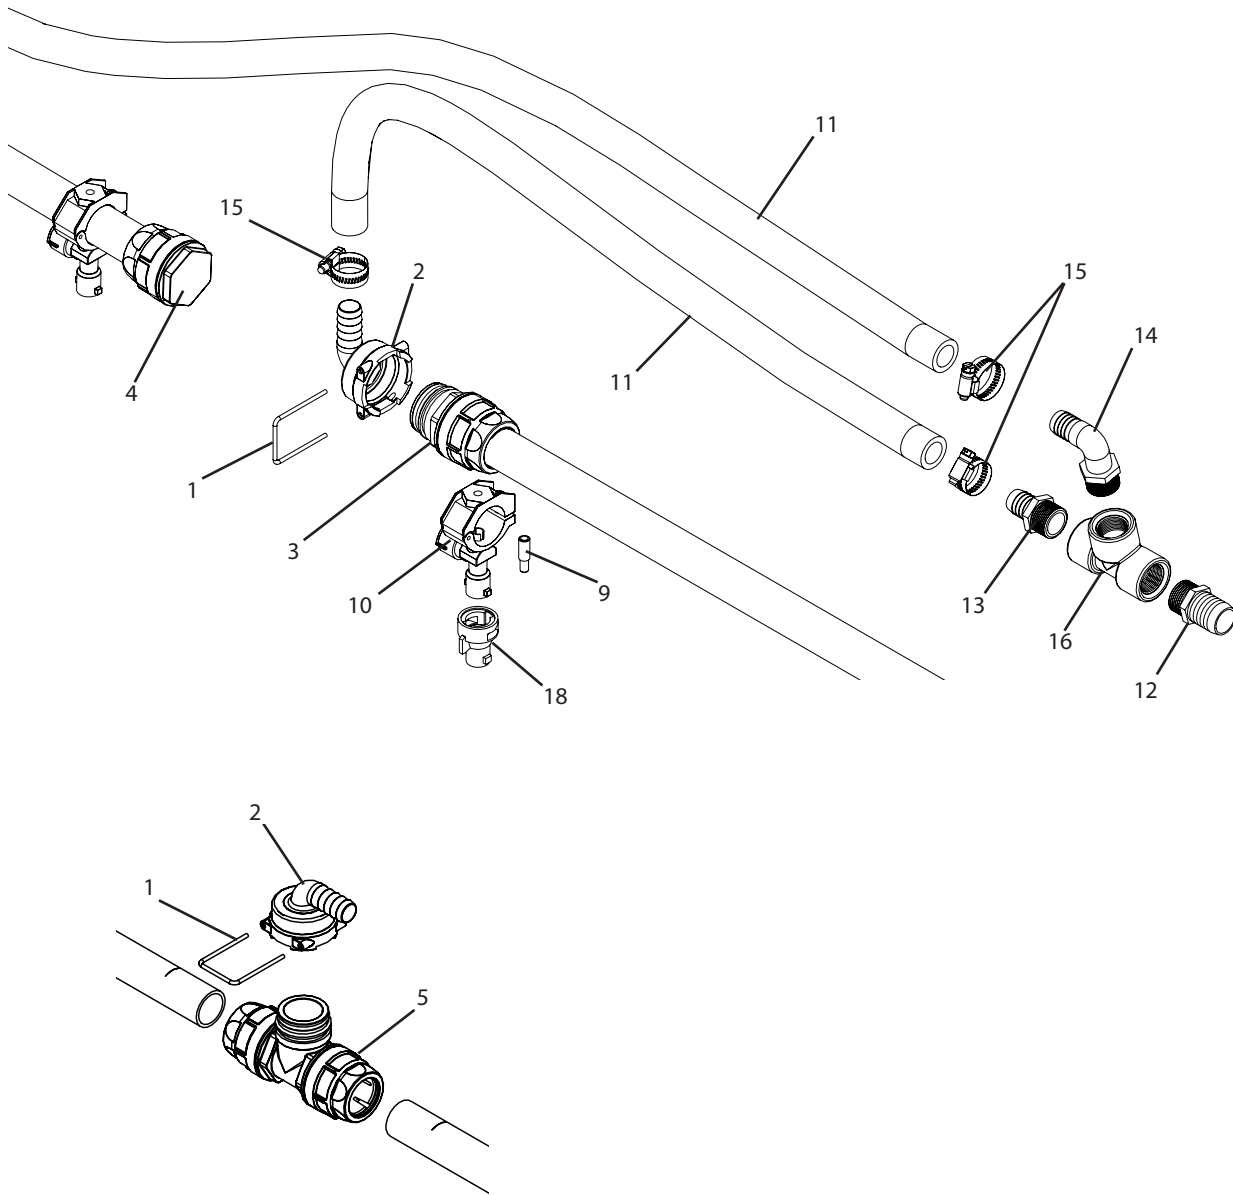

HFP60-20 Breakdown

Boom plumbing, (36) QJ175 nozzle, 20in spacing

HFP60-20 Breakdown

Boom plumbing, (36) QJ175 nozzle, 20in spacing

For 3 and 5 sections

Ref#	Qty.	Part Number	Description
1	5	010005	Connector, Fork T5 QC
2	5	1190520	Elbow, 90° T5 x 3/4" (20mm) HB
3	3	190415	Fitting, End 1" Wet Line, with T5 male QC
4	10	190450	Cap, End 1" Wet Line
5	3	193415	Fitting, Tee 1" Wet Line
6	2	BP101	Inner wing wet line, 60' boom, 20" spacing
7	4	BP102	Outer wing wet line, 60' boom, 20" spacing
8	2	BP103	Center frame wet line, 60' boom, 20" spacing
9	10	CP98583-1-1-SS	Adapter, Rapid Stop (1" Pipe QJ360C QJ380 QJ380F QJS)
10	36	QJ17560A1NYB	Body, Nozzle Single 1" Wet Line
11	20 FT	1012 *	Hose, EPDM Rubber 3/4" 300 PSI
12	2	3A34100 *	Fitting, Hose 3/4" MPT x 1" HB
13	2	3A3434 *	Fitting, Hose 3/4" MPT x 3/4" HB
14	2	3EL3434 *	Adapter, Hose 90° 3/4" MPT x 3/4" HB
15	8	6812052 *	Hose Clamp, 1/2" - 1-1/4" SS
16	2	8TT34 *	Tee, Poly 3/4" FPT Sch 80
17	2	QJ3631NYB	Body, Nozzle QJ Triple Tee to 1" OD Pipe
18	2	50854-NYB	Adapter, Nozzle Quick Snap 1" Spacer

* Used with 3 section controls.