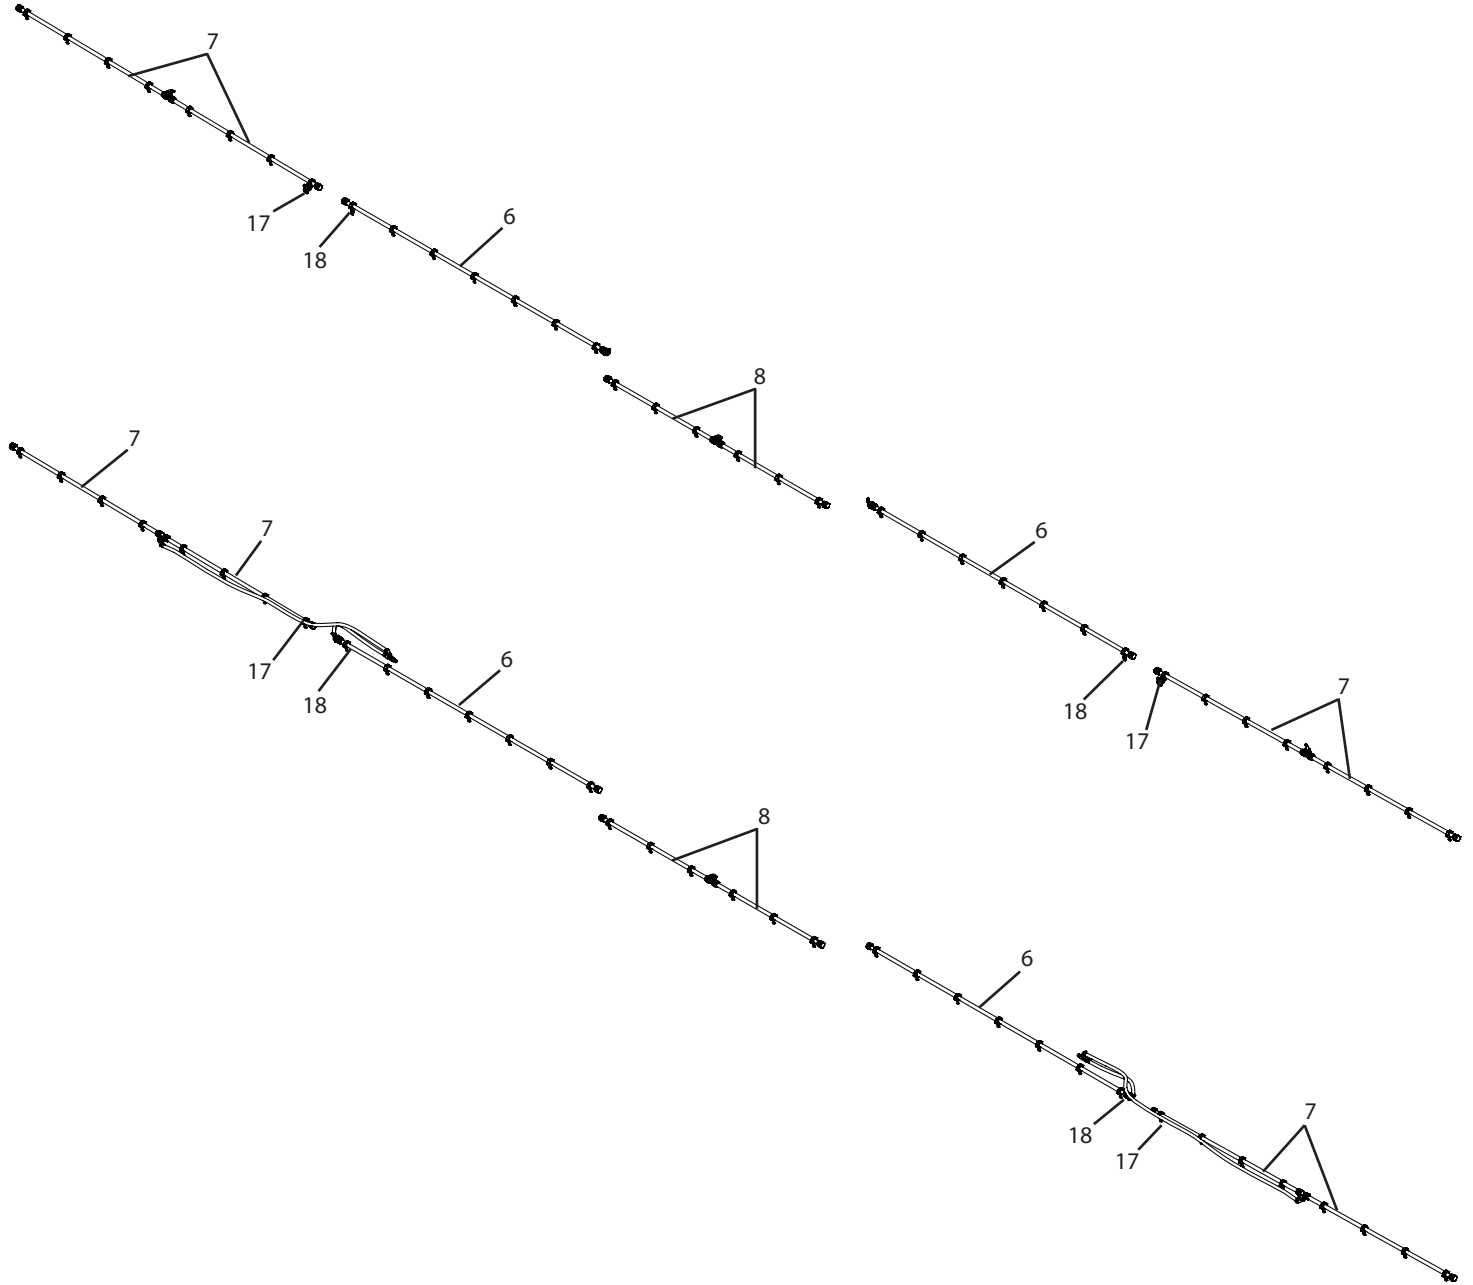

HFP60-20 Breakdown

Boom plumbing, (36) QJ175 nozzle, 20in spacing

For 3 and 5 sections

HFP60-20 Breakdown

Boom plumbing, (36) QJ175 nozzle, 20in spacing

HFP60-20 Breakdown

Boom plumbing, (36) QJ175 nozzle, 20in spacing

For 3 and 5 sections

Ref#	Qty.	Part Number	Description
1	5	010005	Connector, Fork T5 QC
2	5	1190520	Elbow, 90° T5 x 3/4" (20mm) HB
3	3	190415	Fitting, End 1" Wet Line, with T5 male QC
4	10	190450	Cap, End 1" Wet Line
5	3	193415	Fitting, Tee 1" Wet Line
6	2	BP101	Inner wing wet line, 60' boom, 20" spacing
7	4	BP102	Outer wing wet line, 60' boom, 20" spacing
8	2	BP103	Center frame wet line, 60' boom, 20" spacing
9	10	CP98583-1-1-SS	Adapter, Rapid Stop (1" Pipe QJ360C QJ380 QJ380F QJS)
10	36	QJ17560A1NYB	Body, Nozzle Single 1" Wet Line
11	20 FT	1012 *	Hose, EPDM Rubber 3/4" 300 PSI
12	2	3A34100 *	Fitting, Hose 3/4" MPT x 1" HB
13	2	3A3434 *	Fitting, Hose 3/4" MPT x 3/4" HB
14	2	3EL3434 *	Adapter, Hose 90° 3/4" MPT x 3/4" HB
15	8	6812052 *	Hose Clamp, 1/2" - 1-1/4" SS
16	2	8TT34 *	Tee, Poly 3/4" FPT Sch 80
17	2	QJ3631NYB	Body, Nozzle QJ Triple Tee to 1" OD Pipe
18	2	50854-NYB	Adapter, Nozzle Quick Snap 1" Spacer