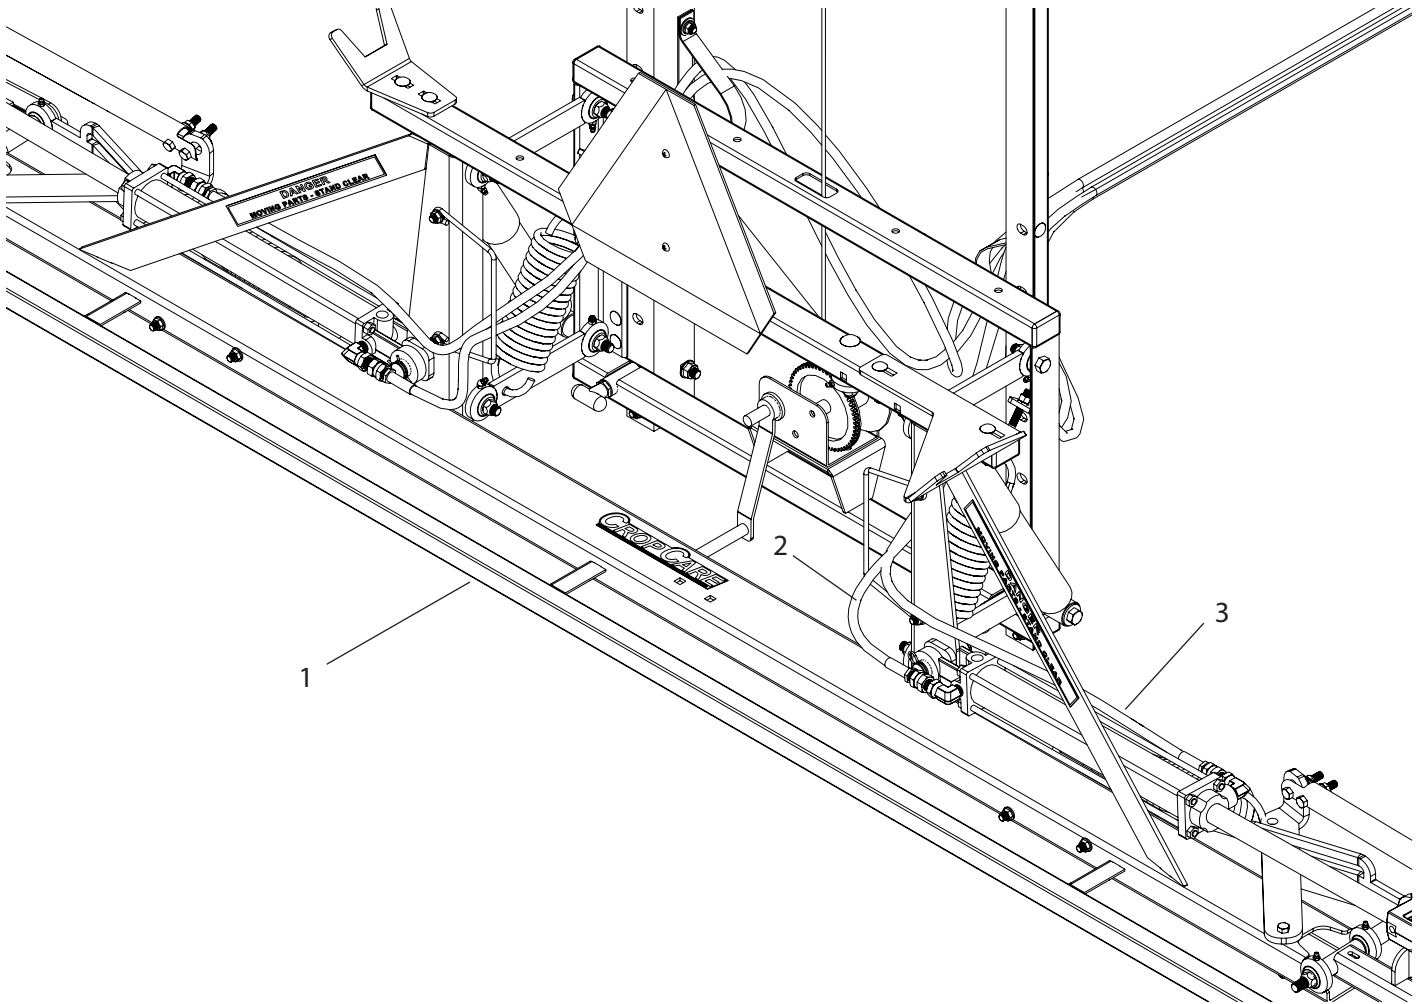

HX30A Breakdown

HX30A Breakdown

Ref #	Qty.	Part Number	Description
1	1	HX30	30ft X-fold hydraulic boom
2	2	**HH1414-2	14' Hose OAL, 1/4" W/HY04-08MP & HY04-06MP Ends
	2	*HH1419.5-2	19.5' Hose OAL, 1/4" W/HY04-08MP & HY04-06MP Ends
3	2	**HH1415-2	15' Hose OAL, 1/4" w/ HY04-08MP & HY04-06MP ends
	2	*HH1421-2	21' Hose OAL, 1/4" w/ HY04-08MP & HY04-06MP ends

*For TR400, TR400H, TR305, TR305H, TR200, TR200H

**For 3PT200, 3PT300