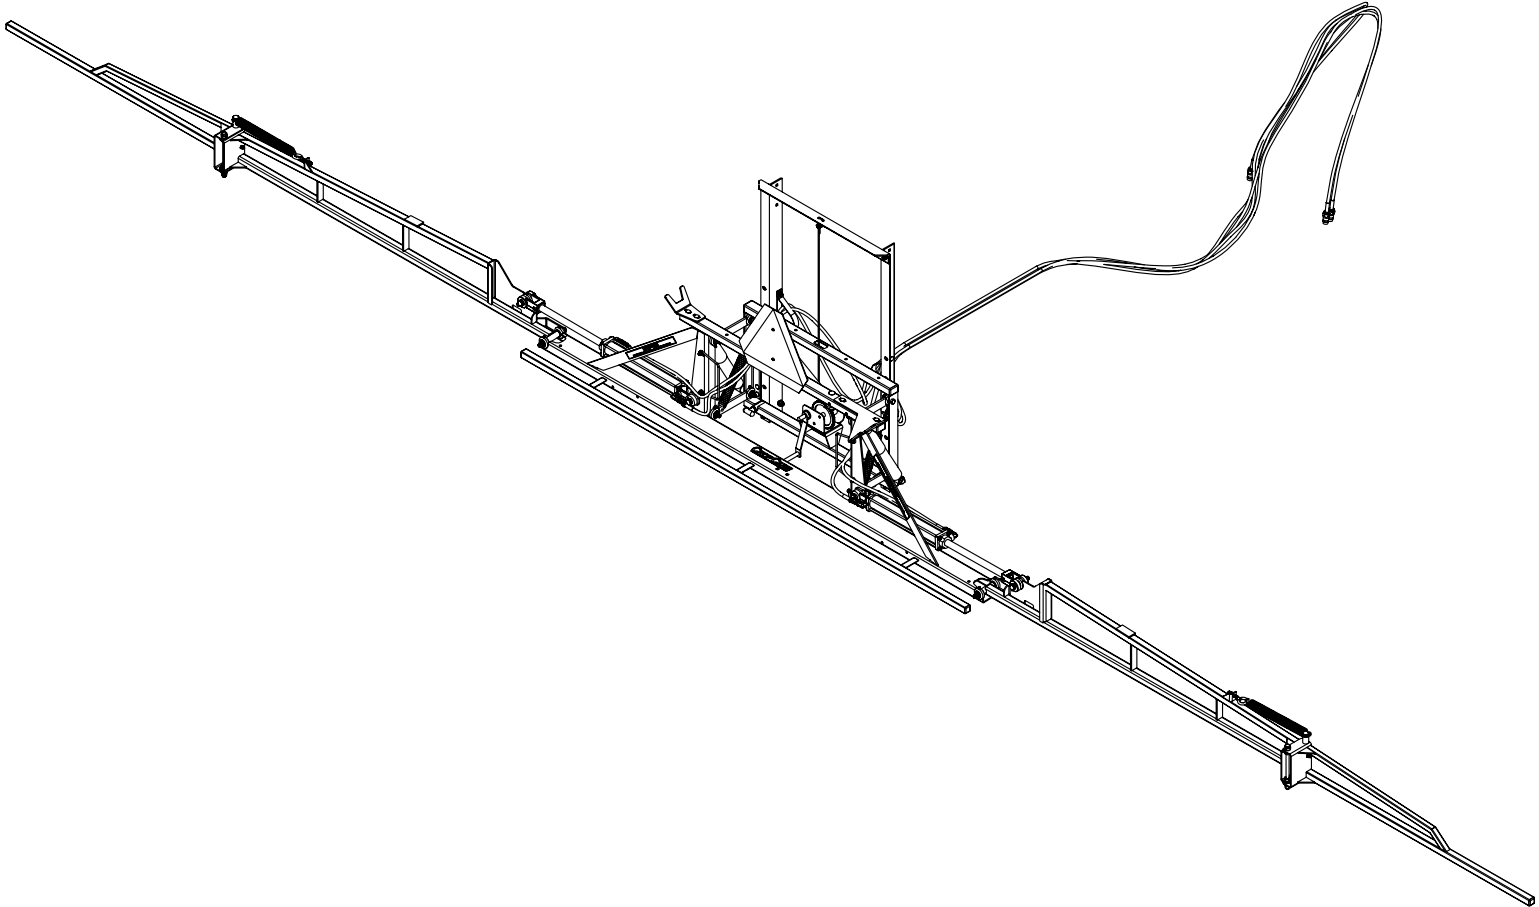

HX30A Breakdown

HX30A Breakdown

Ref #	Qty.	Part Number	Description
1	1	HX30	30ft X-fold hydraulic boom
2	2	**HH1414-2	14' Hose OAL, 1/4" W/HY04-08MP & HY04-06MP Ends
	2	*HH1419.5-2	19.5' Hose OAL, 1/4" W/HY04-08MP & HY04-06MP Ends
3	2	**HH1415-2	15' Hose OAL, 1/4" w/ HY04-08MP & HY04-06MP ends
	2	*HH1421-2	21' Hose OAL, 1/4" w/ HY04-08MP & HY04-06MP ends

*For TR400, TR400H, TR305, TR305H, TR200, TR200H

**For 3PT200, 3PT300